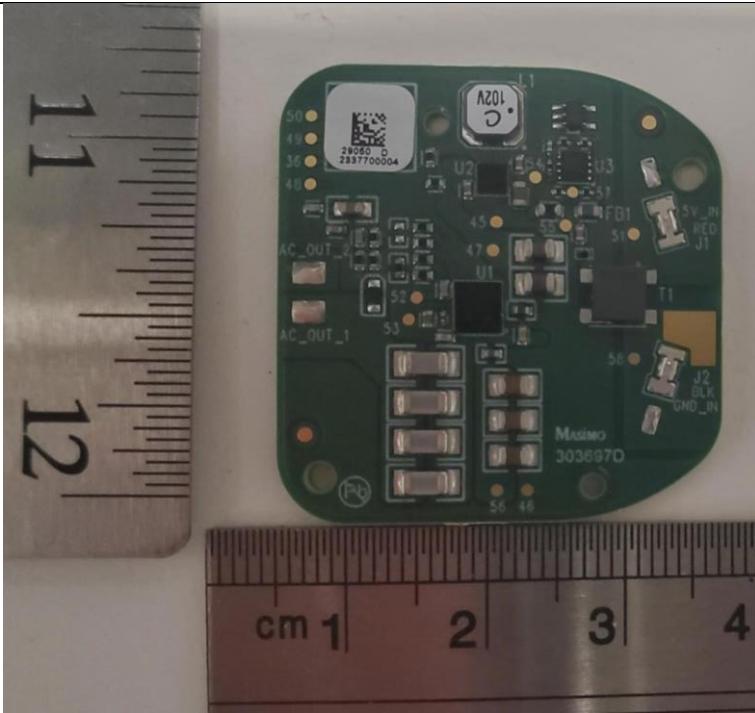

Internal view of Masimo Wireless Charger with the cover open

Closer view of Internal view of Masimo Wireless Charger with the cover open

Front view of STK wireless charger V1.5 Circuit Board

Rear view of STK wireless charger V1.5 Circuit Board