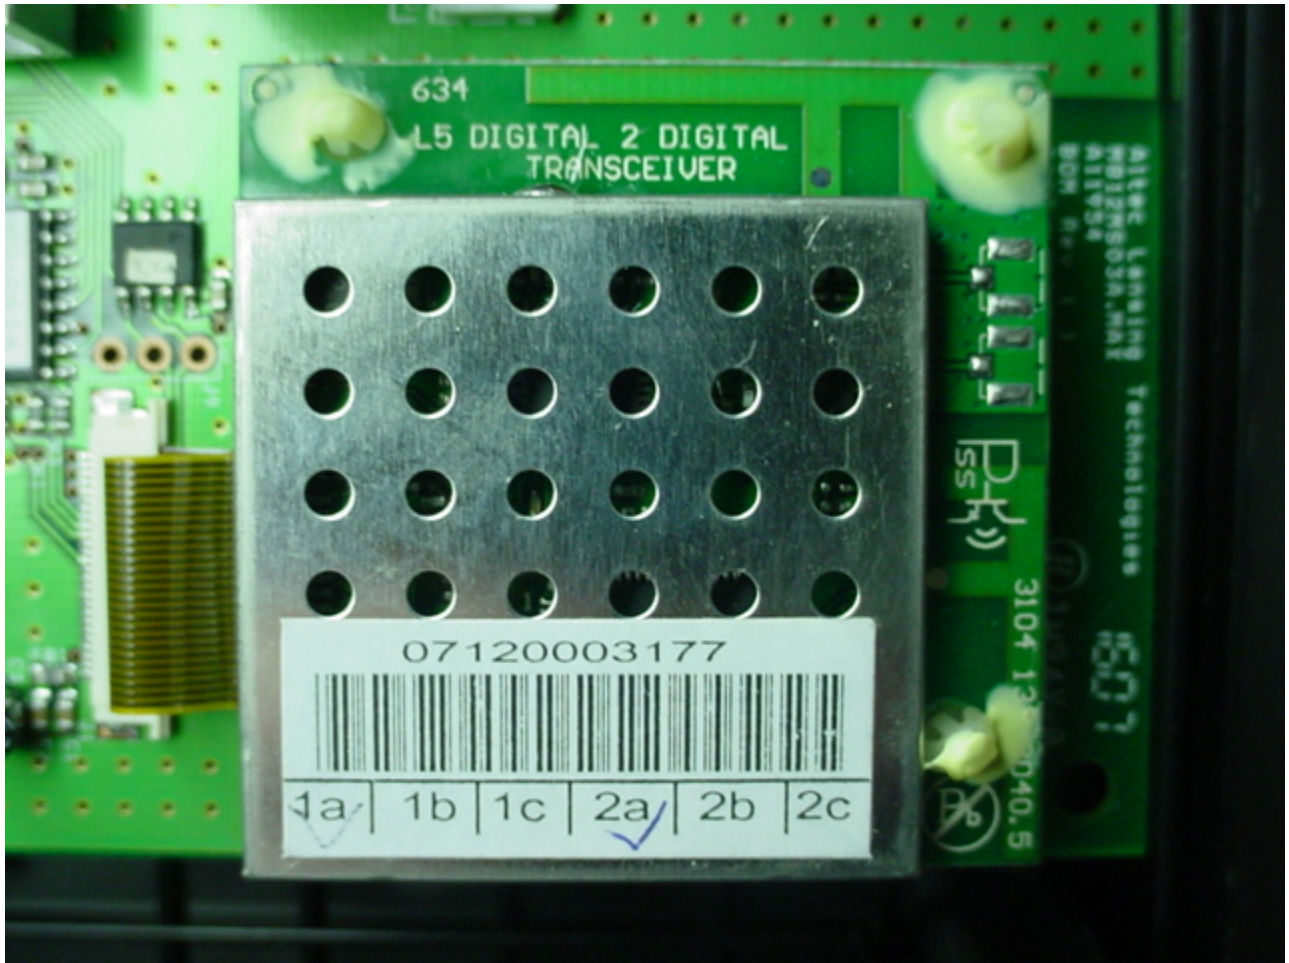

J1
Altec Lansing Technologies
M812IPOD02.MAX
A11857
BOM Rev: ()
01/22/07
By: Kris Panaro

J1

634

L5 DIGITAL 2 DIGITAL
TRANSCEIVER

Altec Lansing Technologies
#07120003177
#11234
#008

PSK

3104 13 0040.5

ES07

07120003177
[Barcode]
1a | 1b | 1c | 2a | 2b | 2c

Altec Lansing Technologies
MB12MS03A.MAX
A11954
BOM Rev ()
2007-04-16
By: Kris Panaro

(H) 1M9

3104