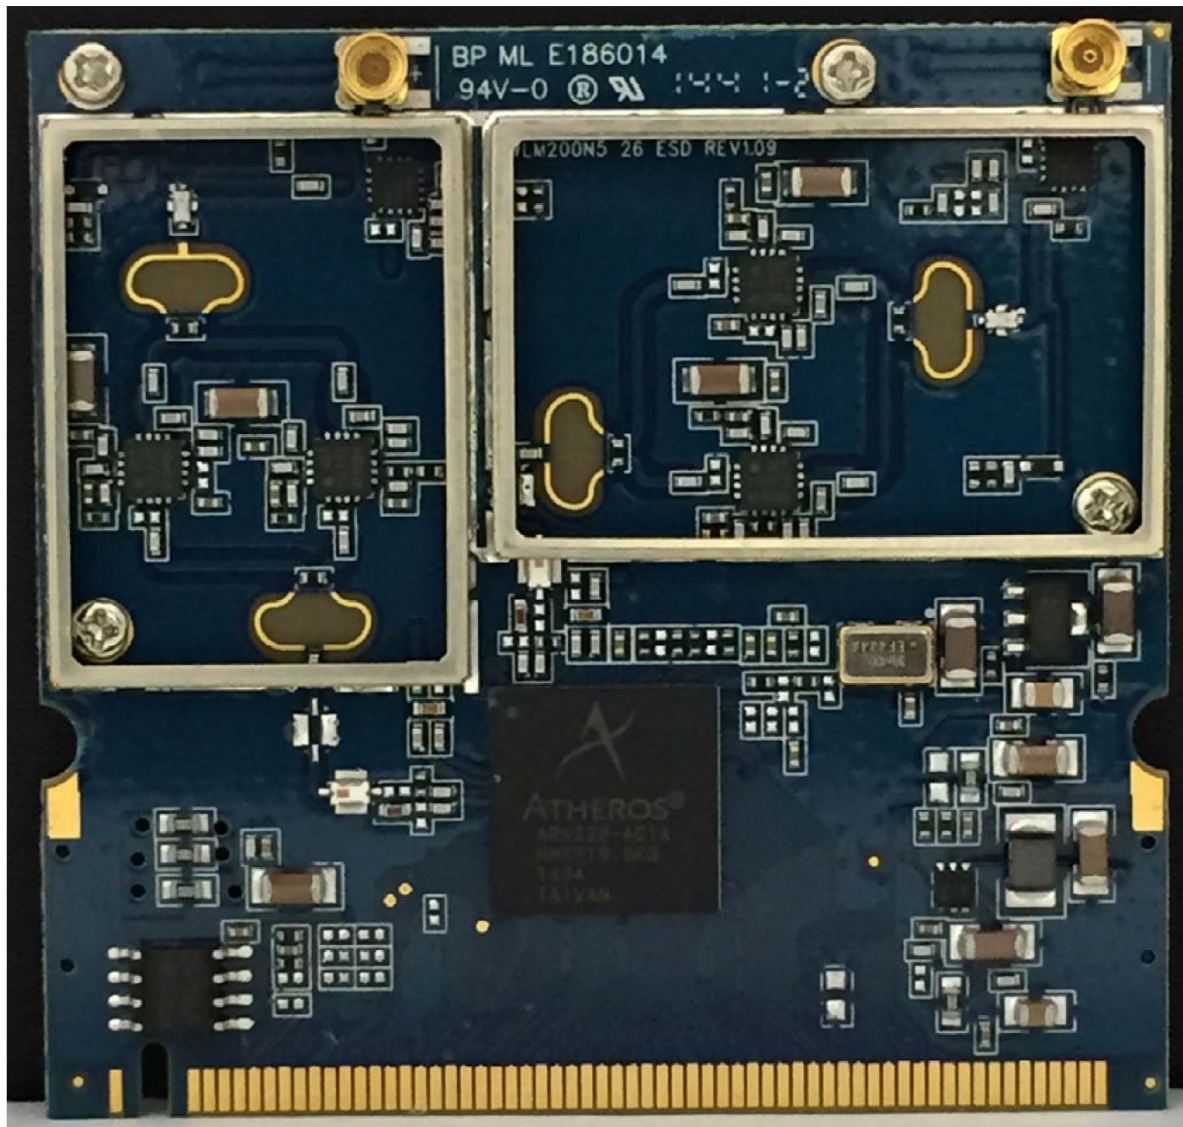

COMPEX SYSTEMS WLM200N5-26ESD
FRONT, SHIELD REMOVED

COMPEX SYSTEMS WLM200N5-26ESD
REAR, HEATSINK REMOVED