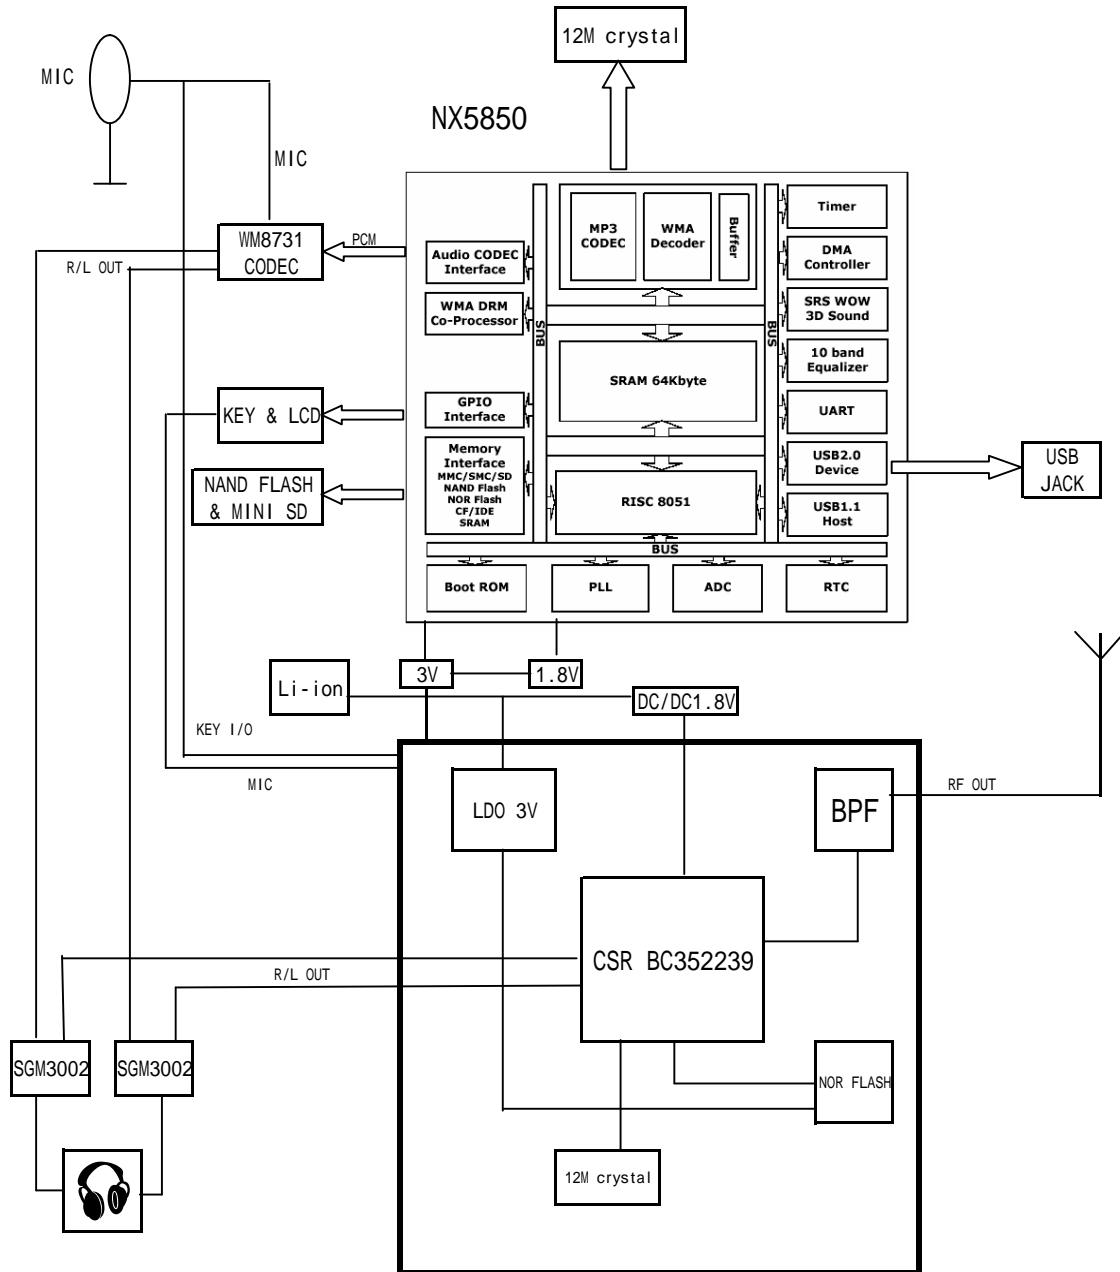

Block diagram of NX5850 & CSR BC352239

KEY:

BT	MODE	V+	PREV
PLAY/PAUSE	V-	NEXT	
EQ/			