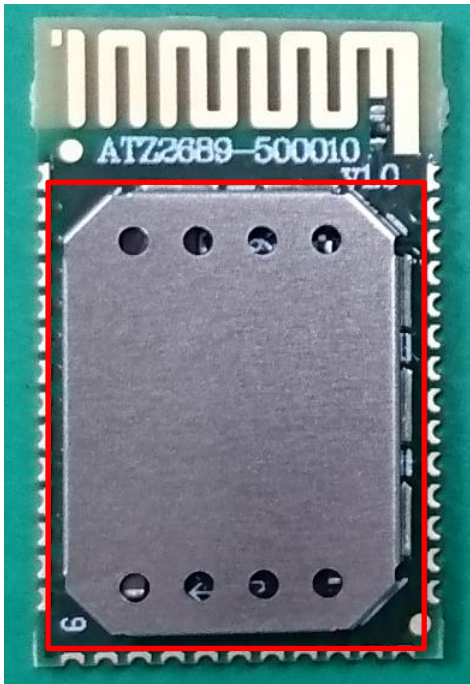

HRM1062 Internal Photo

Rev2

Scale : 13.5 x 22.0 x 2.45mm

Weight : 1.07g

Top View

Remove the shield case

Bottom View