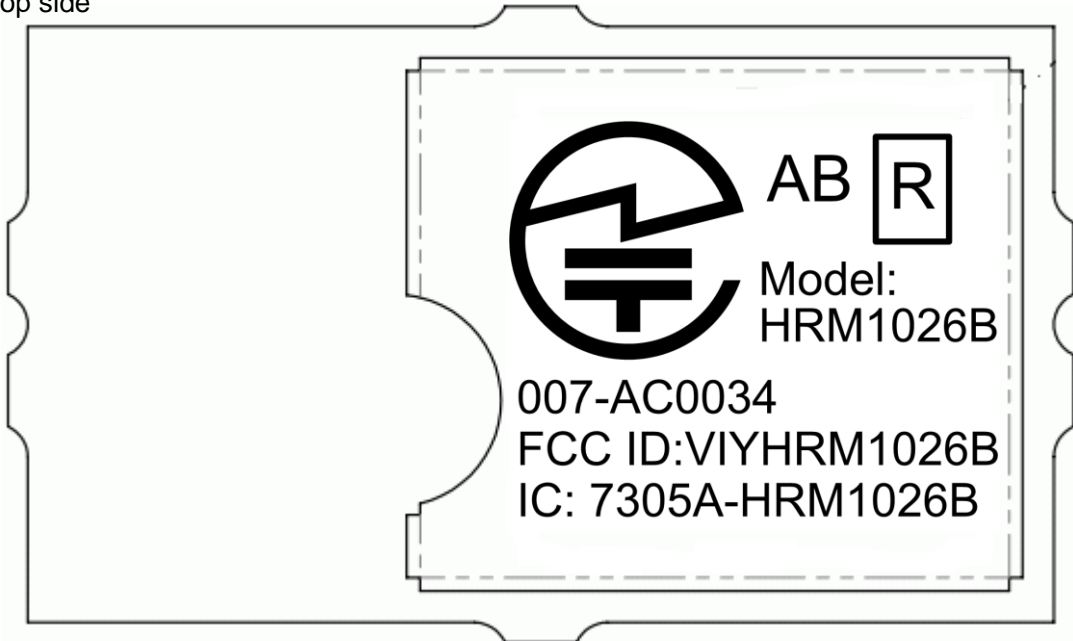

Label information

Overview

Top side

Bottom side

Note) FCC ID, IC ID and model name will be displayed on the shield case by laser marking.