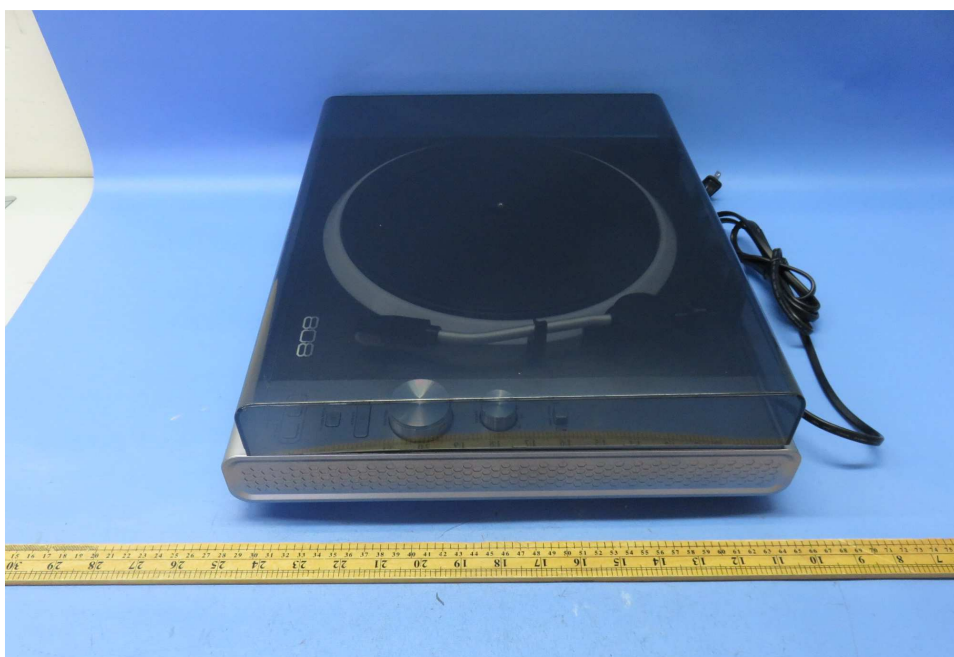

(External)

INTERTEK TESTING SERVICE

Report No.: 17010529HKG-002

Equipment Photographs

Model: TT100

(External)

FCC ID: VIXTT100
IC: 21578-TT100