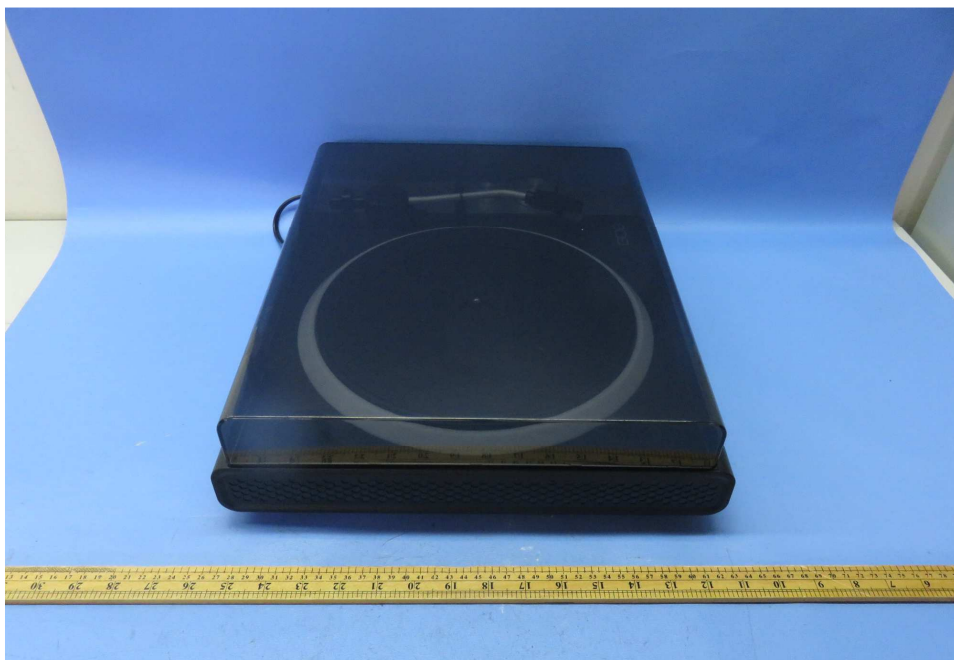

(External)

INTERTEK TESTING SERVICE

Report No.: 17010529HKG-002

Equipment Photographs

Model: TT100

(External)

FCC ID: VIXTT100
IC: 21578-TT100