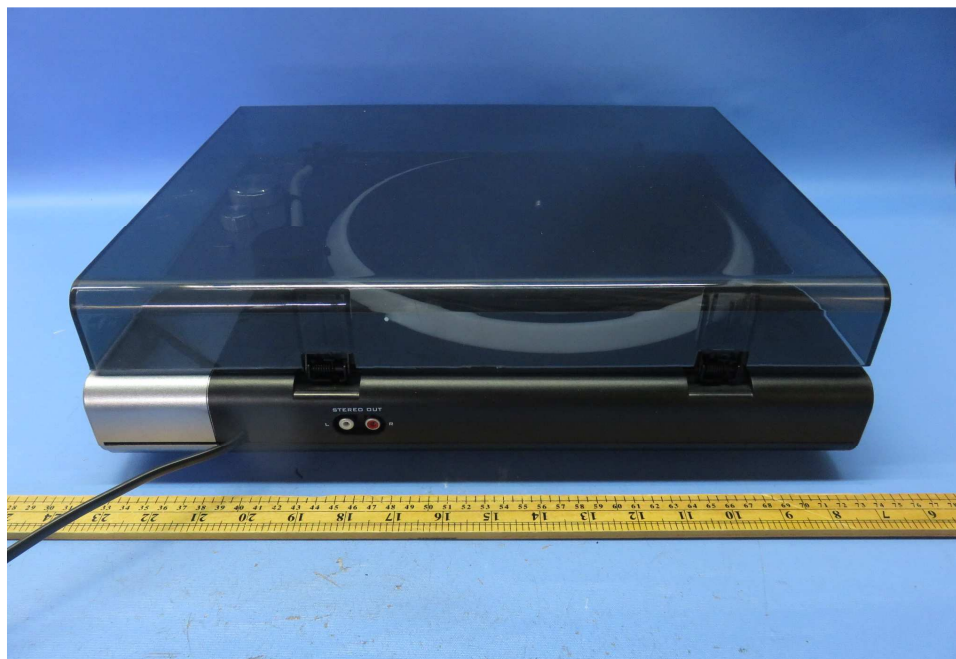

INTERTEK TESTING SERVICE

Report No.: 17010529HKG-002

Equipment Photographs

Model: TT100

(External)

INTERTEK TESTING SERVICE

Report No.: 17010529HKG-002

Equipment Photographs

Model: TT100

(External)

INTERTEK TESTING SERVICE

Report No.: 17010529HKG-002

Equipment Photographs

Model: TT100

(External)

INTERTEK TESTING SERVICE

Report No.: 17010529HKG-002

Equipment Photographs

Model: TT100

(External)

INTERTEK TESTING SERVICE

Report No.: 17010529HKG-002

Equipment Photographs

Model: TT100