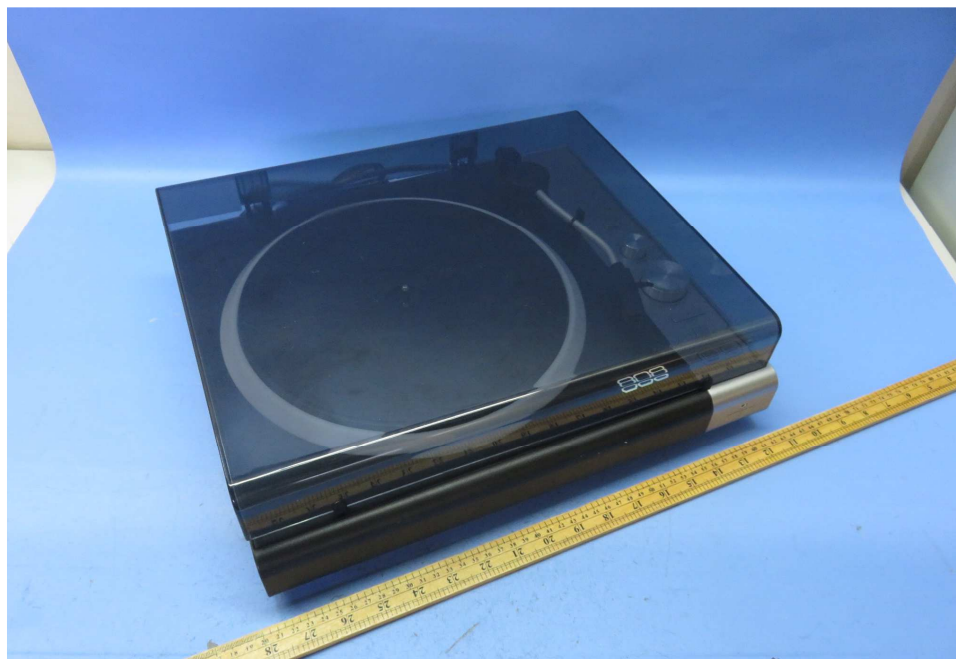

INTERTEK TESTING SERVICE

Report No.: 17010529HKG-002

Equipment Photographs

Model: TT100

(External)

INTERTEK TESTING SERVICE

Report No.: 17010529HKG-002

Equipment Photographs

Model: TT100

(External)

INTERTEK TESTING SERVICE

Report No.: 17010529HKG-002

Equipment Photographs

Model: TT100

(External)

INTERTEK TESTING SERVICE

Report No.: 17010529HKG-002

Equipment Photographs

Model: TT100

(External)

INTERTEK TESTING SERVICE

Report No.: 17010529HKG-002

Equipment Photographs

Model: TT100