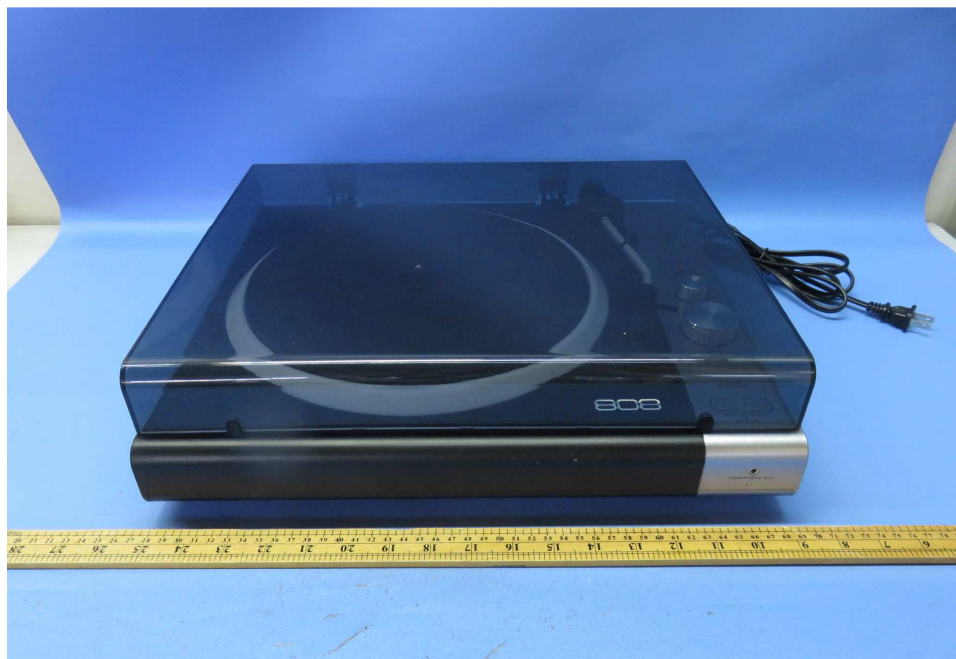

INTERTEK TESTING SERVICE

Report No.: 17010529HKG-002

Equipment Photographs

Model: TT100

(External)

INTERTEK TESTING SERVICE

Report No.: 17010529HKG-002

Equipment Photographs

Model: TT100

(External)

INTERTEK TESTING SERVICE

Report No.: 17010529HKG-002

Equipment Photographs

Model: TT100

(External)

INTERTEK TESTING SERVICE