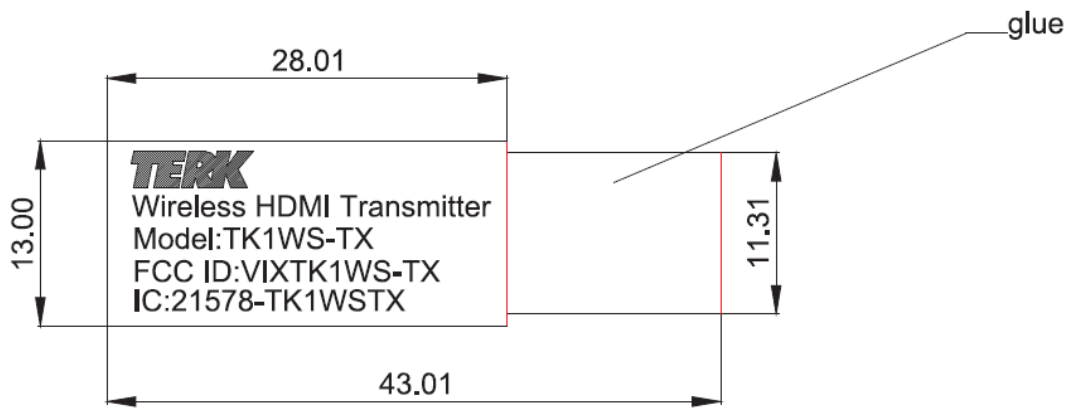

FCC ID Label:

Ca:28.01mm x 13mm

Label Location