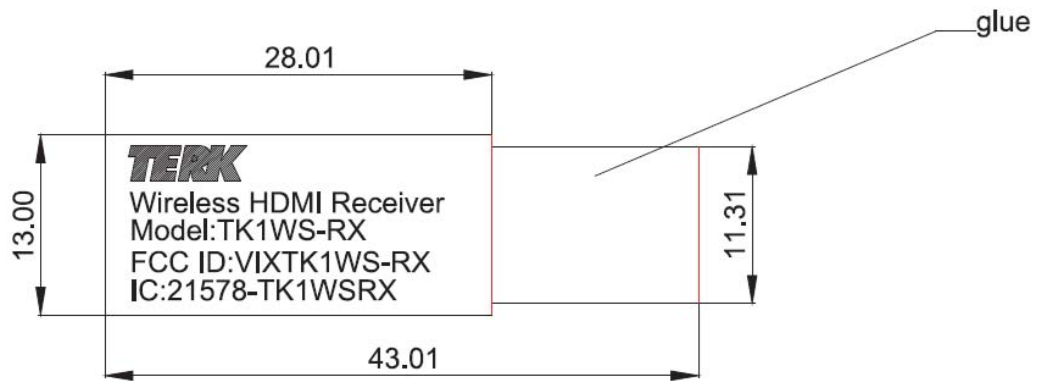

FCC ID Label:

Ca. 28.01mm x 13mm

Label Location