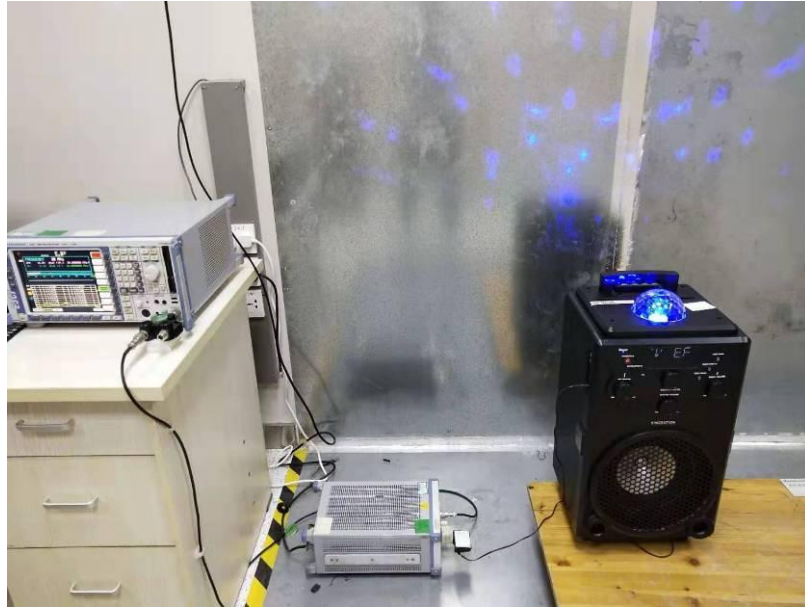

Conducted Emissions

Radiated Spurious Emissions Test frequency from Below 1GHz

Test frequency from 1GHz-26.5GHz