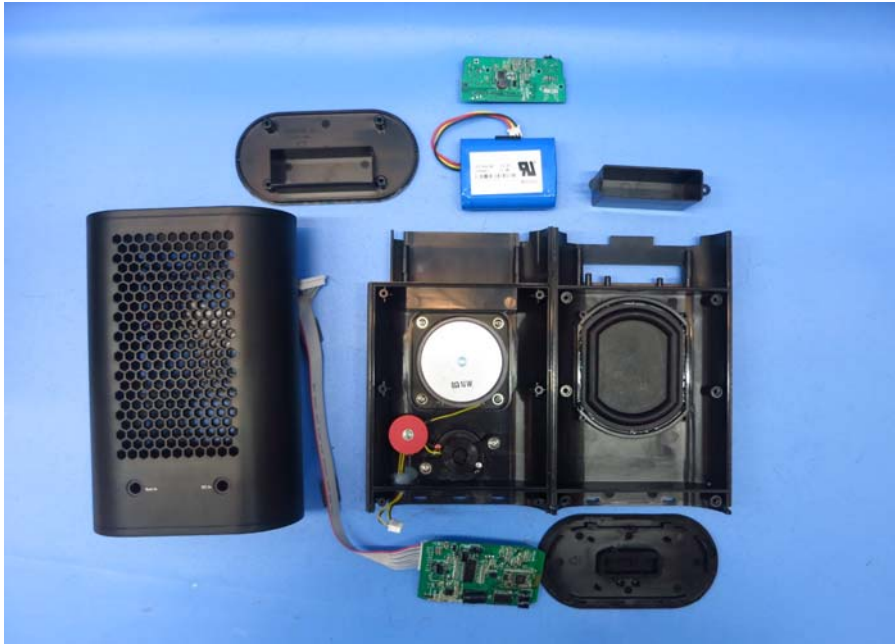

INTERTEK TESTING SERVICE

Report: 14101209HKG-001

Equipment Photographs

Model : SP901

(Internal)

INTERTEK TESTING SERVICE

Report: 14101209HKG-001

Equipment Photographs

Model : SP901

(Internal)

INTERTEK TESTING SERVICE

Report: 14101209HKG-001

Equipment Photographs

Model : SP901

(Internal)

INTERTEK TESTING SERVICE

Report: 14101209HKG-001

Equipment Photographs

Model : SP901

(Internal)

INTERTEK TESTING SERVICE

Report: 14101209HKG-001

Equipment Photographs

Model : SP901