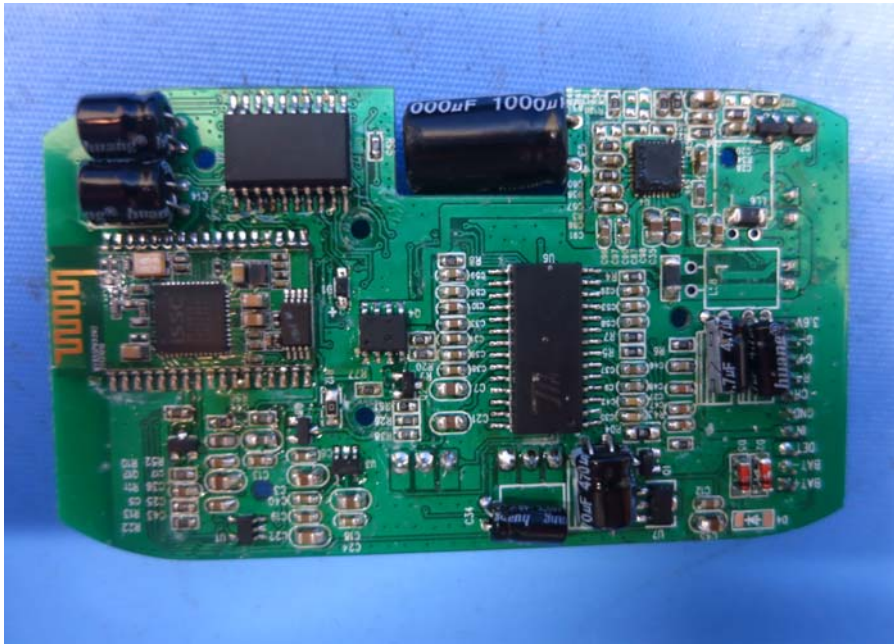

INTERTEK TESTING SERVICE

Report: 14101209HKG-001

Equipment Photographs

Model : SP901

(Internal)

INTERTEK TESTING SERVICE

Report: 14101209HKG-001

Equipment Photographs

Model : SP901

(Internal)

INTERTEK TESTING SERVICE

Report: 14101209HKG-001

Equipment Photographs

Model : SP901

(Internal)

INTERTEK TESTING SERVICE

Report: 14101209HKG-001

Equipment Photographs

Model : SP901

(Internal)

INTERTEK TESTING SERVICE

Report: 14101209HKG-001

Equipment Photographs

Model : SP901