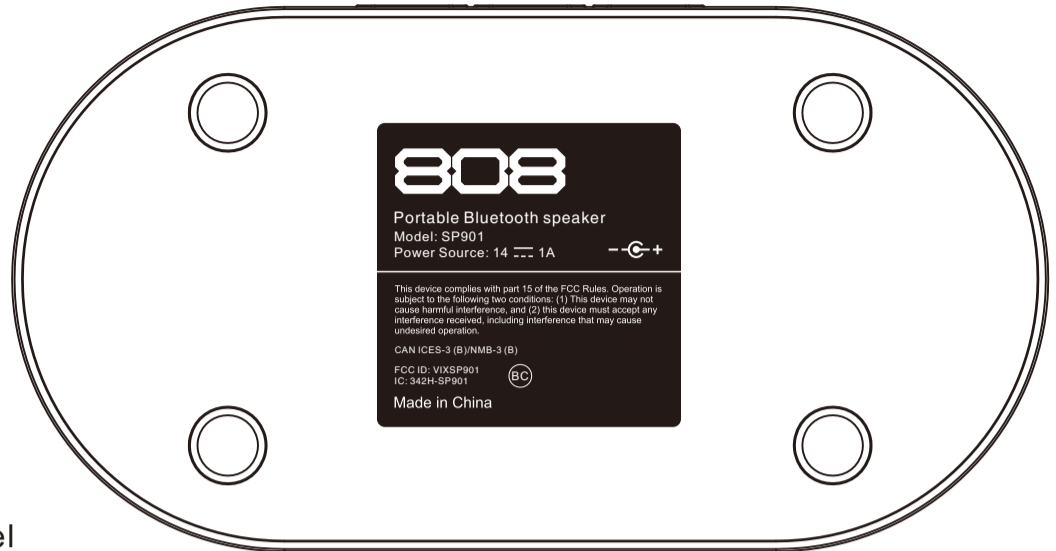

# 808-SP901BK(BS1480) Bluetooth speaker rating label

P/N: 95-09-BS1480-01  
Portable bluetooth speaker rating label  
Note:  
Size: 40\*40mm  
Print: White font,Blackground,back glue.  
Unit: mm  
Tolerance: +/-0.5mm  
Scale: 1:1

## On speaker bottom

# 808-SP901WH(BS1480) Bluetooth speaker rating label

P/N: 95-09-BS1480-02  
Portable bluetooth speaker rating label  
Note:  
Size: 40\*40mm  
Print: Gray font,White ground,back glue.  
Unit: mm  
Tolerance: +/-0.5mm  
Scale: 1:1