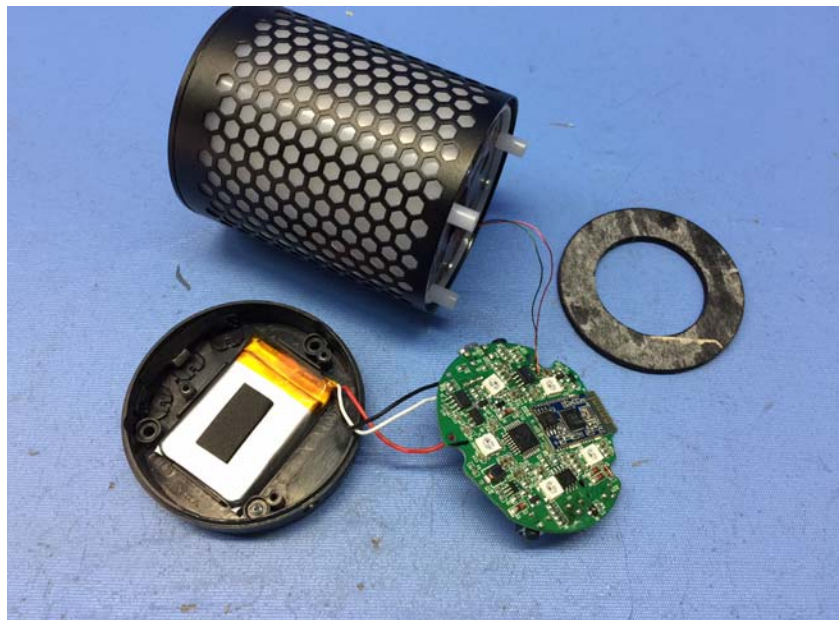

INTERTEK TESTING SERVICE

Report No.: 16100809HKG-001 (FCC)
16100809HKG-002 (IC)

Equipment Photographs

Model : SP430

(Internal)

FCC ID: VIXSP430
IC: 21578-SP430

INTERTEK TESTING SERVICE

Report No.: 16100809HKG-001 (FCC)
16100809HKG-002 (IC)

Equipment Photographs

Model : SP430

(Internal)

FCC ID: VIXSP430
IC: 21578-SP430

INTERTEK TESTING SERVICE

Report No.: 16100809HKG-001 (FCC)
16100809HKG-002 (IC)

Equipment Photographs

Model : SP430

(Internal)

FCC ID: VIXSP430
IC: 21578-SP430

INTERTEK TESTING SERVICE

Report No.: 16100809HKG-001 (FCC)
16100809HKG-002 (IC)

Equipment Photographs

Model : SP430

(Internal)

FCC ID: VIXSP430
IC: 21578-SP430