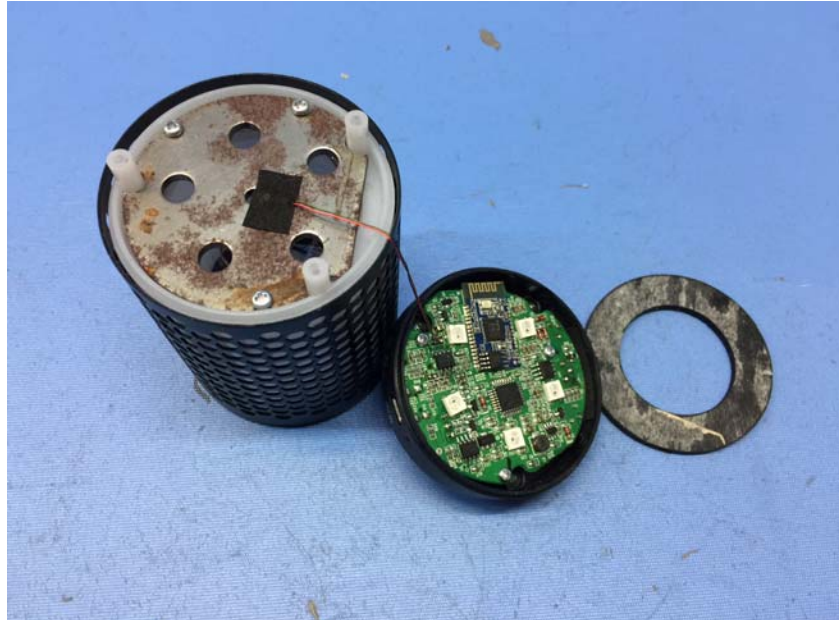

INTERTEK TESTING SERVICE

Report No.: 16100809HKG-001 (FCC)
16100809HKG-002 (IC)

Equipment Photographs

Model : SP430

(Internal)

FCC ID: VIXSP430
IC: 21578-SP430

INTERTEK TESTING SERVICE

Report No.: 16100809HKG-001 (FCC)
16100809HKG-002 (IC)

Equipment Photographs

Model : SP430

(Internal)

FCC ID: VIXSP430
IC: 21578-SP430

INTERTEK TESTING SERVICE

Report No.: 16100809HKG-001 (FCC)
16100809HKG-002 (IC)

Equipment Photographs

Model : SP430

(Internal)

FCC ID: VIXSP430
IC: 21578-SP430

INTERTEK TESTING SERVICE

Report No.: 16100809HKG-001 (FCC)
16100809HKG-002 (IC)

Equipment Photographs

Model : SP430

(Internal)

FCC ID: VIXSP430
IC: 21578-SP430