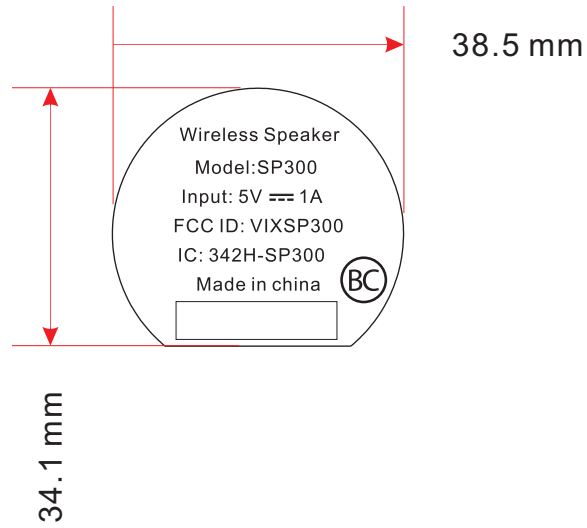

Wireless Speaker

Model:SP300

Input: 5V  $\overline{=}$  1A

FCC ID: VIXSP300

IC: 342H-SP300

Made in china

38.5 mm

34.1 mm

Wireless Speaker

Model:SP300

Input: 5V  $\overline{=}$  1A

FCC ID: VIXSP300

IC: 342H-SP300

Made in china