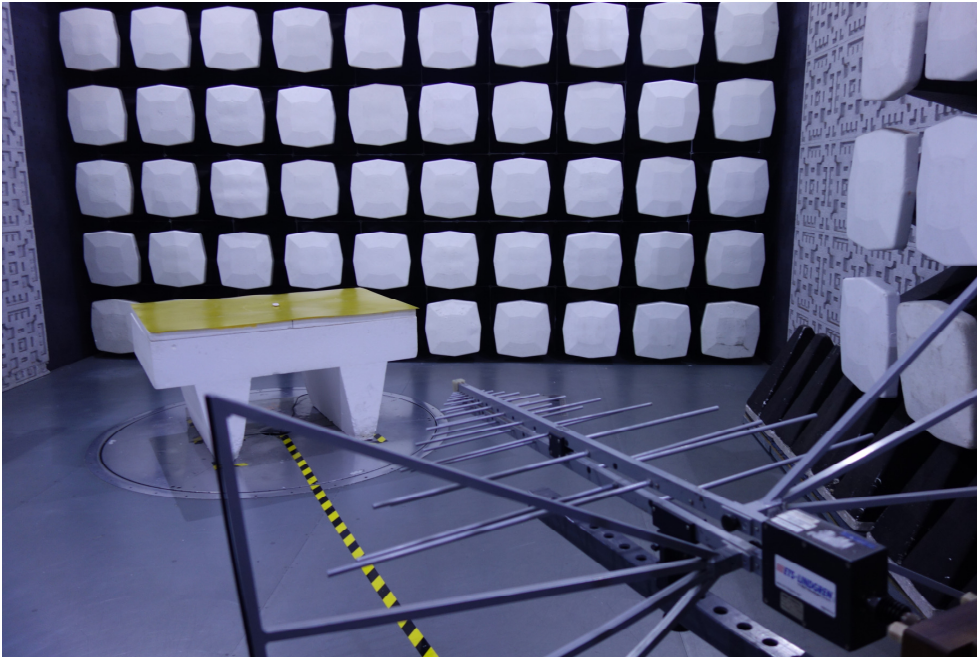

Setup Photos

for SZEM1807006963CR

FCC ID: VIXHSCARE2FOB

1 Photographs

1.1 Radiated Spurious Emissions Test Setup

Below 1GHz

Above 1GHz