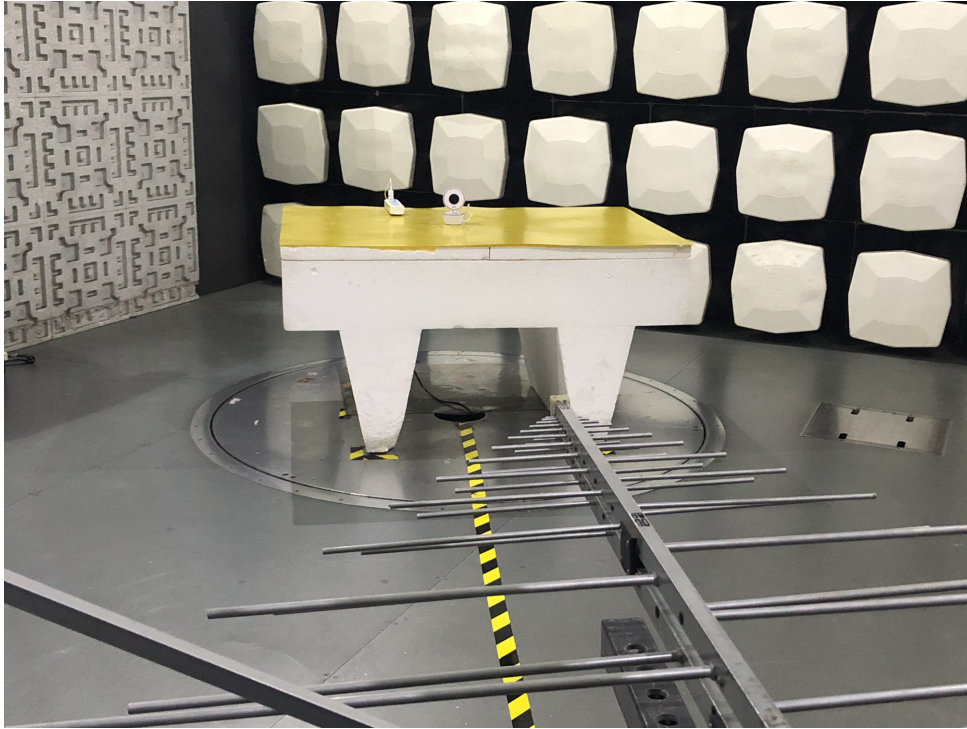

Setup Photos

for SZEM1807006963CR

FCC ID: VIXHSCARE2

1 Photographs

1.1 Conducted Emissions at AC Power Line (150kHz-30MHz) Test Setup

1.2 Radiated Spurious Emissions Test Setup

Below 1GHz

Above 1GHz