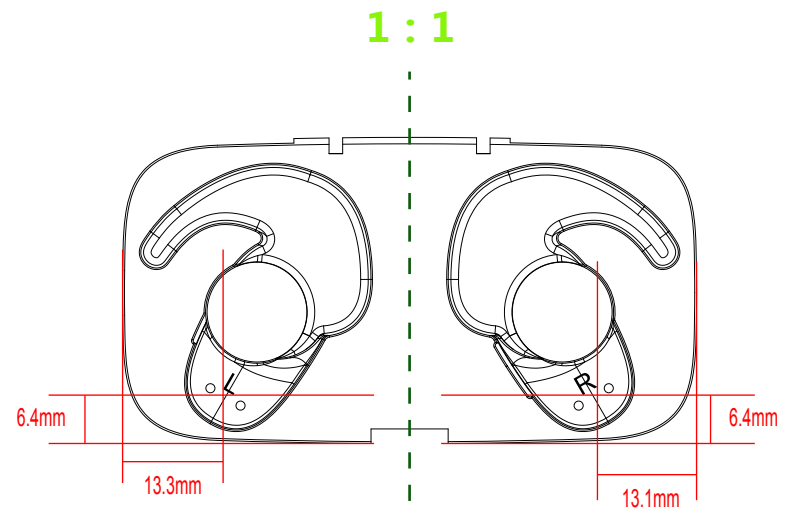

REV	Change Content	DSND	CHKD

1 : 1

L
49.5mm*2.9mm
R
丝印 PANTONE Cool Grey 7C

Font		Dsnd	Karen	Date	20170905	
Color		Sales Chkd		Date		
Rev.	A	Sales Appr		Date		Part Name. : Silkscreen
Scale	1:1	RND Appr		Date		Part No. :
Unit	mm	Sheet of				Model No. : Arron
Remark						Drawing No. :