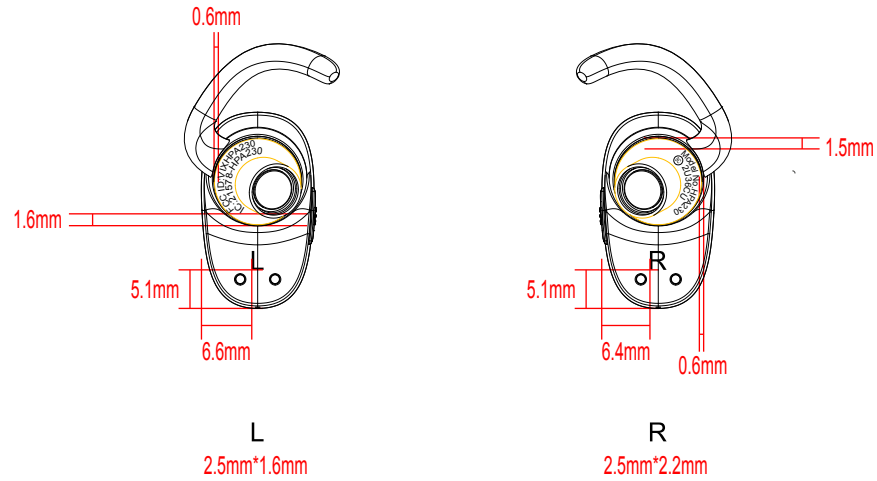

REV	Change Content	DSND	CHKD

1 : 1

L
49.5mm*2.9mm
R
丝印 PANTONE Cool Grey 7C

Font		Dsnd	Karen	Date	20170905	
Color		Sales Chkd		Date		
Rev.	A	Sales Appr		Date		Part Name. : Silkscreen
Scale	1:1	RND Appr		Date		Part No. :
Unit	mm	Sheet of				Model No. : Arron
Remark						Drawing No. :