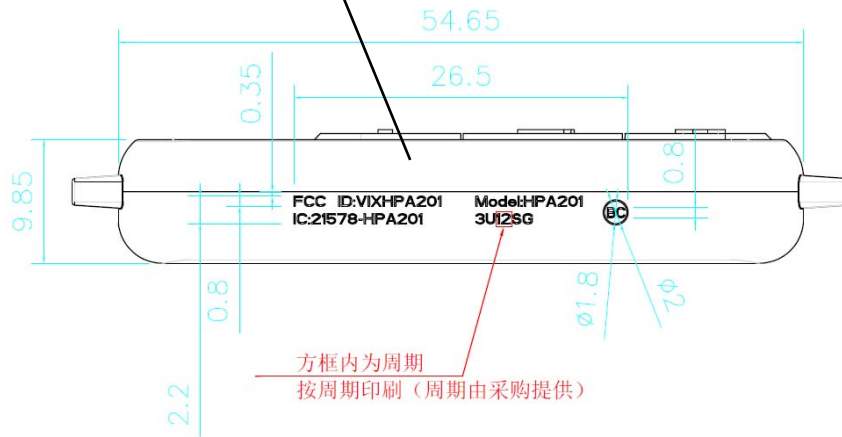

# Label

side face of the the controller box

Unit:mm