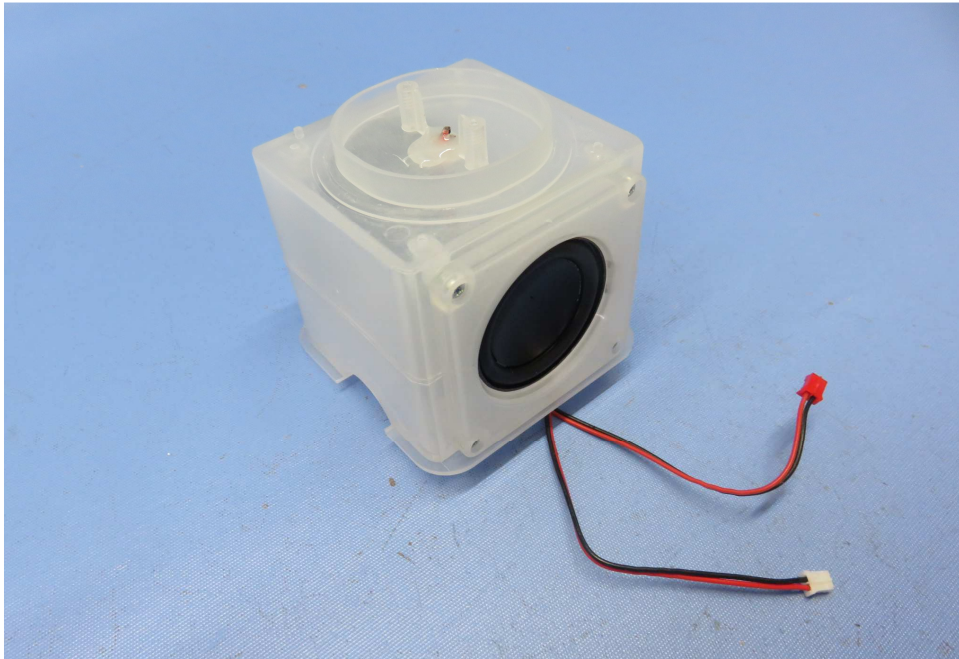

INTERTEK TESTING SERVICE

Report No.: 16101092HKG-001

Equipment Photographs

Model: AWSHRTST

(Internal)