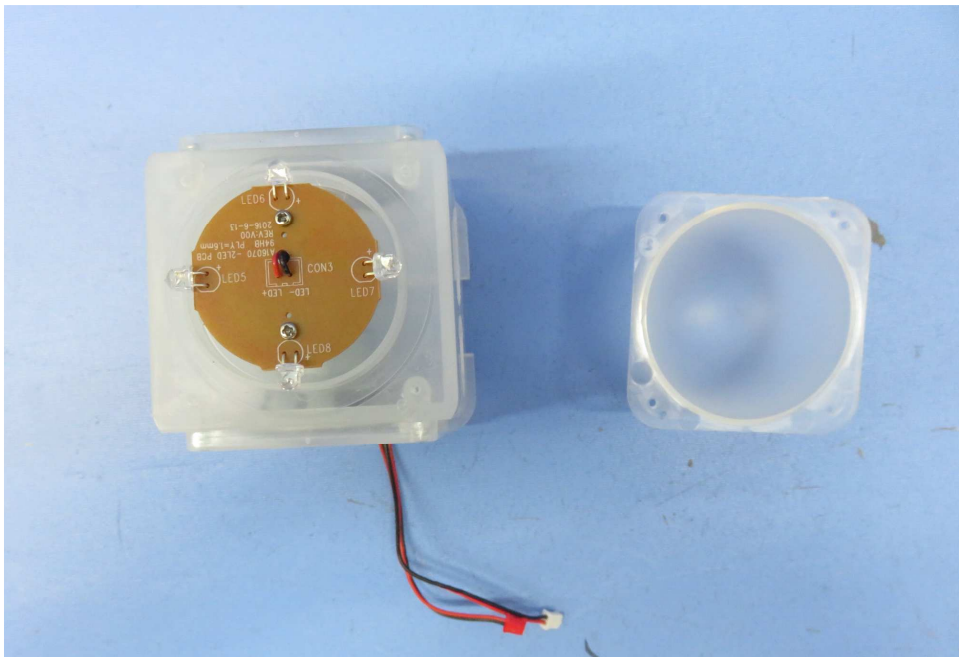

INTERTEK TESTING SERVICE

Report No.: 16101092HKG-001

Equipment Photographs

Model: AWSHRTST

(Internal)