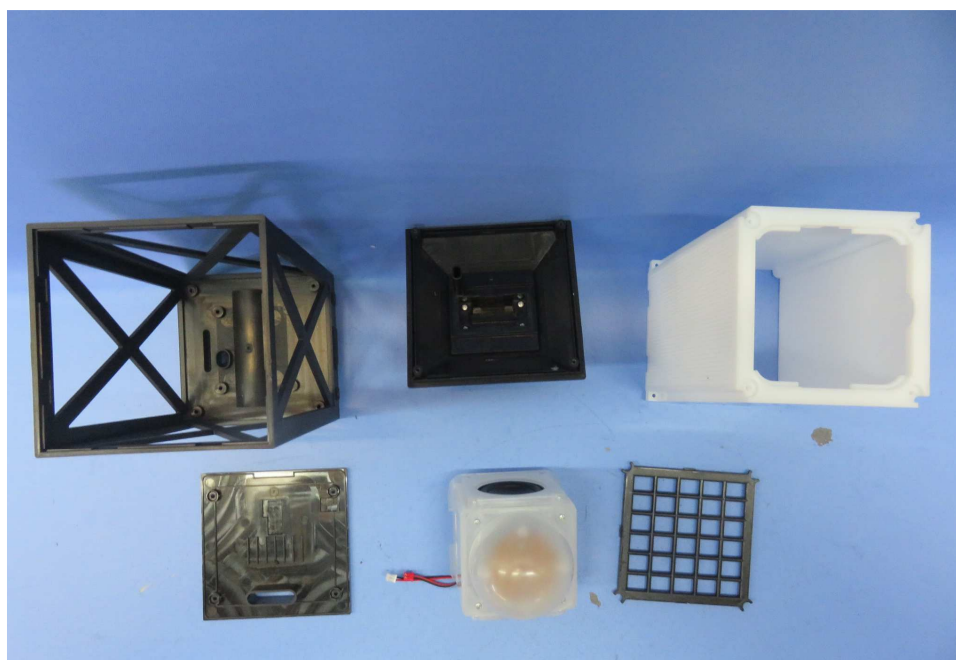

INTERTEK TESTING SERVICE

Report No.: 16101092HKG-001

Equipment Photographs

Model: AWSHRTST

(Internal)

INTERTEK TESTING SERVICE

Report No.: 16101092HKG-001

Equipment Photographs

Model: AWSHRTST

(Internal)

INTERTEK TESTING SERVICE

Report No.: 16101092HKG-001

Equipment Photographs

Model: AWSHRTST

(Internal)

INTERTEK TESTING SERVICE

Report No.: 16101092HKG-001

Equipment Photographs

Model: AWSHRTST

(Internal)

FCC ID: VIXAWSHRTST
IC: 21578-AWSHRTST

INTERTEK TESTING SERVICE

Report No.: 16101092HKG-001

Equipment Photographs