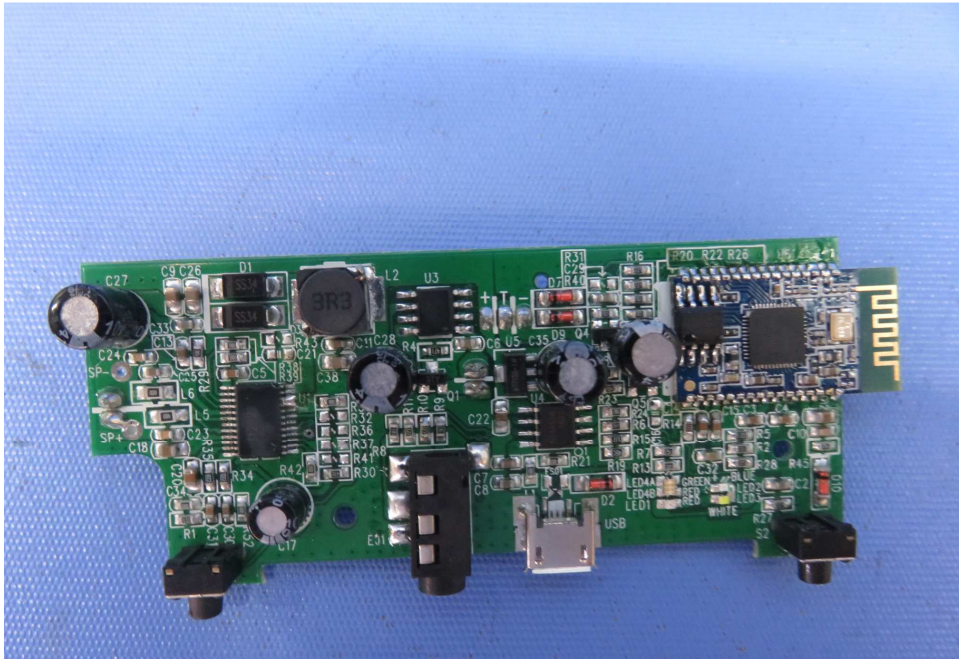

INTERTEK TESTING SERVICE

Report No.: 16101092HKG-001

Equipment Photographs

Model: AWSHRTST

(Internal)

INTERTEK TESTING SERVICE

Report No.: 16101092HKG-001

Equipment Photographs

Model: AWSHRTST

(Internal)

INTERTEK TESTING SERVICE

Report No.: 16101092HKG-001

Equipment Photographs

Model: AWSHRTST

(Internal)

INTERTEK TESTING SERVICE

Report No.: 16101092HKG-001

Equipment Photographs

Model: AWSHRTST

(Internal)

FCC ID: VIXAWSHRTST
IC: 21578-AWSHRTST

INTERTEK TESTING SERVICE

Report No.: 16101092HKG-001

Equipment Photographs