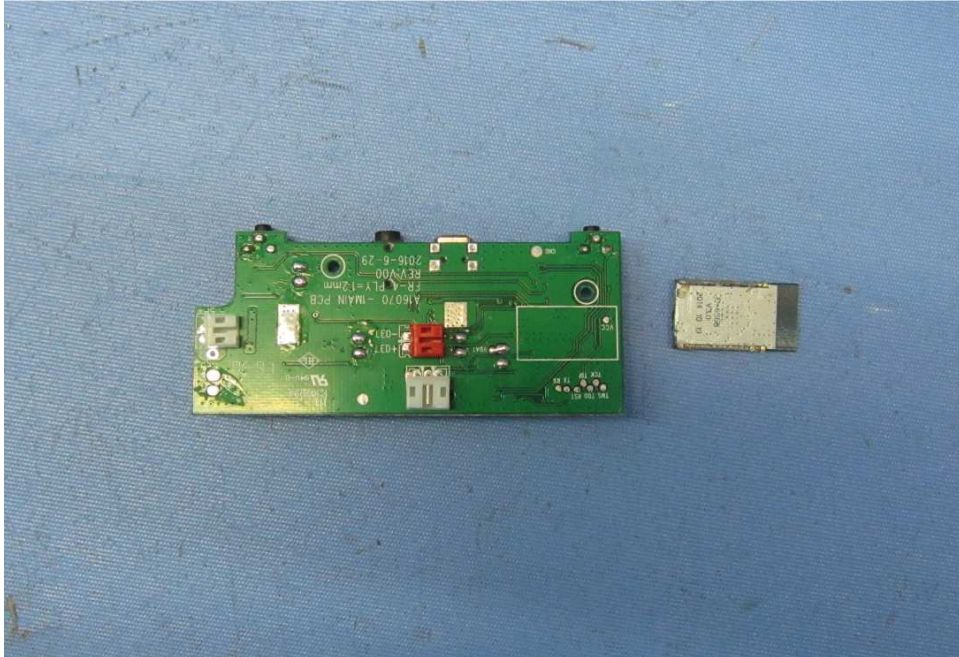

INTERTEK TESTING SERVICE

Report No.: 16101092HKG-001

Equipment Photographs

Model: AWSHRTST

(Internal)

INTERTEK TESTING SERVICE

Report No.: 16101092HKG-001

Equipment Photographs

Model: AWSHRTST

(Internal)

INTERTEK TESTING SERVICE

Report No.: 16101092HKG-001

Equipment Photographs

Model: AWSHRTST

(Internal)

INTERTEK TESTING SERVICE

Report No.: 16101092HKG-001

Equipment Photographs

Model: AWSHRTST

(Internal)

FCC ID: VIXAWSHRTST
IC: 21578-AWSHRTST

INTERTEK TESTING SERVICE

Report No.: 16101092HKG-001

Equipment Photographs