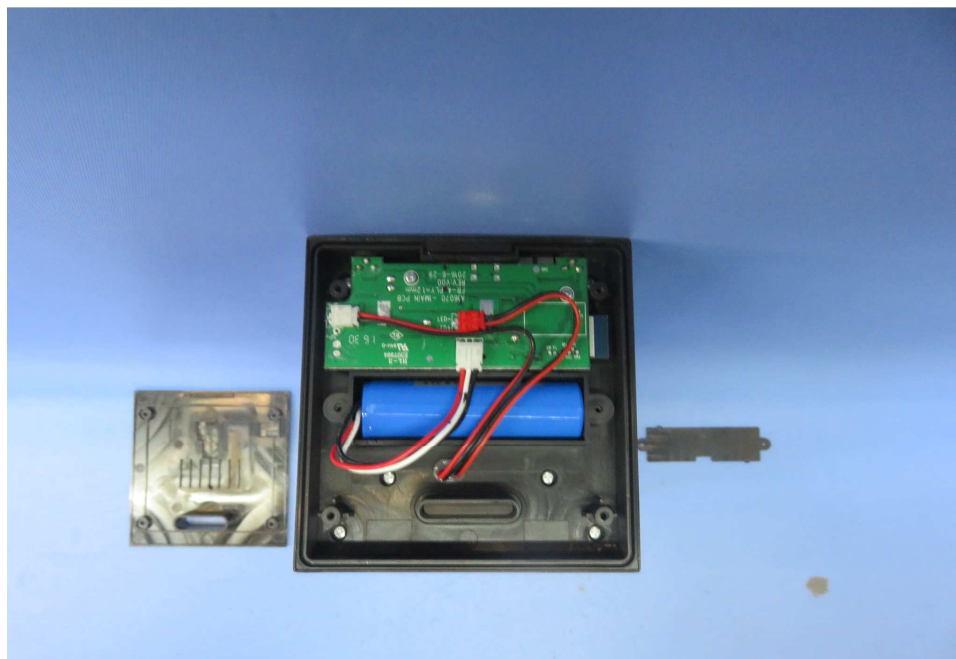

INTERTEK TESTING SERVICE

Report No.: 16101092HKG-001

Equipment Photographs

Model: AWSHRTST

(Internal)

INTERTEK TESTING SERVICE

Report No.: 16101092HKG-001

Equipment Photographs

Model: AWSHRTST

(Internal)

INTERTEK TESTING SERVICE

Report No.: 16101092HKG-001

Equipment Photographs

Model: AWSHRTST

(Internal)

INTERTEK TESTING SERVICE

Report No.: 16101092HKG-001

Equipment Photographs

Model: AWSHRTST

(Internal)

FCC ID: VIXAWSHRTST
IC: 21578-AWSHRTST

INTERTEK TESTING SERVICE

Report No.: 16101092HKG-001

Equipment Photographs