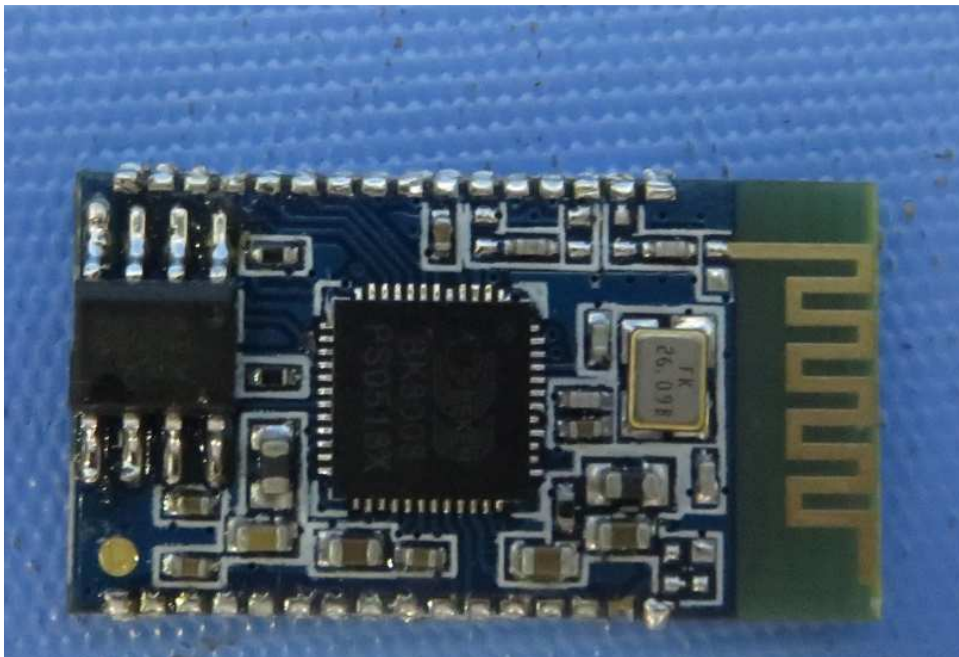

INTERTEK TESTING SERVICE

Report No.: 16101092HKG-001

Equipment Photographs

Model: AWSHRTST

(Internal)

INTERTEK TESTING SERVICE

Report No.: 16101092HKG-001

Equipment Photographs

Model: AWSHRTST

(Internal)

INTERTEK TESTING SERVICE

Report No.: 16101092HKG-001

Equipment Photographs

Model: AWSHRTST

(Internal)

INTERTEK TESTING SERVICE

Report No.: 16101092HKG-001

Equipment Photographs

Model: AWSHRTST

(Internal)

FCC ID: VIXAWSHRTST
IC: 21578-AWSHRTST

INTERTEK TESTING SERVICE

Report No.: 16101092HKG-001

Equipment Photographs