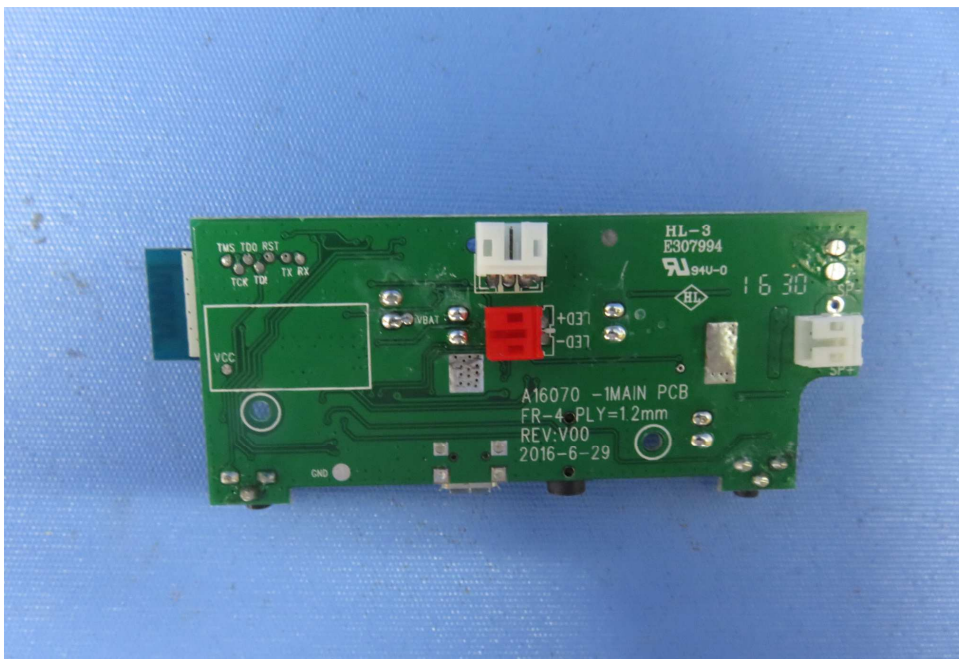

INTERTEK TESTING SERVICE

Report No.: 16101092HKG-001

Equipment Photographs

Model: AWSHRTST

(Internal)

INTERTEK TESTING SERVICE

Report No.: 16101092HKG-001

Equipment Photographs

Model: AWSHRTST

(Internal)

INTERTEK TESTING SERVICE

Report No.: 16101092HKG-001

Equipment Photographs

Model: AWSHRTST

(Internal)

INTERTEK TESTING SERVICE

Report No.: 16101092HKG-001

Equipment Photographs

Model: AWSHRTST

(Internal)

FCC ID: VIXAWSHRTST
IC: 21578-AWSHRTST

INTERTEK TESTING SERVICE

Report No.: 16101092HKG-001

Equipment Photographs