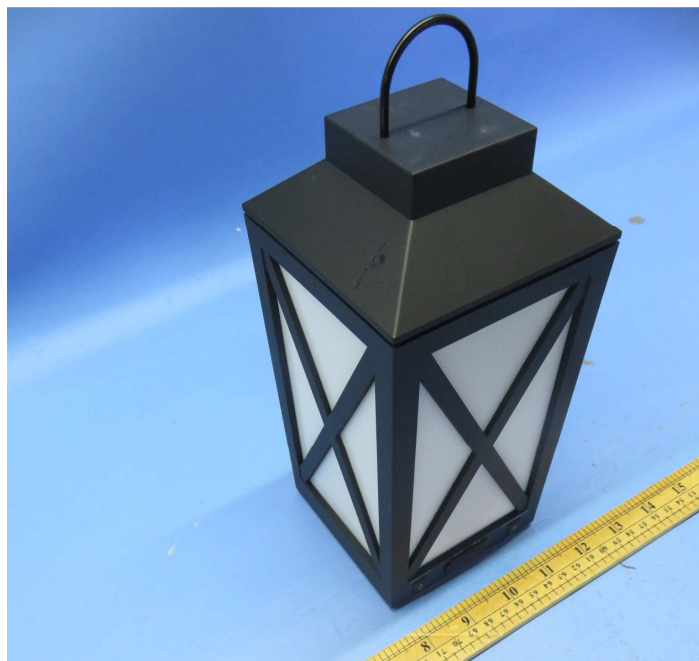

INTERTEK TESTING SERVICE

Report No.: 16101092HKG-001

Equipment Photographs

Model: AWSHRTST

(External)

INTERTEK TESTING SERVICE

Report No.: 16101092HKG-001

Equipment Photographs