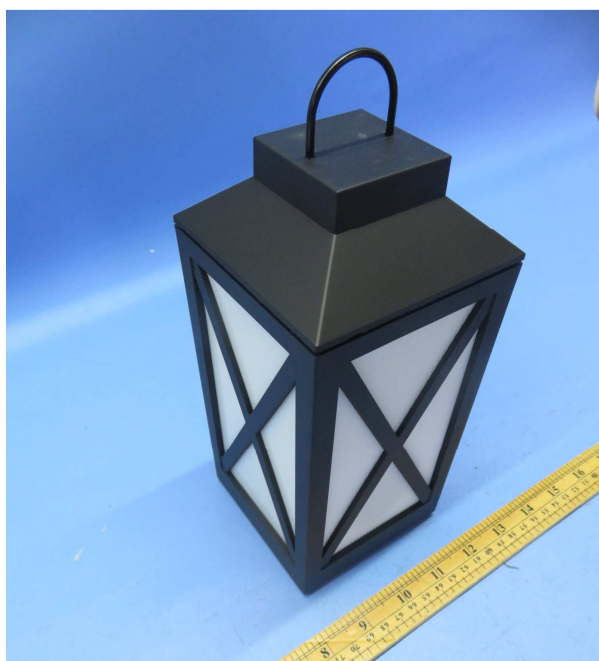

INTERTEK TESTING SERVICE

Report No.: 16101092HKG-001

Equipment Photographs

Model: AWSHRTST

(External)

INTERTEK TESTING SERVICE

Report No.: 16101092HKG-001

Equipment Photographs