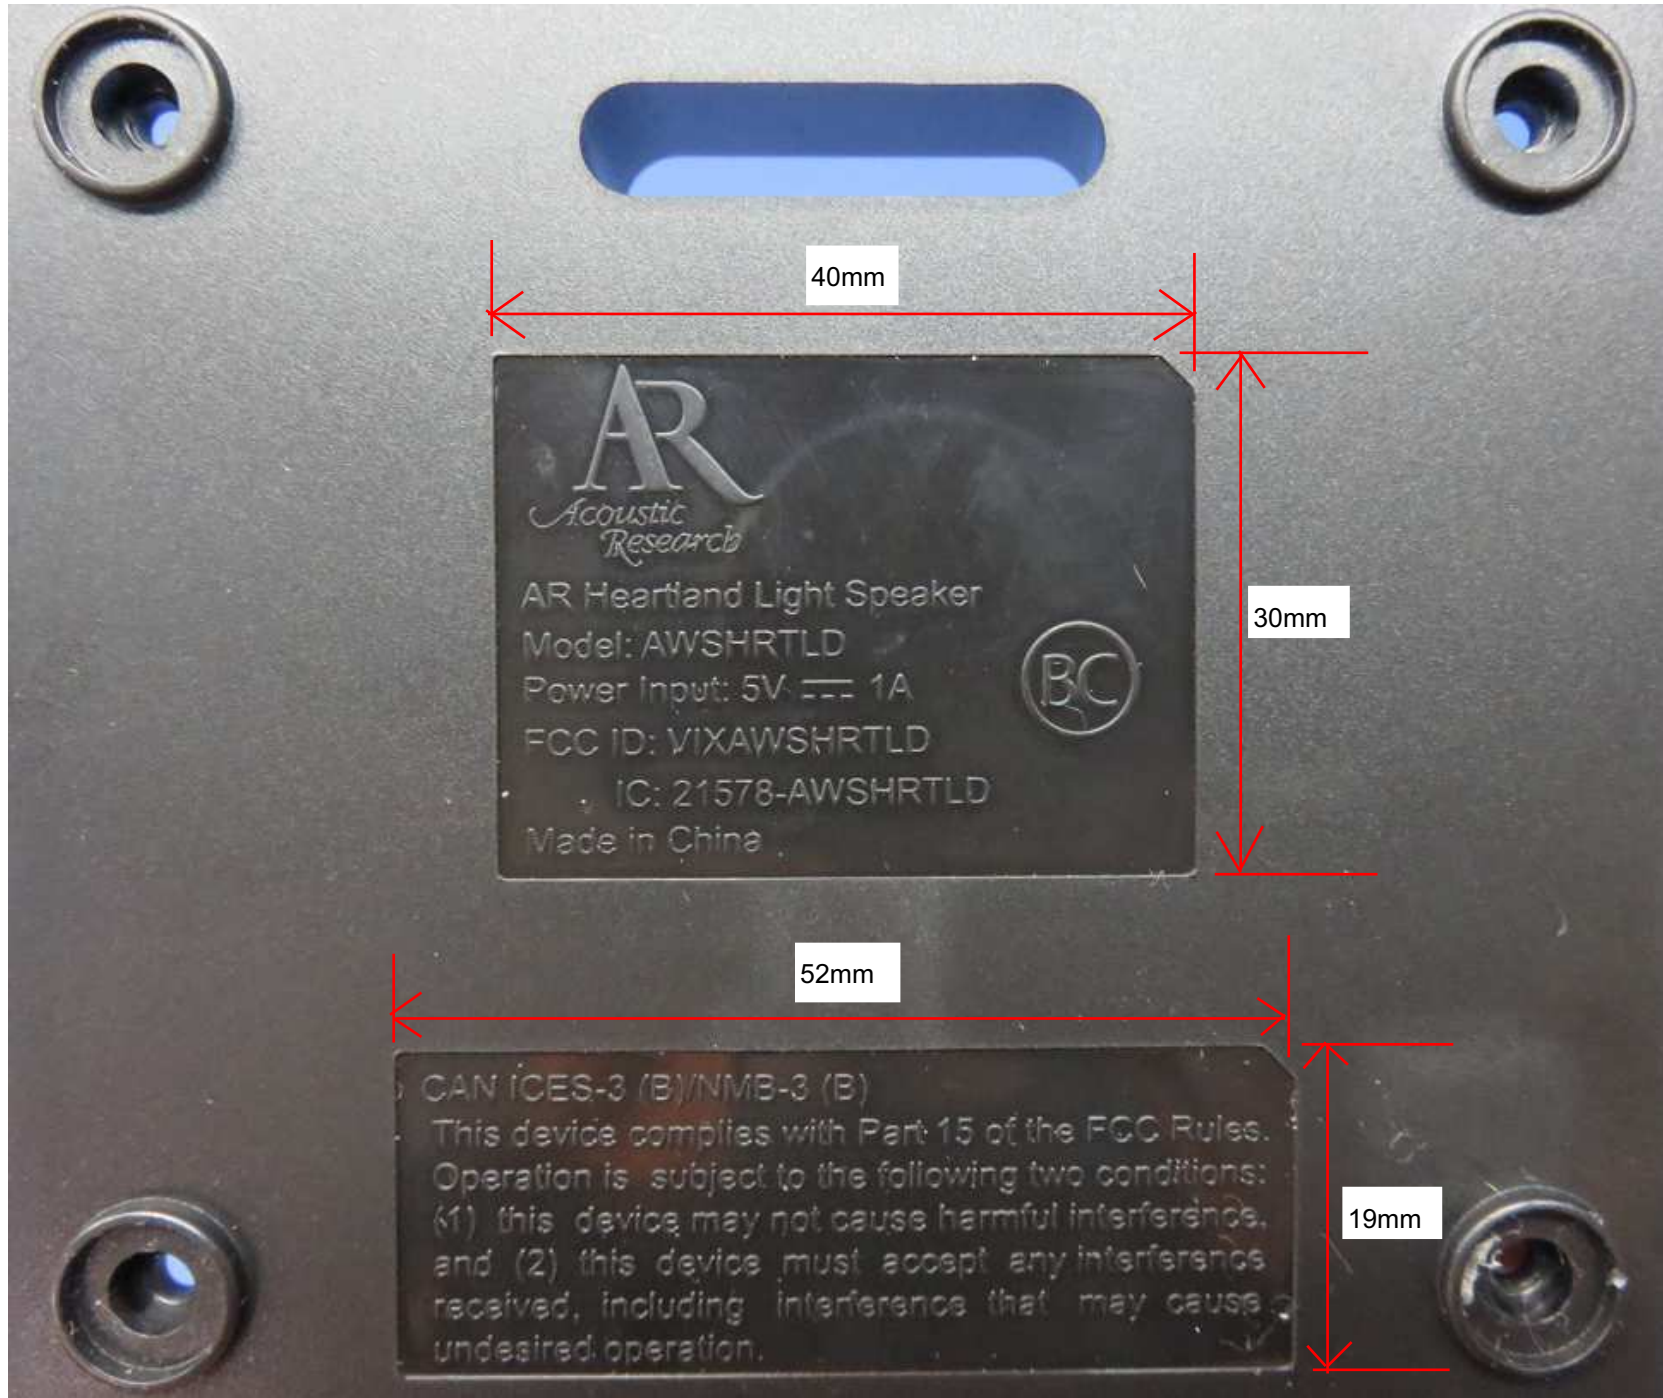

Label location

40mm

AR
Acoustic Research

AR Heartland Light Speaker
Model: AWSHRTL
Power Input: 5V  1A
FCC ID: VIXAWSHRTL
IC: 21578-AWSHRTL
Made in China

BC

30mm

52mm

CAN ICES-3 (B)/NMB-3 (B)
This device complies with Part 15 of the FCC Rules.
Operation is subject to the following two conditions:
(1) this device may not cause harmful interference,
and (2) this device must accept any interference
received, including interference that may cause
undesired operation.