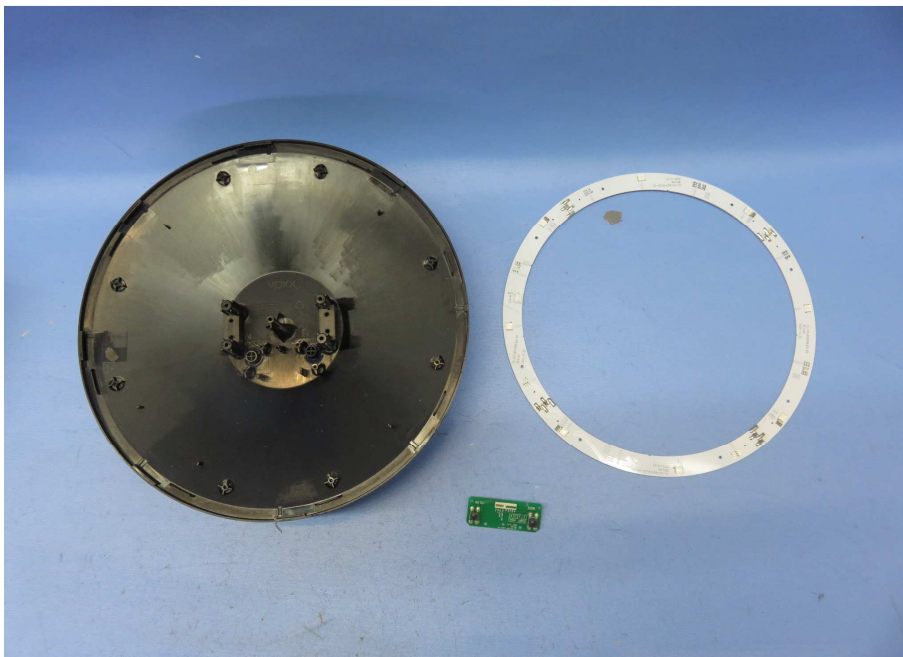

INTERTEK TESTING SERVICE

Report No.: 16120964HKG-001

Equipment Photographs

Model: AWSEE3

(Internal)

INTERTEK TESTING SERVICE

Report No.: 16120964HKG-001

Equipment Photographs

Model: AWSEE3

(Internal)

INTERTEK TESTING SERVICE

Report No.: 16120964HKG-001

Equipment Photographs

Model: AWSEE3

(Internal)

INTERTEK TESTING SERVICE

Report No.: 16120964HKG-001

Equipment Photographs

Model: AWSEE3

(Internal)

INTERTEK TESTING SERVICE

Report No.: 16120964HKG-001

Equipment Photographs

Model: AWSEE3