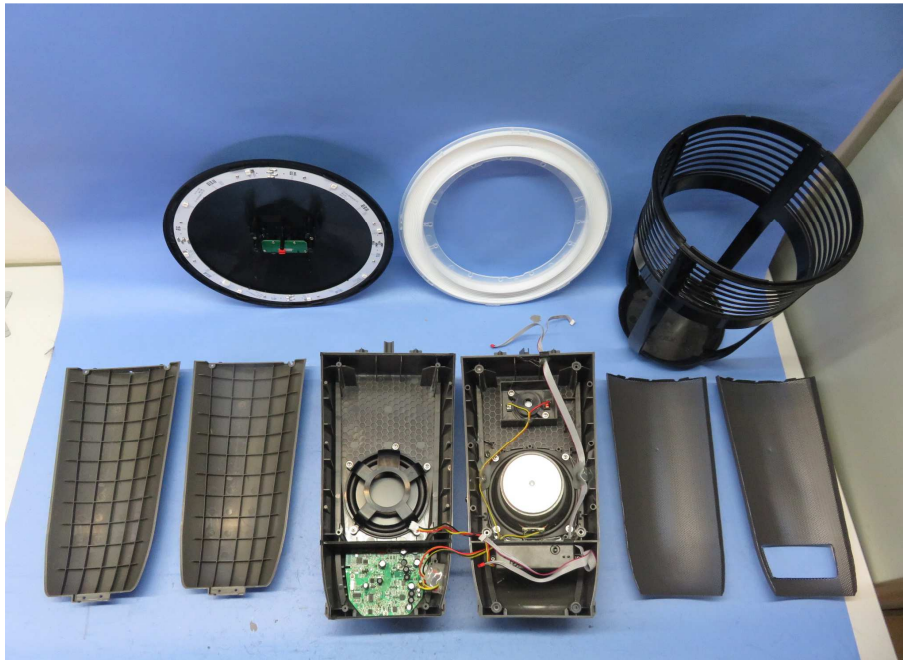

INTERTEK TESTING SERVICE

Report No.: 16120964HKG-001

Equipment Photographs

Model: AWSEE3

(Internal)

INTERTEK TESTING SERVICE

Report No.: 16120964HKG-001

Equipment Photographs

Model: AWSEE3

(Internal)

INTERTEK TESTING SERVICE

Report No.: 16120964HKG-001

Equipment Photographs

Model: AWSEE3

(Internal)

INTERTEK TESTING SERVICE

Report No.: 16120964HKG-001

Equipment Photographs

Model: AWSEE3

(Internal)

INTERTEK TESTING SERVICE

Report No.: 16120964HKG-001

Equipment Photographs

Model: AWSEE3