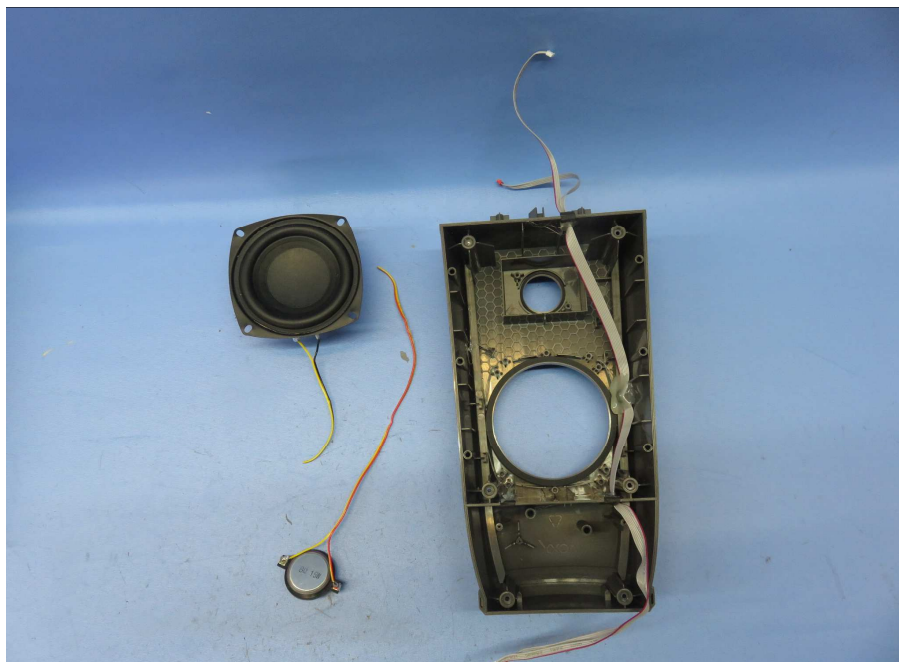

(Internal)

INTERTEK TESTING SERVICE

Report No.: 16120964HKG-001

Equipment Photographs

Model: AWSEE3

(Internal)

INTERTEK TESTING SERVICE

Report No.: 16120964HKG-001