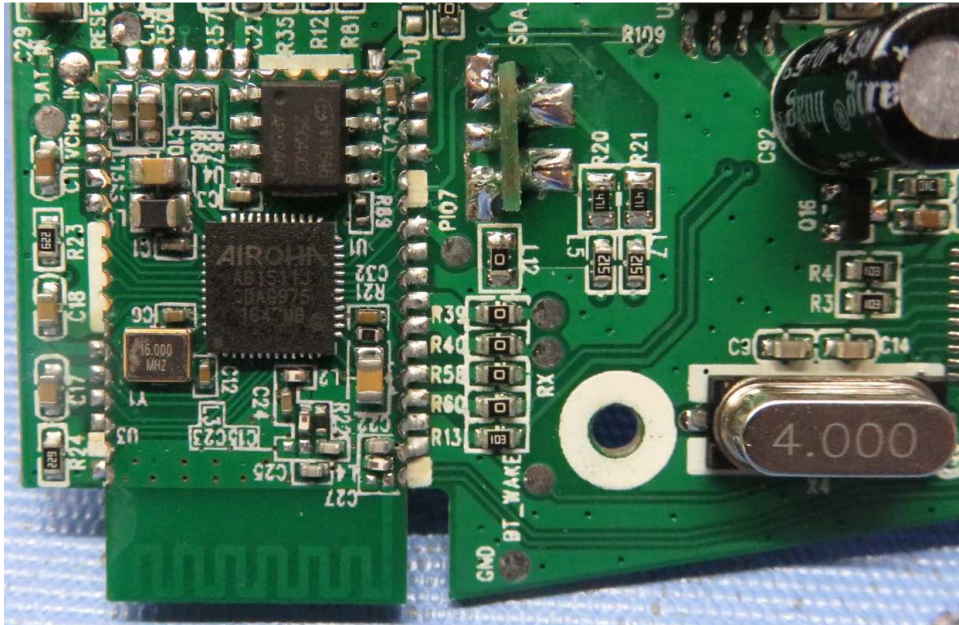

Equipment Photographs

Model: AWSEE3

(Internal)

INTERTEK TESTING SERVICE

Report No.: 16120964HKG-001

Equipment Photographs

Model: AWSEE3

(Internal)

INTERTEK TESTING SERVICE

Report No.: 16120964HKG-001

Equipment Photographs

Model: AWSEE3

(Internal)

FCC ID: VIXAWSEE3B
IC: 21578-AWSEE3B

INTERTEK TESTING SERVICE

Report No.: 16120964HKG-001