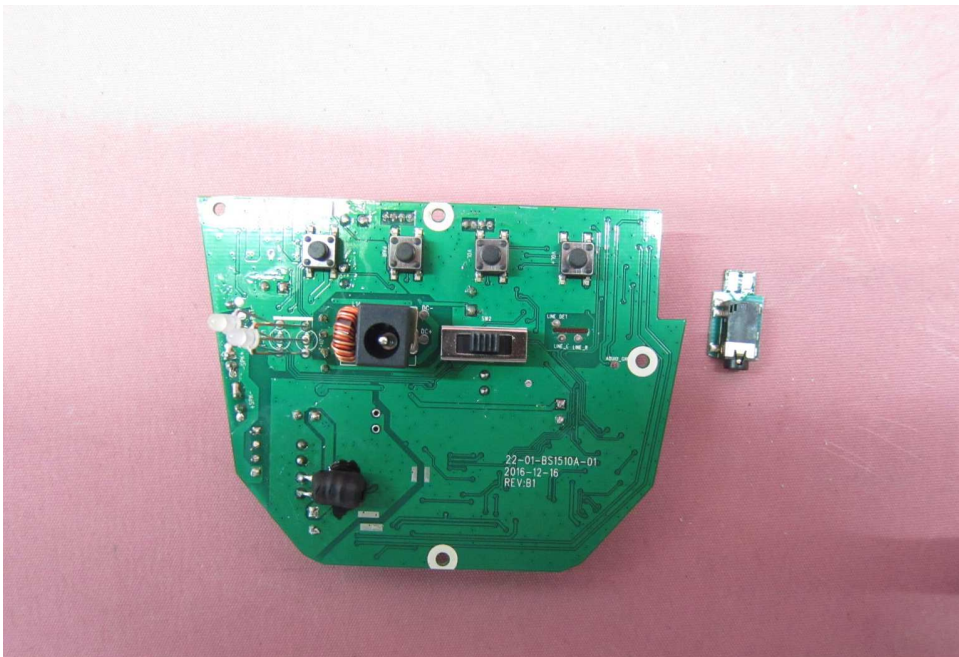

INTERTEK TESTING SERVICE

Report No.: 16120964HKG-001

Equipment Photographs

Model: AWSEE3

(Internal)

FCC ID: VIXAWSEE3B
IC: 21578-AWSEE3B