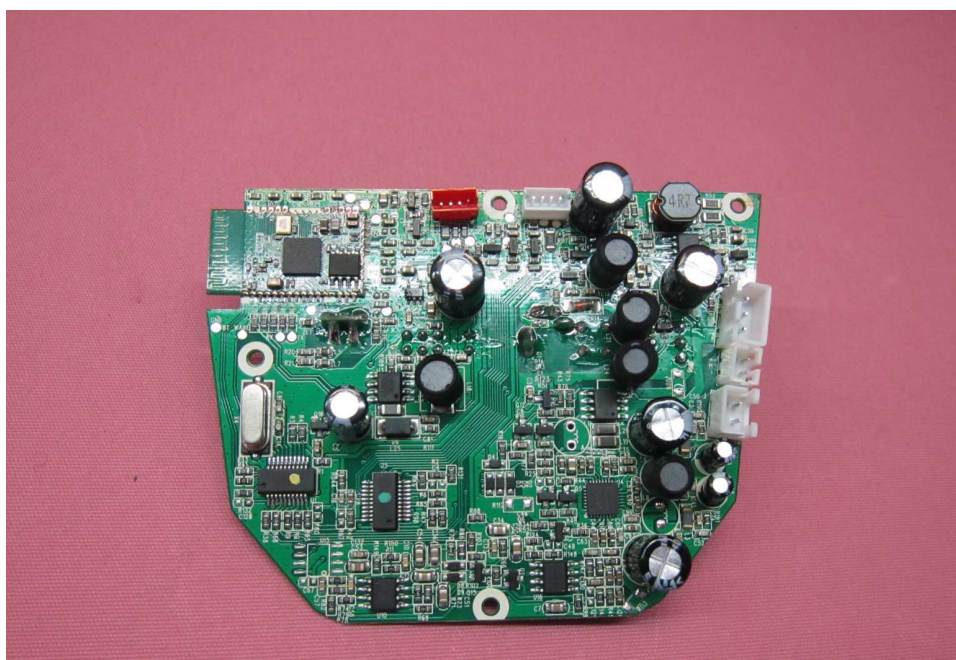

Equipment Photographs

Model: AWSEE3

(Internal)

INTERTEK TESTING SERVICE

Report No.: 16120964HKG-001

Equipment Photographs

Model: AWSEE3

(Internal)