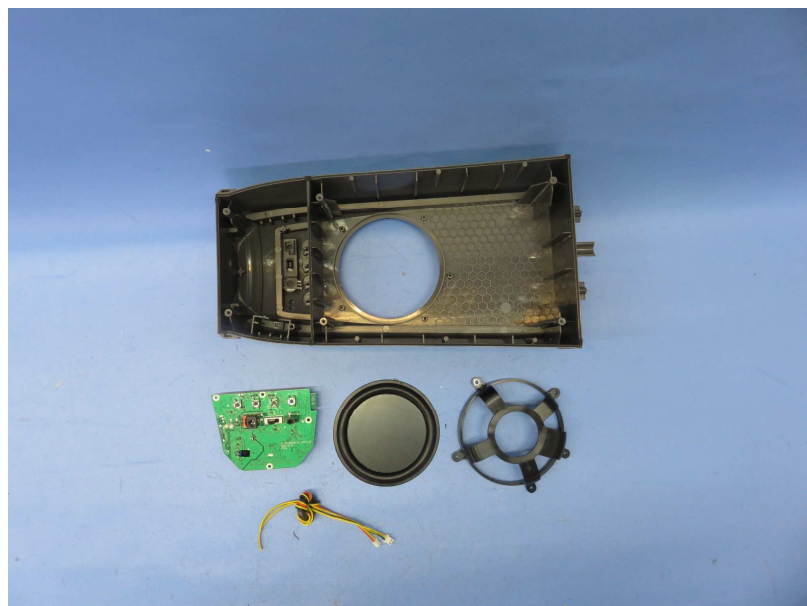

(Internal)

INTERTEK TESTING SERVICE

Report No.: 16120964HKG-001

Equipment Photographs

Model: AWSEE3

(Internal)

INTERTEK TESTING SERVICE

Report No.: 16120964HKG-001

Equipment Photographs

Model: AWSEE3

(Internal)

INTERTEK TESTING SERVICE

Report No.: 16120964HKG-001

Equipment Photographs

Model: AWSEE3

(Internal)