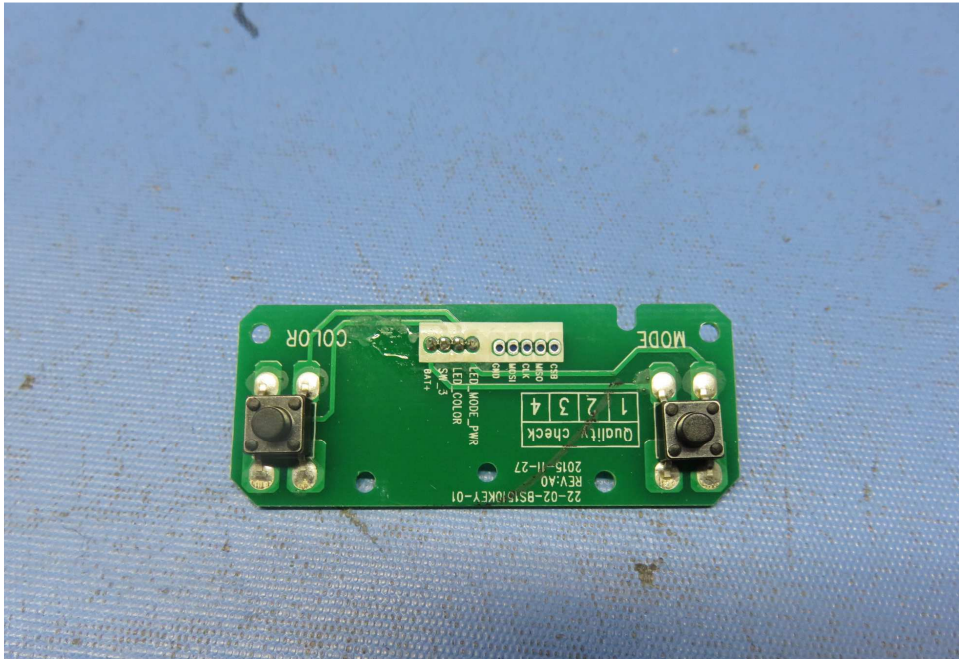

INTERTEK TESTING SERVICE

Report No.: 16120964HKG-001

Equipment Photographs

Model: AWSEE3

(Internal)

INTERTEK TESTING SERVICE

Report No.: 16120964HKG-001

Equipment Photographs

Model: AWSEE3

(Internal)

INTERTEK TESTING SERVICE

Report No.: 16120964HKG-001

Equipment Photographs

Model: AWSEE3

(Internal)

INTERTEK TESTING SERVICE

Report No.: 16120964HKG-001

Equipment Photographs

Model: AWSEE3

(Internal)

INTERTEK TESTING SERVICE

Report No.: 16120964HKG-001

Equipment Photographs

Model: AWSEE3