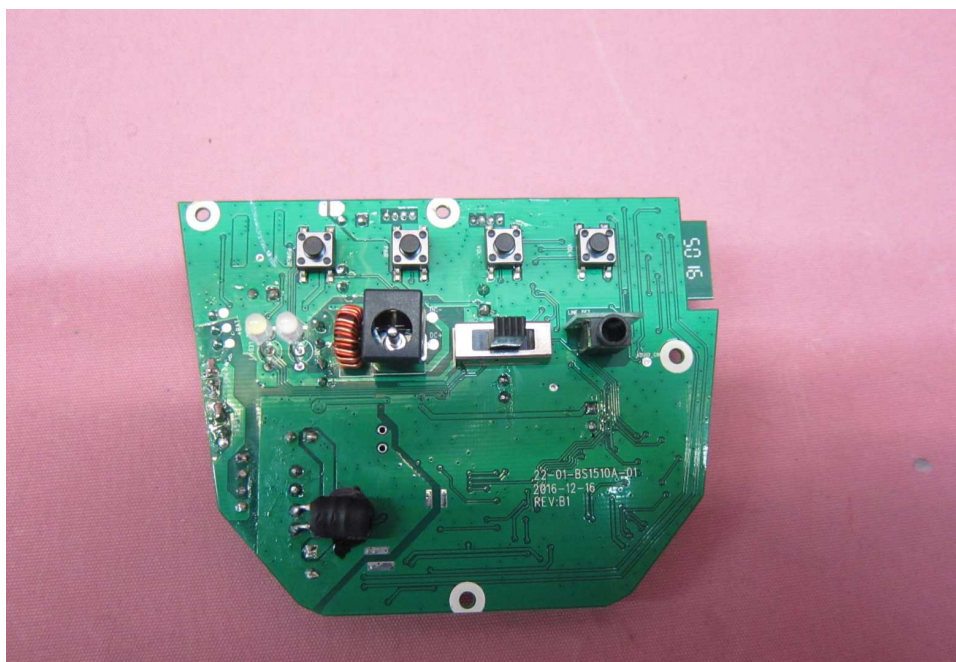

Equipment Photographs

Model: AWSEE3

(Internal)

INTERTEK TESTING SERVICE

Report No.: 16120964HKG-001

Equipment Photographs

Model: AWSEE3

(Internal)

INTERTEK TESTING SERVICE

Report No.: 16120964HKG-001

Equipment Photographs

Model: AWSEE3

(Internal)

FCC ID: VIXAWSEE3B
IC: 21578-AWSEE3B

INTERTEK TESTING SERVICE

Report No.: 16120964HKG-001