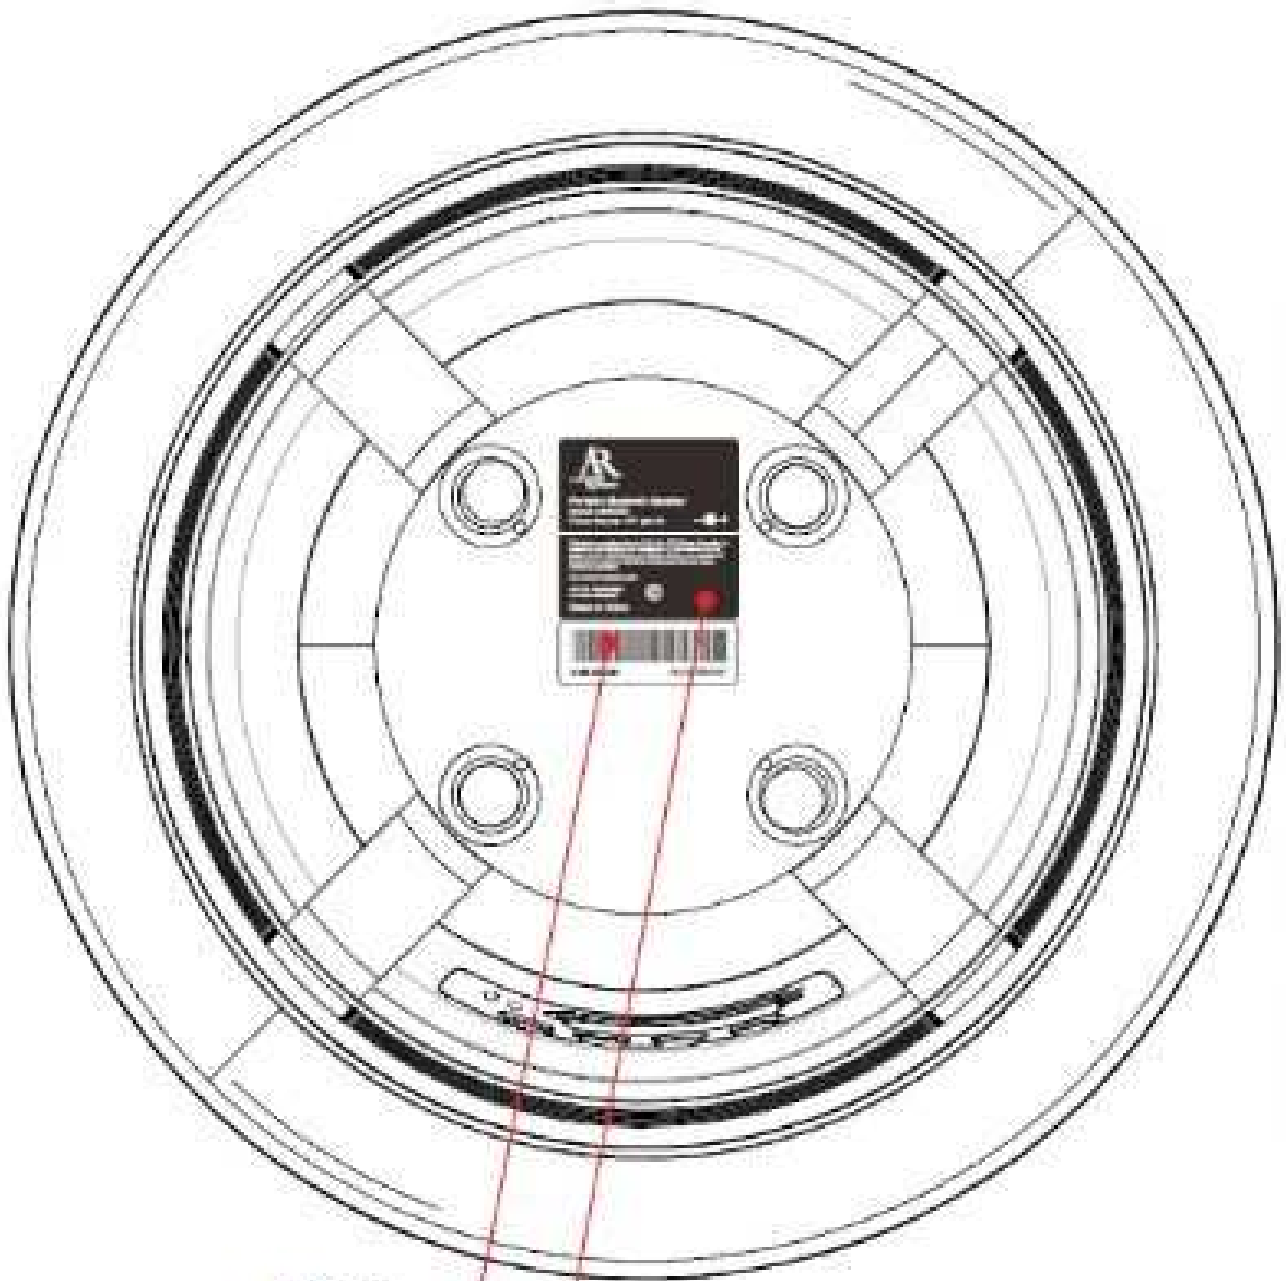

AWSEE3

Bluetooth speaker rating label

P/N: 95-09-BS1510X-01B

Portable bluetooth speaker rating label

Note:

Size: 40*40mm

Print: White font,Black ground,back glue.

Unit: mm

Tolerance: +/-0.5mm

Scale: 1:1

Bottom View

Bar
Code

Label Location