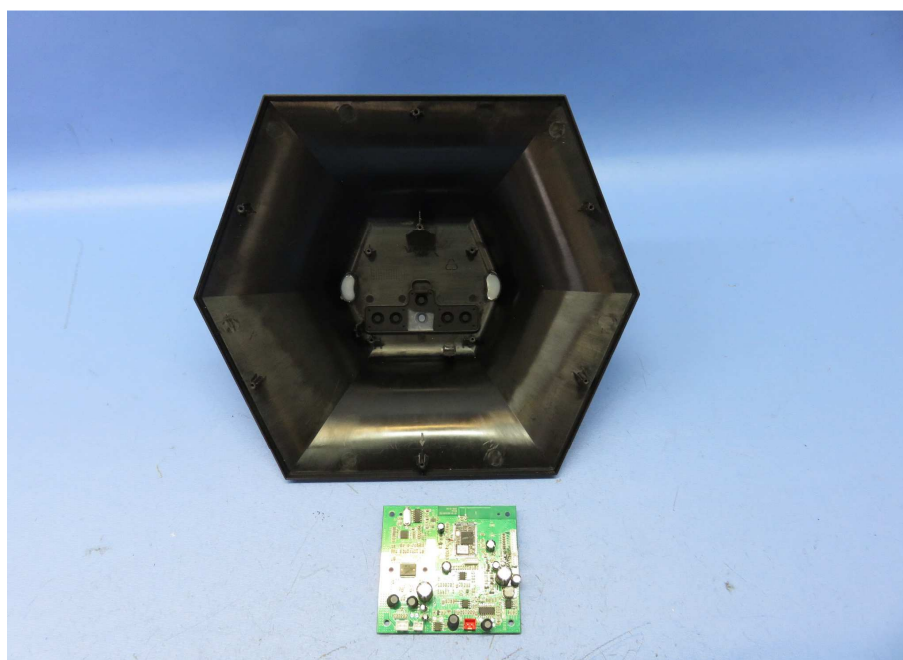

INTERTEK TESTING SERVICE

Equipment Photographs

Model: AWSEE21

(Internal)

INTERTEK TESTING SERVICE

Equipment Photographs

Model: AWSEE21

(Internal)

INTERTEK TESTING SERVICE

Equipment Photographs

Model: AWSEE21

(Internal)

FCC ID: VIXAWSEE21
IC: 342H-AWSEE21

INTERTEK TESTING SERVICE

Equipment Photographs

Model: AWSEE21