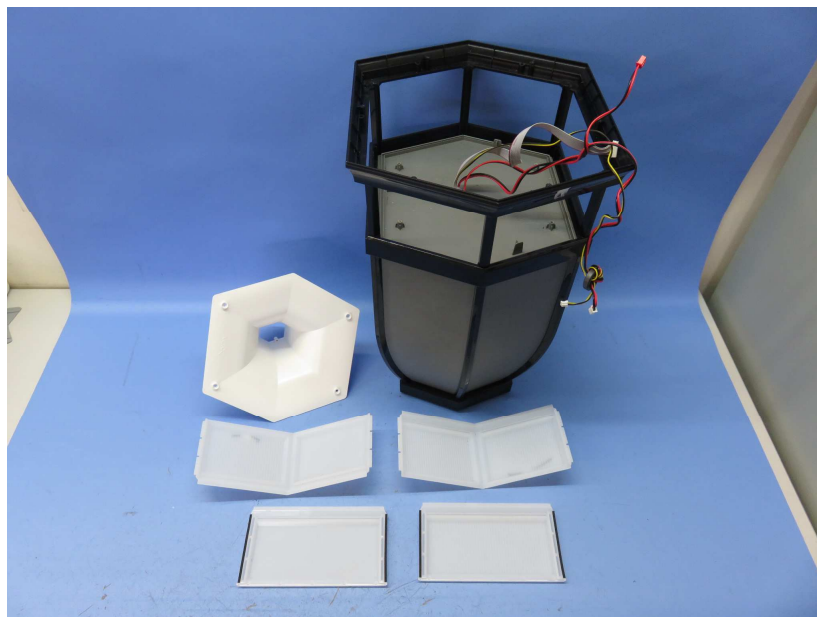

INTERTEK TESTING SERVICE

Equipment Photographs

Model: AWSEE21

(Internal)

INTERTEK TESTING SERVICE

Equipment Photographs

Model: AWSEE21

(Internal)

INTERTEK TESTING SERVICE

Equipment Photographs

Model: AWSEE21

(Internal)

FCC ID: VIXAWSEE21
IC: 342H-AWSEE21

INTERTEK TESTING SERVICE

Equipment Photographs

Model: AWSEE21