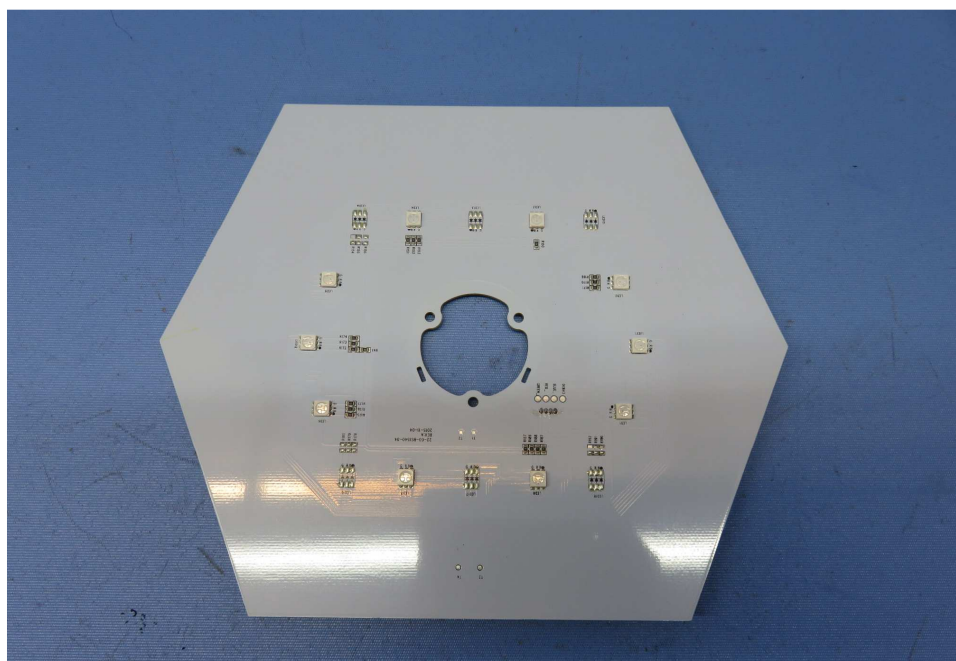

INTERTEK TESTING SERVICE

Equipment Photographs

Model: AWSEE21

(Internal)

INTERTEK TESTING SERVICE

Equipment Photographs

Model: AWSEE21

(Internal)

INTERTEK TESTING SERVICE

Equipment Photographs

Model: AWSEE21

(Internal)

FCC ID: VIXAWSEE21
IC: 342H-AWSEE21

INTERTEK TESTING SERVICE

Equipment Photographs

Model: AWSEE21