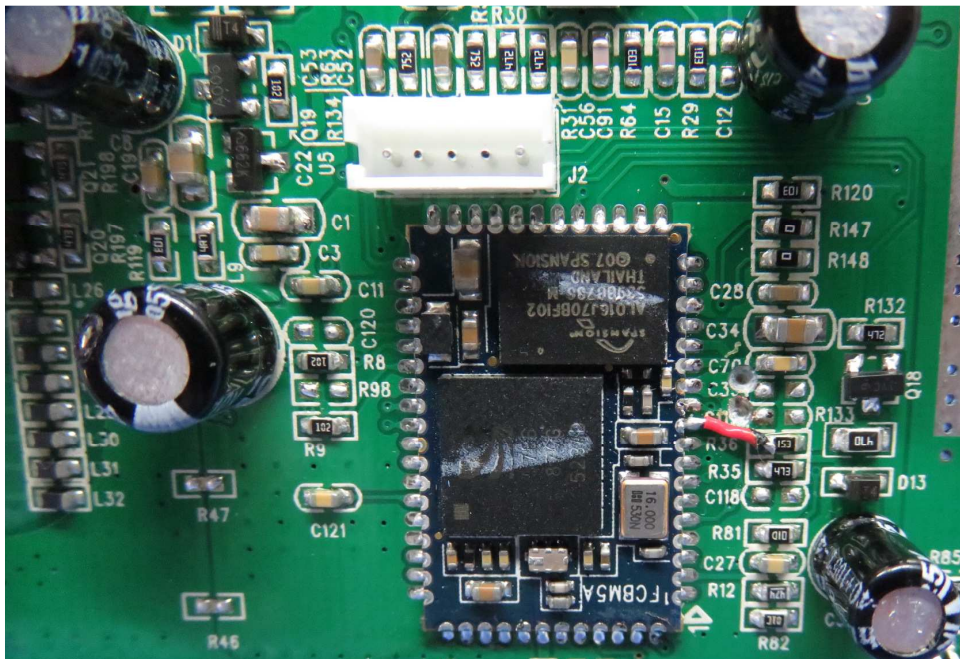

INTERTEK TESTING SERVICE

Equipment Photographs

Model: AWSEE21

(Internal)

INTERTEK TESTING SERVICE

Equipment Photographs

Model: AWSEE21

(Internal)

INTERTEK TESTING SERVICE

Equipment Photographs

Model: AWSEE21

(Internal)

FCC ID: VIXAWSEE21
IC: 342H-AWSEE21

INTERTEK TESTING SERVICE

Equipment Photographs

Model: AWSEE21