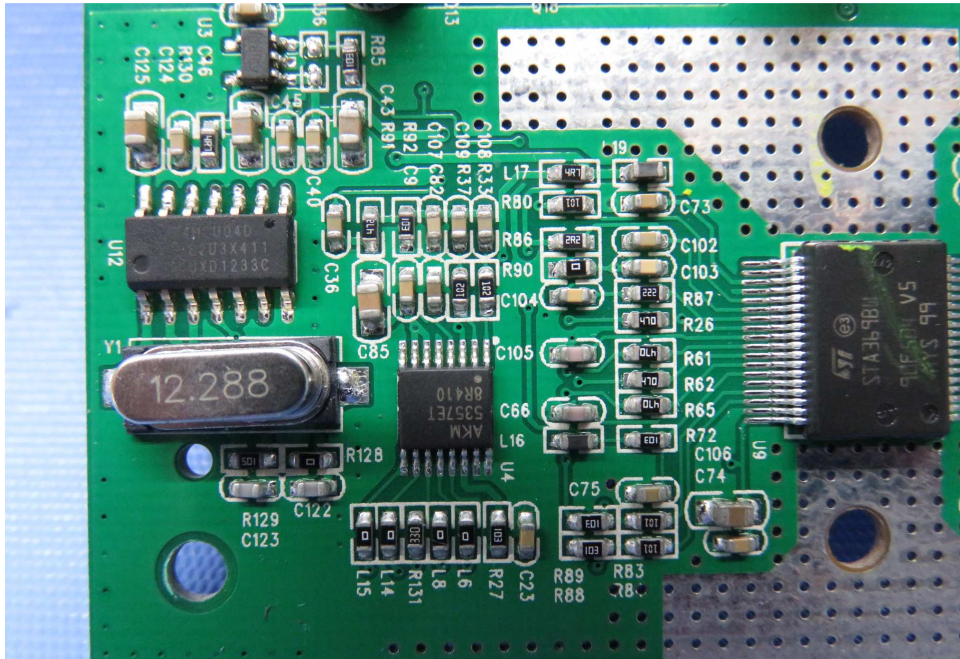

INTERTEK TESTING SERVICE

Equipment Photographs

Model: AWSEE21

(Internal)

INTERTEK TESTING SERVICE

Equipment Photographs

Model: AWSEE21

(Internal)

INTERTEK TESTING SERVICE

Equipment Photographs

Model: AWSEE21

(Internal)

FCC ID: VIXAWSEE21
IC: 342H-AWSEE21

INTERTEK TESTING SERVICE

Equipment Photographs

Model: AWSEE21