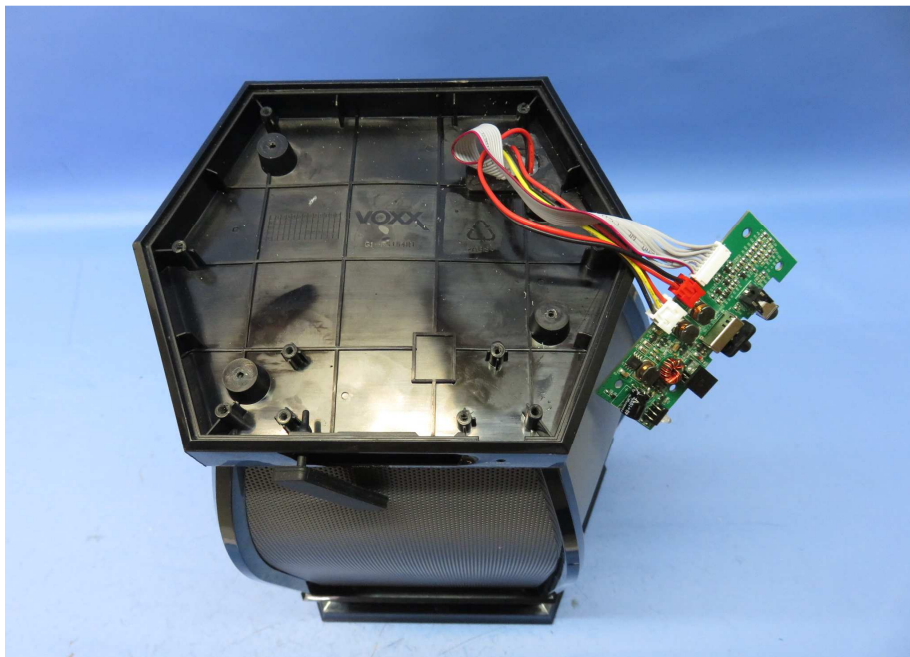

INTERTEK TESTING SERVICE

Equipment Photographs

Model: AWSEE21

(Internal)

INTERTEK TESTING SERVICE

Equipment Photographs

Model: AWSEE21

(Internal)

INTERTEK TESTING SERVICE

Equipment Photographs

Model: AWSEE21

(Internal)

FCC ID: VIXAWSEE21
IC: 342H-AWSEE21

INTERTEK TESTING SERVICE

Equipment Photographs

Model: AWSEE21

(Internal)

INTERTEK TESTING SERVICE

Equipment Photographs

Model: AWSEE21

(Internal)

INTERTEK TESTING SERVICE

Equipment Photographs

Model: AWSEE21