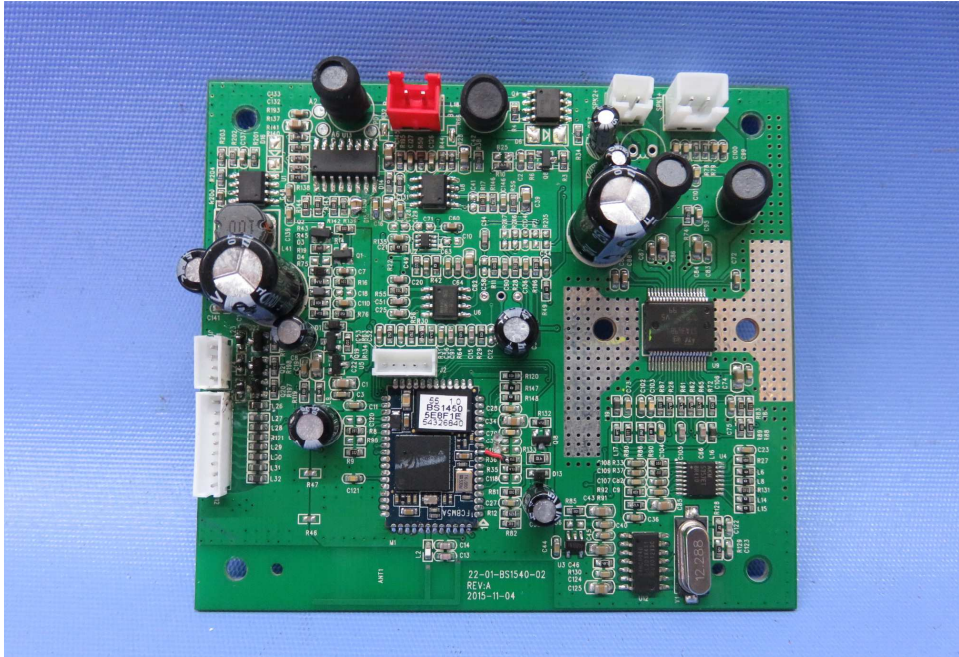

INTERTEK TESTING SERVICE

Equipment Photographs

Model: AWSEE21

(Internal)

INTERTEK TESTING SERVICE

Equipment Photographs

Model: AWSEE21

(Internal)

INTERTEK TESTING SERVICE

Equipment Photographs

Model: AWSEE21

(Internal)

FCC ID: VIXAWSEE21
IC: 342H-AWSEE21

INTERTEK TESTING SERVICE

Equipment Photographs

Model: AWSEE21