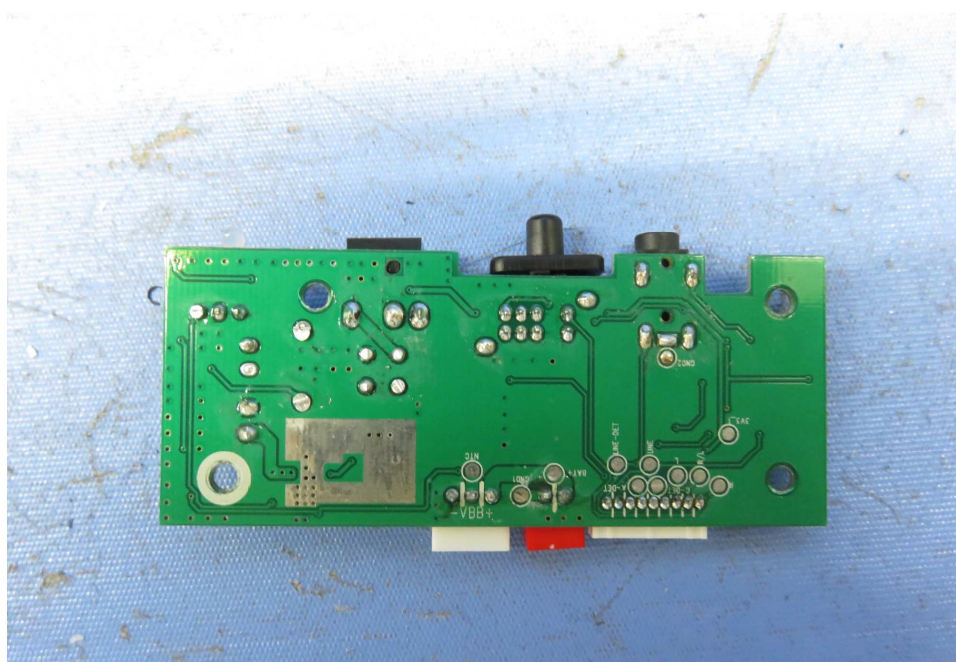

INTERTEK TESTING SERVICE

Equipment Photographs

Model: AWSEE21

(Internal)

FCC ID: VIXAWSEE21
IC: 342H-AWSEE21

INTERTEK TESTING SERVICE

Equipment Photographs

Model: AWSEE21

(Internal)

INTERTEK TESTING SERVICE

Equipment Photographs

Model: AWSEE21

(Internal)

INTERTEK TESTING SERVICE

Equipment Photographs

Model: AWSEE21

(Internal)

INTERTEK TESTING SERVICE

Equipment Photographs

Model: AWSEE21

(Internal)