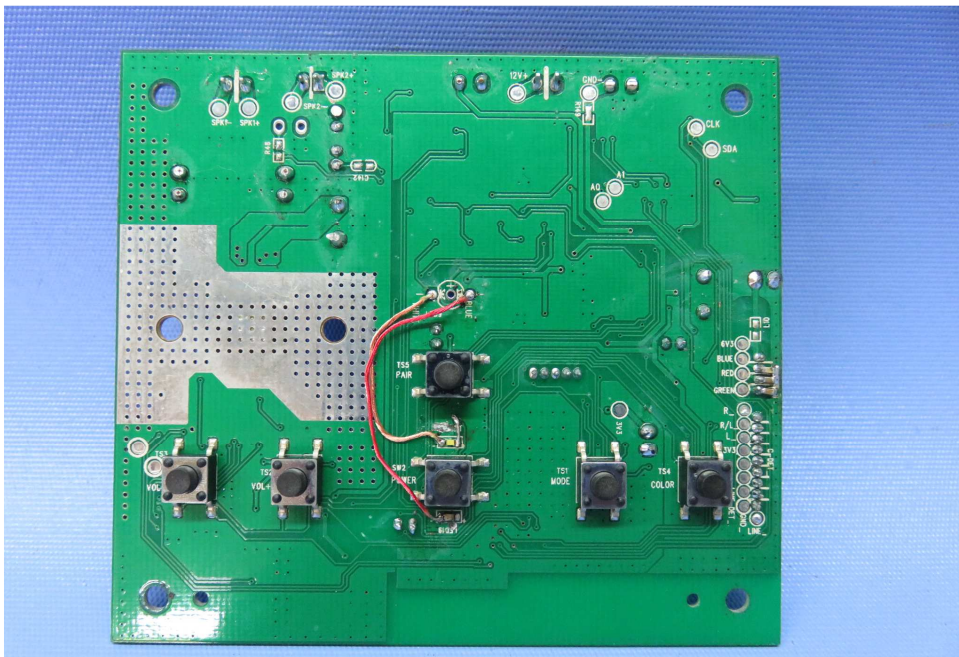

INTERTEK TESTING SERVICE

Equipment Photographs

Model: AWSEE21

(Internal)

INTERTEK TESTING SERVICE

Equipment Photographs

Model: AWSEE21

(Internal)

INTERTEK TESTING SERVICE

Equipment Photographs

Model: AWSEE21

(Internal)

FCC ID: VIXAWSEE21
IC: 342H-AWSEE21

INTERTEK TESTING SERVICE

Equipment Photographs

Model: AWSEE21