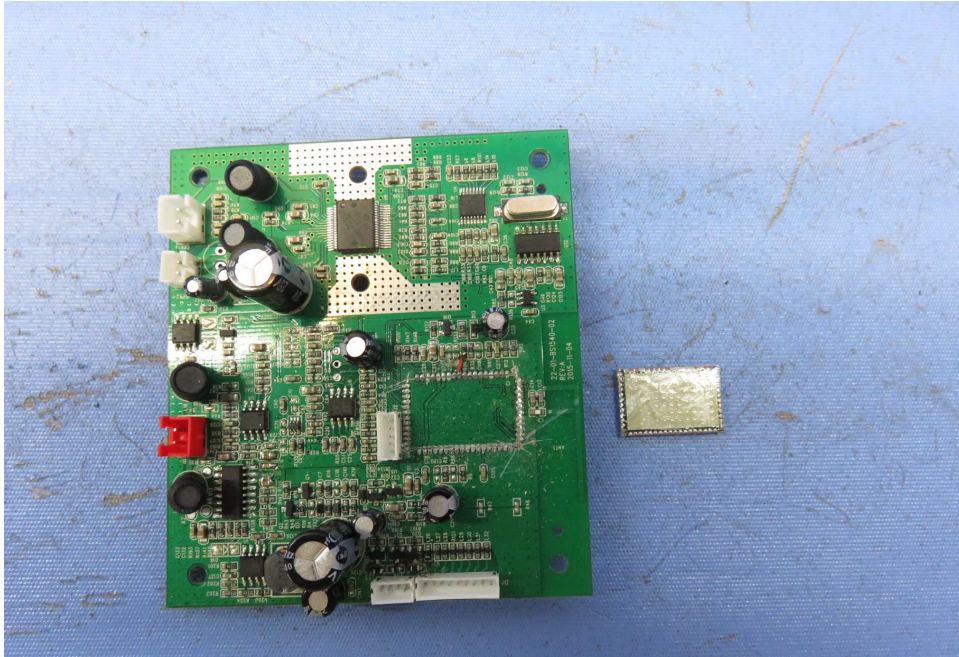

INTERTEK TESTING SERVICE

Equipment Photographs

Model: AWSEE21

(Internal)

INTERTEK TESTING SERVICE

Equipment Photographs

Model: AWSEE21

(Internal)

INTERTEK TESTING SERVICE

Equipment Photographs

Model: AWSEE21

(Internal)

FCC ID: VIXAWSEE21
IC: 342H-AWSEE21

INTERTEK TESTING SERVICE

Equipment Photographs

Model: AWSEE21