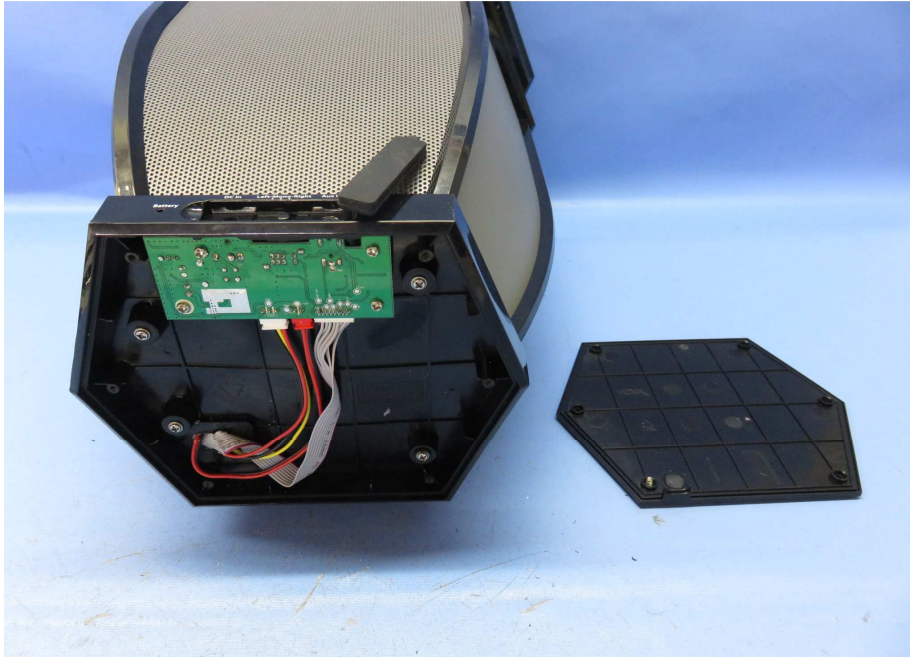

INTERTEK TESTING SERVICE

Equipment Photographs

Model: AWSEE21

(Internal)

INTERTEK TESTING SERVICE

Equipment Photographs

Model: AWSEE21

(Internal)

INTERTEK TESTING SERVICE

Equipment Photographs

Model: AWSEE21

(Internal)

FCC ID: VIXAWSEE21
IC: 342H-AWSEE21

INTERTEK TESTING SERVICE

Equipment Photographs

Model: AWSEE21

(Internal)

INTERTEK TESTING SERVICE

Equipment Photographs

Model: AWSEE21

(Internal)

INTERTEK TESTING SERVICE

Equipment Photographs

Model: AWSEE21