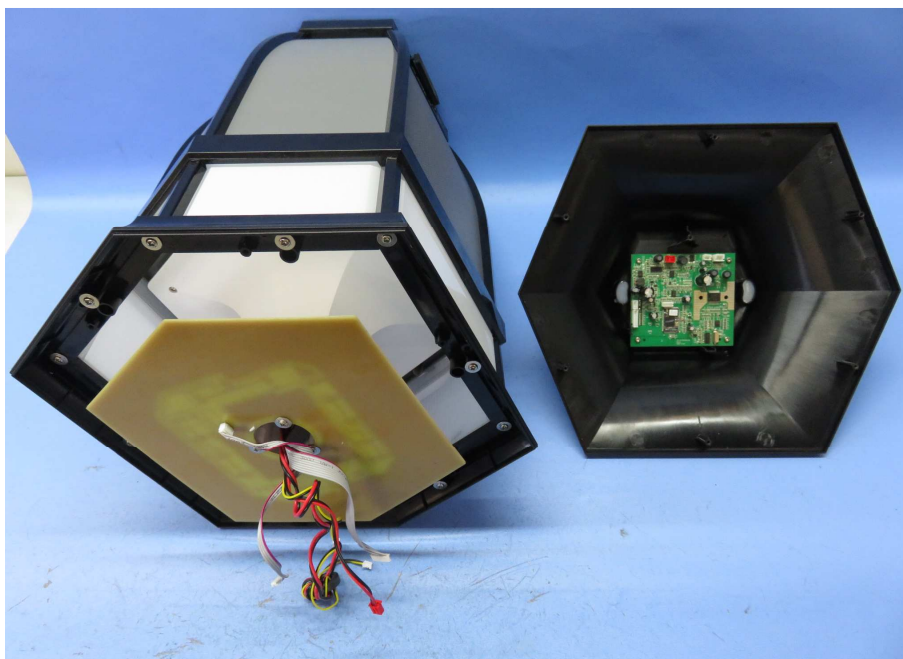

INTERTEK TESTING SERVICE

Equipment Photographs

Model: AWSEE21

(Internal)

INTERTEK TESTING SERVICE

Equipment Photographs

Model: AWSEE21

(Internal)

INTERTEK TESTING SERVICE

Equipment Photographs

Model: AWSEE21

(Internal)

FCC ID: VIXAWSEE21
IC: 342H-AWSEE21

INTERTEK TESTING SERVICE

Equipment Photographs

Model: AWSEE21