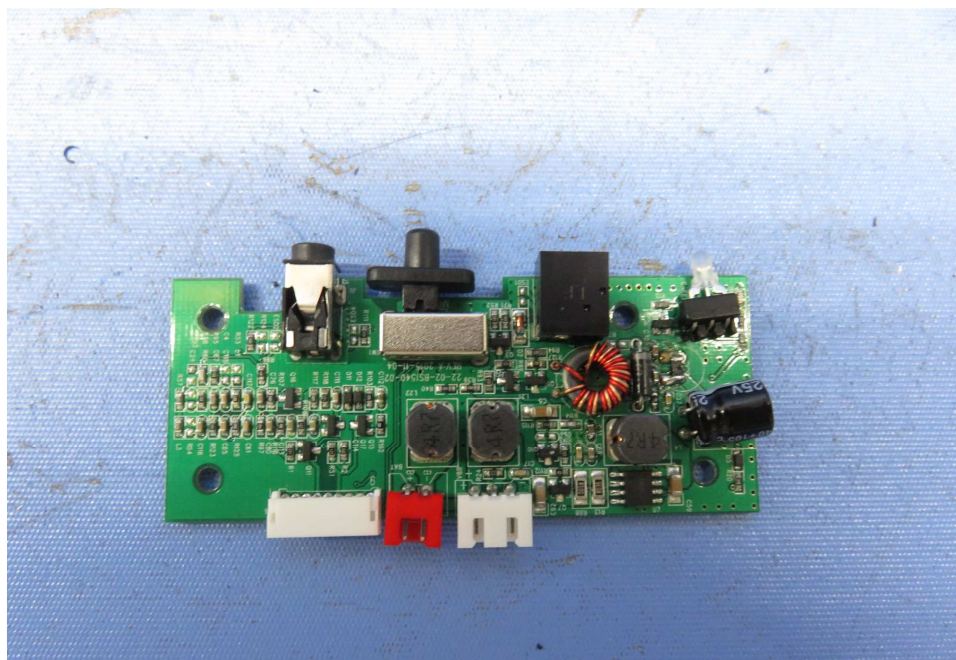

INTERTEK TESTING SERVICE

Equipment Photographs

Model: AWSEE21

(Internal)

FCC ID: VIXAWSEE21
IC: 342H-AWSEE21

INTERTEK TESTING SERVICE

Equipment Photographs

Model: AWSEE21

(Internal)

INTERTEK TESTING SERVICE

Equipment Photographs

Model: AWSEE21

(Internal)

INTERTEK TESTING SERVICE

Equipment Photographs

Model: AWSEE21

(Internal)

INTERTEK TESTING SERVICE

Equipment Photographs

Model: AWSEE21

(Internal)