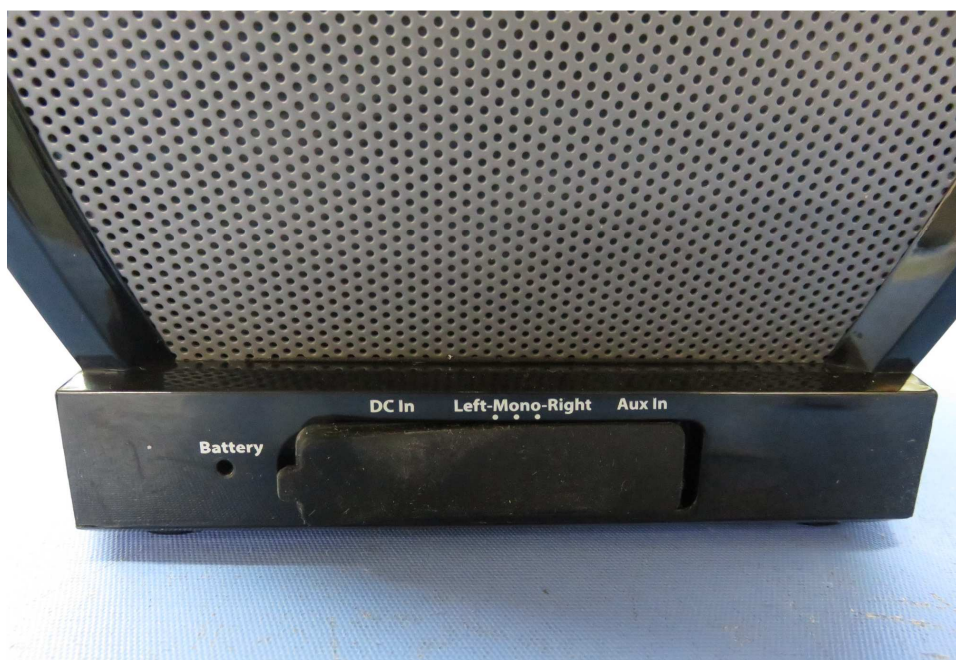

INTERTEK TESTING SERVICE

Equipment Photographs

Model: AWSEE21

(External)

FCC ID: VIXAWSEE21
IC: 342H-AWSEE21