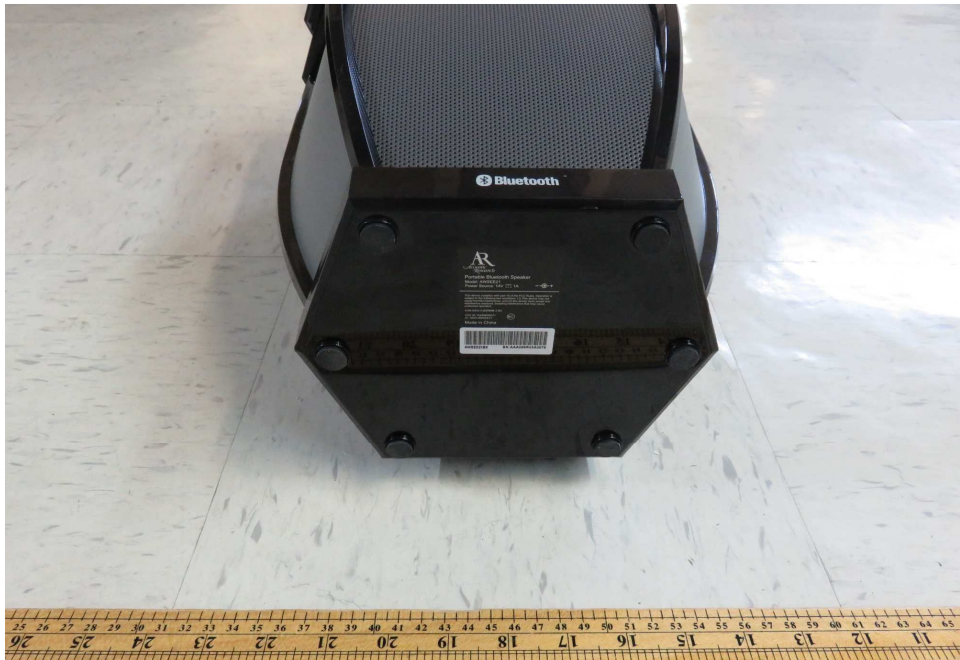

INTERTEK TESTING SERVICE

Equipment Photographs

Model: AWSEE21

(External)

FCC ID: VIXAWSEE21
IC: 342H-AWSEE21