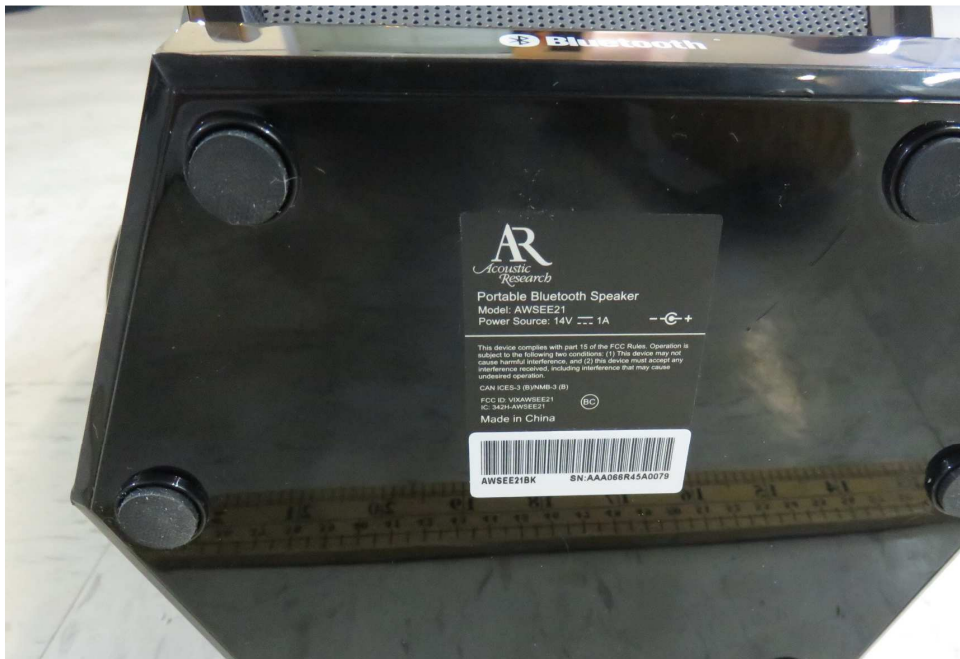

INTERTEK TESTING SERVICE

Equipment Photographs

Model: AWSEE21

(External)

FCC ID: VIXAWSEE21
IC: 342H-AWSEE21