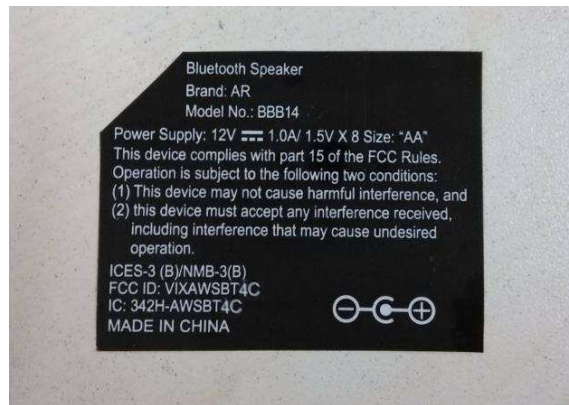

Label Artwork and Location

Model: AWSBT4

Model: BBB14

Location:

Size: 45mm x 35mm

Location: At the bottom of the sample