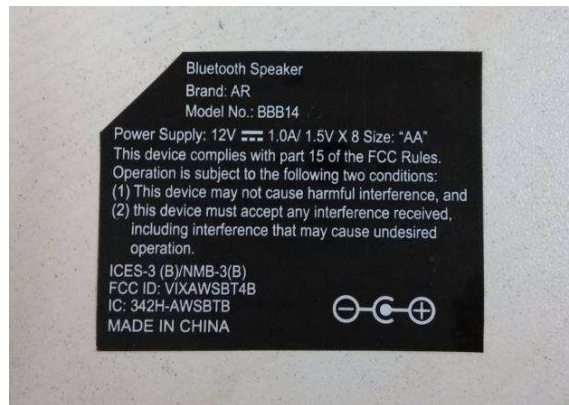

## Label Artwork and Location

Model: AWSBT4-B

Model: BBB14

Location:

Size: 45mm x 35mm

Location: At the bottom of the sample