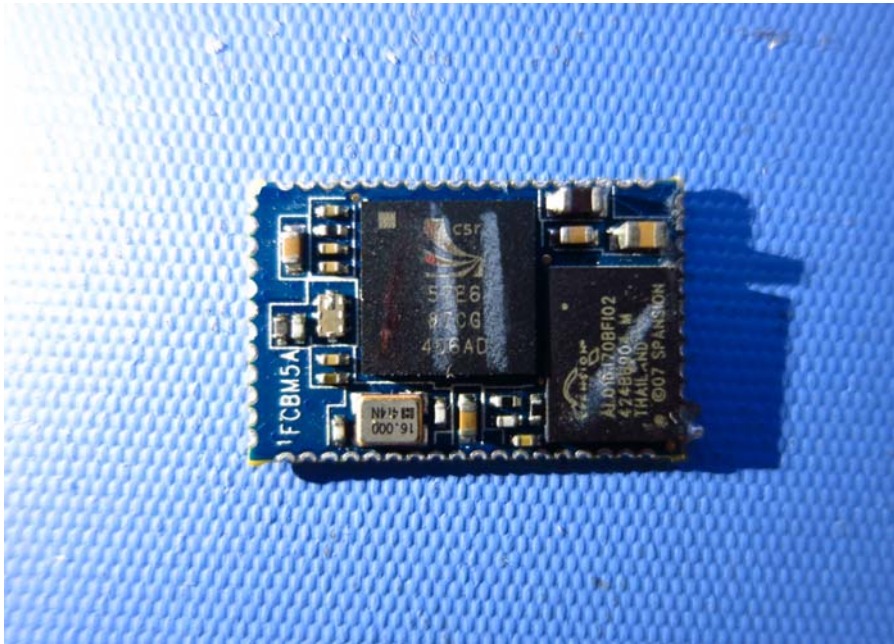

INTERTEK TESTING SERVICE

Report: 14101206HKG-001

Equipment Photographs

Model : AWSBT10

(Internal)

INTERTEK TESTING SERVICE

Report: 14101206HKG-001

Equipment Photographs

Model : AWSBT10

(Internal)

INTERTEK TESTING SERVICE

Report: 14101206HKG-001

Equipment Photographs

Model : AWSBT10

(Internal)

INTERTEK TESTING SERVICE

Report: 14101206HKG-001

Equipment Photographs

Model : AWSBT10

(Internal)

INTERTEK TESTING SERVICE

Report: 14101206HKG-001

Equipment Photographs

Model : AWSBT10