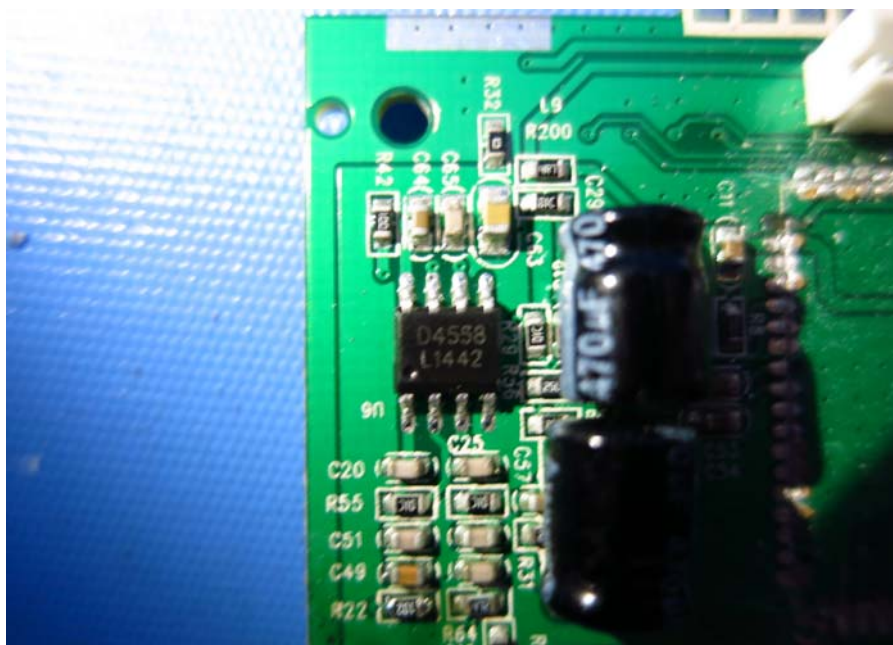

INTERTEK TESTING SERVICE

Report: 14101206HKG-001

Equipment Photographs

Model : AWSBT10

(Internal)