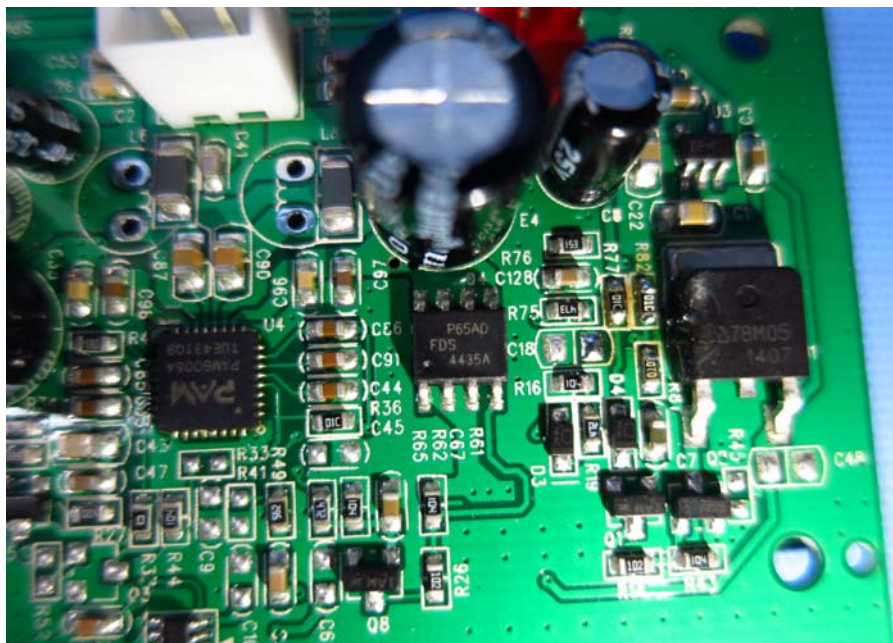

INTERTEK TESTING SERVICE

Report: 14101206HKG-001

Equipment Photographs

Model : AWSBT10

(Internal)