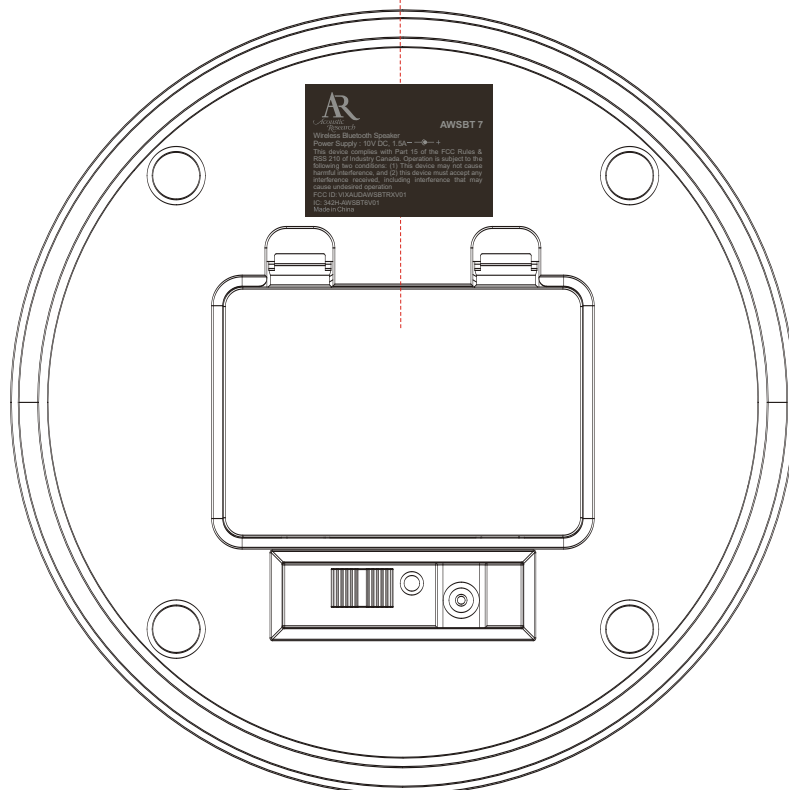

For Speaker (usage=1)

98-14-2874B

Background: Matt Black C
Wording: PMS877C
Coating: Matt
Tolerance: +/-0.2mm
Material/Diecut Ref.: 98-14-2688

Scale 1:1

Scale 2:1

For Speaker (usage: 1)

98-14-2861C

Background: Matt Black C
Wording: PMS877C
Coating: Matt
Size: 48X34mm
Tolerance: +/-0.5mm
Material Ref.: 98-14-2687

Scale 1 : 1

Scale 2 : 1

For Speaker (usage=1)

98-14-2891B

Background: Matt Black C
Wording: PMS877C
Coating: Matt
Tolerance: +/-0.2mm
Material/Diecut Ref.: 98-14-2688

Scale 1:1

Scale 2:1