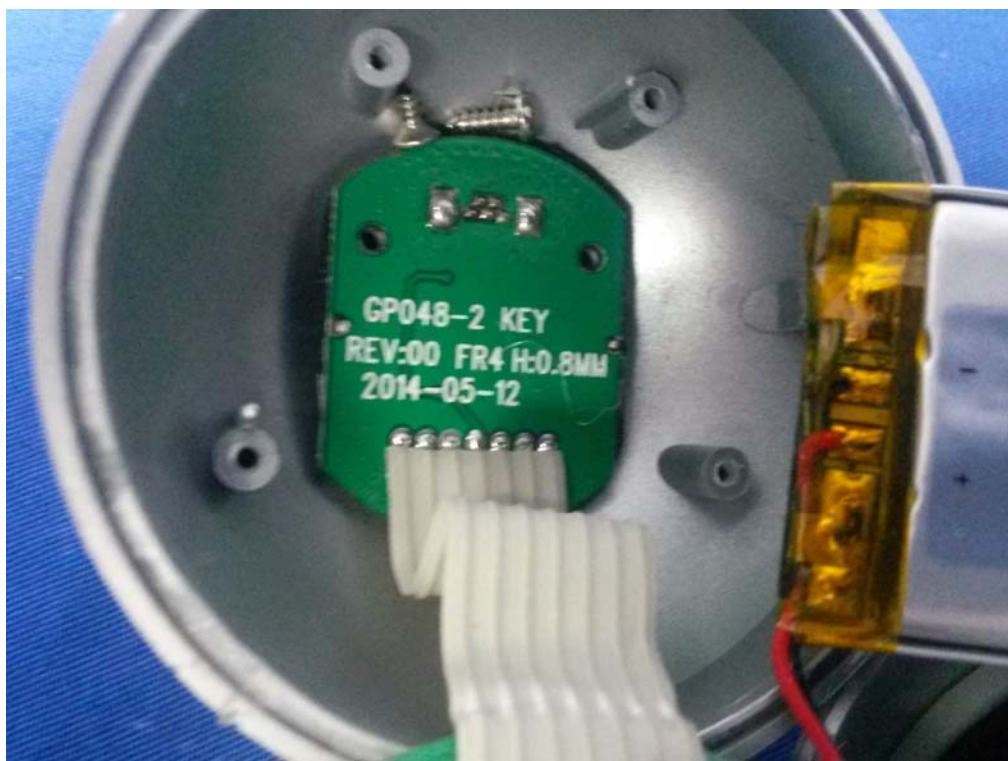

Antenna location

8-2 KEY
FR4 H:0.8MM
-05-12

Jiangsu CEL
- 603030 3.7V
520mAh 1.92Wh
+
UL
MH48615