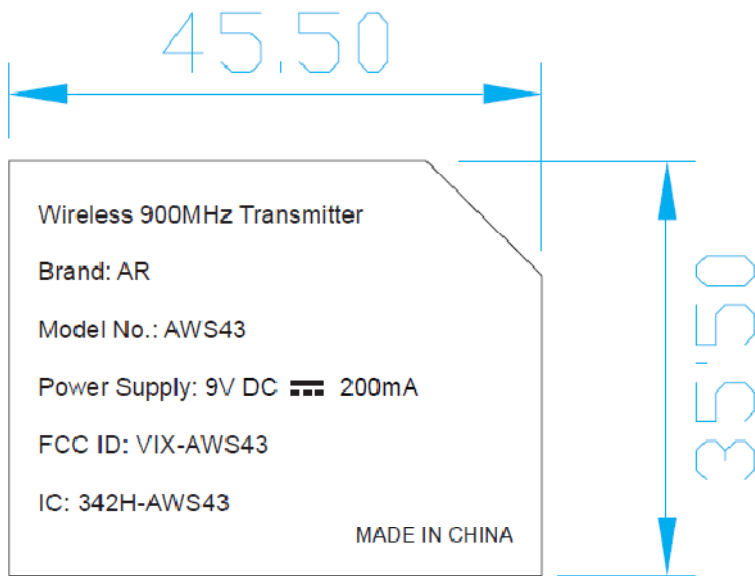

Label

Model: AWS43

TX Label

White lettering on Black B/G

Label Location