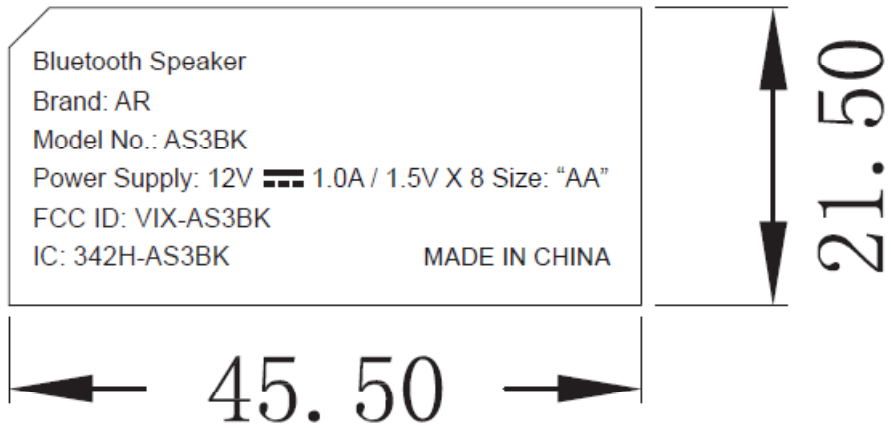

Label

Model: AS3BK
Rating Label
White lettering on Black B/G

Label Location