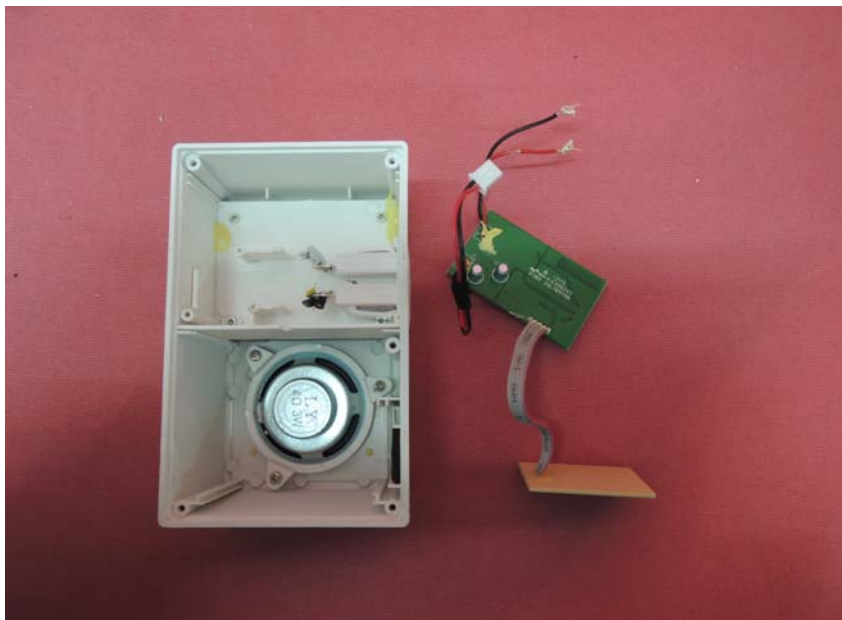

INTERTEK TESTING SERVICE

Report No.: 14010330HKG-005

Equipment Photographs

Model: ARSWP1

(Internal)

FCC ID:VIX-ARSWP1
IC:342H-ARSWP1

INTERTEK TESTING SERVICE

Report No.: 14010330HKG-005

Equipment Photographs

Model: ARSWP1

(Internal)

FCC ID:VIX-ARSWP1
IC:342H-ARSWP1

INTERTEK TESTING SERVICE

Report No.: 14010330HKG-005

Equipment Photographs

Model: ARSWP1

(Internal)

FCC ID:VIX-ARSWP1
IC:342H-ARSWP1

INTERTEK TESTING SERVICE

Report No.: 14010330HKG-005

Equipment Photographs

Model: ARSWP1

(Internal)

FCC ID:VIX-ARSWP1
IC:342H-ARSWP1