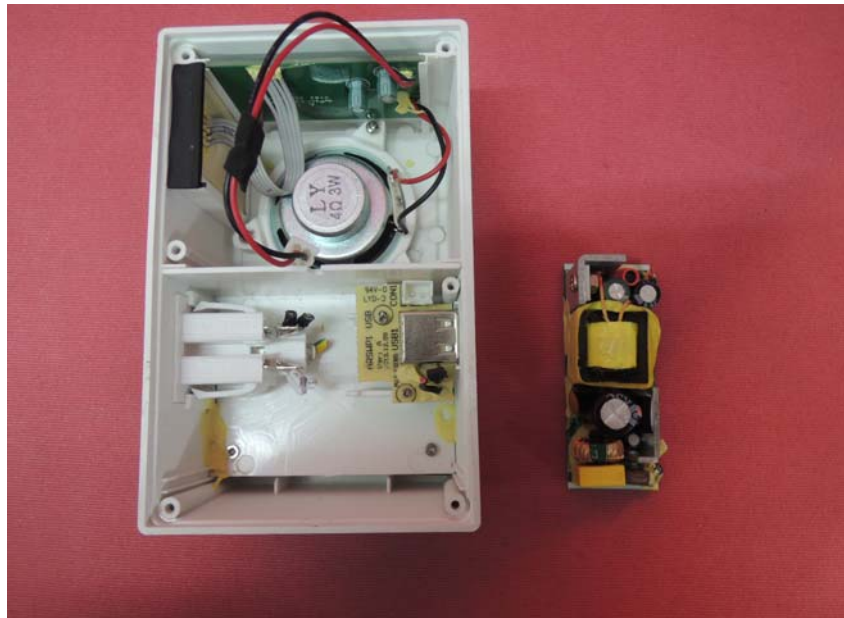

INTERTEK TESTING SERVICE

Report No.: 14010330HKG-005

Equipment Photographs

Model: ARSWP1

(Internal)

FCC ID:VIX-ARSWP1
IC:342H-ARSWP1

INTERTEK TESTING SERVICE

Report No.: 14010330HKG-005

Equipment Photographs

Model: ARSWP1

(Internal)

FCC ID:VIX-ARSWP1
IC:342H-ARSWP1

INTERTEK TESTING SERVICE

Report No.: 14010330HKG-005

Equipment Photographs

Model: ARSWP1

(Internal)

FCC ID:VIX-ARSWP1
IC:342H-ARSWP1

INTERTEK TESTING SERVICE

Report No.: 14010330HKG-005

Equipment Photographs

Model: ARSWP1

(Internal)

FCC ID:VIX-ARSWP1
IC:342H-ARSWP1