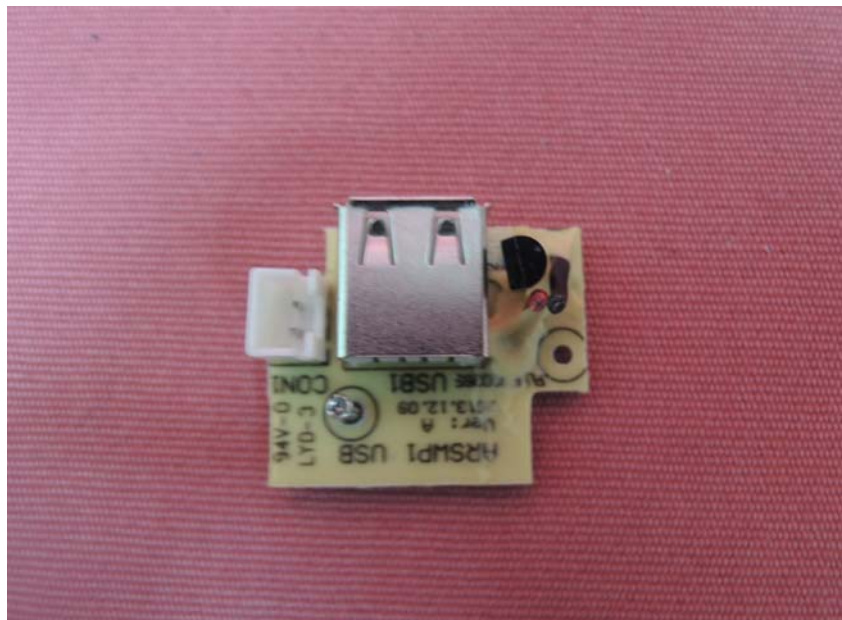

INTERTEK TESTING SERVICE

Report No.: 14010330HKG-005

Equipment Photographs

Model: ARSWP1

(Internal)

FCC ID:VIX-ARSWP1
IC:342H-ARSWP1

INTERTEK TESTING SERVICE

Report No.: 14010330HKG-005

Equipment Photographs

Model: ARSWP1

(Internal)

FCC ID:VIX-ARSWP1
IC:342H-ARSWP1

INTERTEK TESTING SERVICE

Report No.: 14010330HKG-005

Equipment Photographs

Model: ARSWP1

(Internal)

FCC ID:VIX-ARSWP1
IC:342H-ARSWP1

INTERTEK TESTING SERVICE

Report No.: 14010330HKG-005

Equipment Photographs

Model: ARSWP1

(Internal)

FCC ID:VIX-ARSWP1
IC:342H-ARSWP1