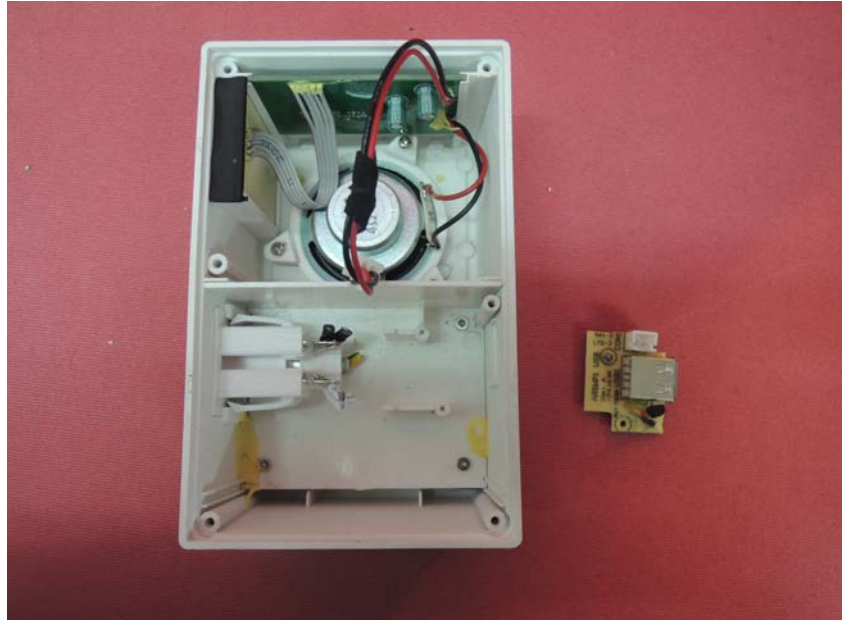

INTERTEK TESTING SERVICE

Report No.: 14010330HKG-005

Equipment Photographs

Model: ARSWP1

(Internal)

FCC ID:VIX-ARSWP1
IC:342H-ARSWP1

INTERTEK TESTING SERVICE

Report No.: 14010330HKG-005

Equipment Photographs

Model: ARSWP1

(Internal)

FCC ID:VIX-ARSWP1
IC:342H-ARSWP1

INTERTEK TESTING SERVICE

Report No.: 14010330HKG-005

Equipment Photographs

Model: ARSWP1

(Internal)

FCC ID:VIX-ARSWP1
IC:342H-ARSWP1

INTERTEK TESTING SERVICE

Report No.: 14010330HKG-005

Equipment Photographs

Model: ARSWP1

(Internal)

FCC ID:VIX-ARSWP1
IC:342H-ARSWP1