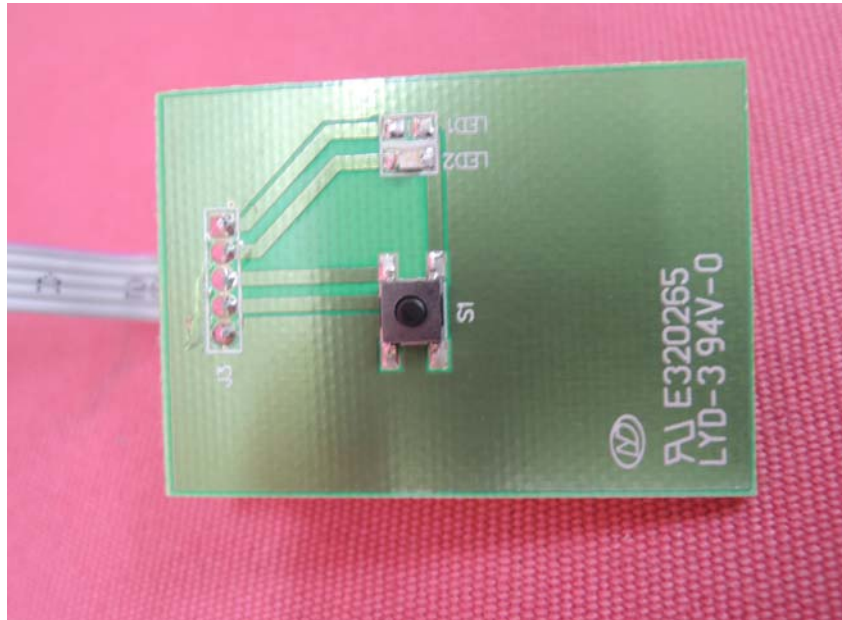

INTERTEK TESTING SERVICE

Report No.: 14010330HKG-005

Equipment Photographs

Model: ARSWP1

(Internal)

FCC ID:VIX-ARSWP1
IC:342H-ARSWP1

INTERTEK TESTING SERVICE

Report No.: 14010330HKG-005

Equipment Photographs

Model: ARSWP1

(Internal)

FCC ID:VIX-ARSWP1
IC:342H-ARSWP1

INTERTEK TESTING SERVICE

Report No.: 14010330HKG-005

Equipment Photographs

Model: ARSWP1

(Internal)

FCC ID:VIX-ARSWP1
IC:342H-ARSWP1

INTERTEK TESTING SERVICE

Report No.: 14010330HKG-005

Equipment Photographs

Model: ARSWP1

(Internal)

FCC ID:VIX-ARSWP1
IC:342H-ARSWP1