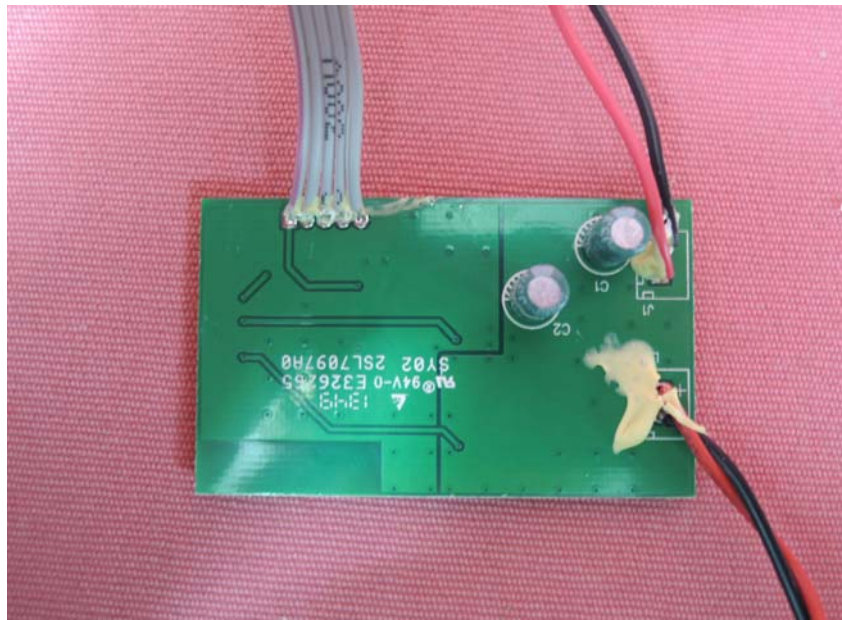

(Internal)

FCC ID:VIX-ARSWP1
IC:342H-ARSWP1

INTERTEK TESTING SERVICE

Report No.: 14010330HKG-005

Equipment Photographs

Model: ARSWP1

(Internal)

FCC ID:VIX-ARSWP1
IC:342H-ARSWP1

INTERTEK TESTING SERVICE

Report No.: 14010330HKG-005

Equipment Photographs

Model: ARSWP1

(Internal)

FCC ID:VIX-ARSWP1
IC:342H-ARSWP1

INTERTEK TESTING SERVICE

Report No.: 14010330HKG-005

Equipment Photographs

Model: ARSWP1

(Internal)

FCC ID:VIX-ARSWP1
IC:342H-ARSWP1

INTERTEK TESTING SERVICE

Report No.: 14010330HKG-005

Equipment Photographs

Model: ARSWP1