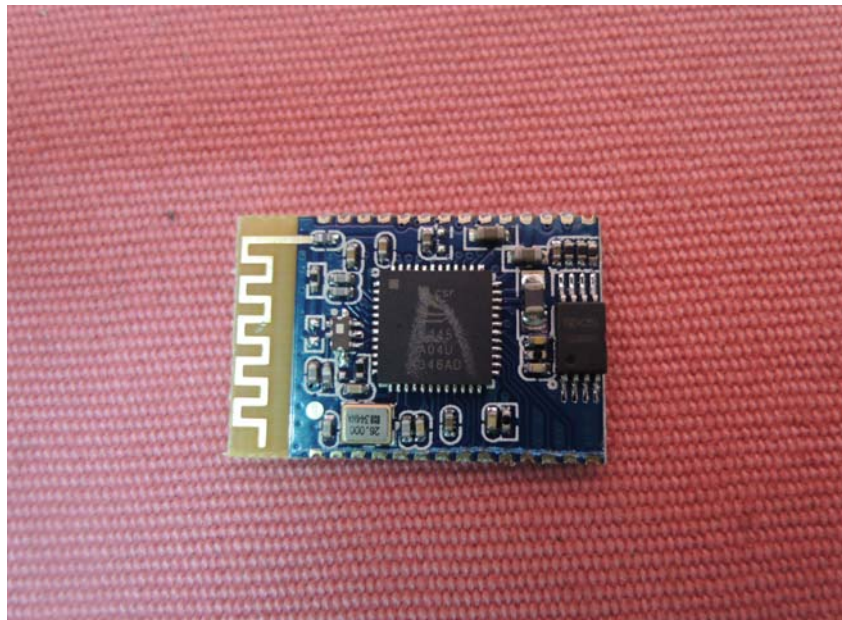

Equipment Photographs

Model: ARSWP1

(Internal)

FCC ID:VIX-ARSWP1
IC:342H-ARSWP1

INTERTEK TESTING SERVICE

Report No.: 14010330HKG-005

Equipment Photographs

Model: ARSWP1

(Internal)

FCC ID:VIX-ARSWP1
IC:342H-ARSWP1

INTERTEK TESTING SERVICE

Report No.: 14010330HKG-005

Equipment Photographs

Model: ARSWP1

(Internal)

FCC ID:VIX-ARSWP1
IC:342H-ARSWP1