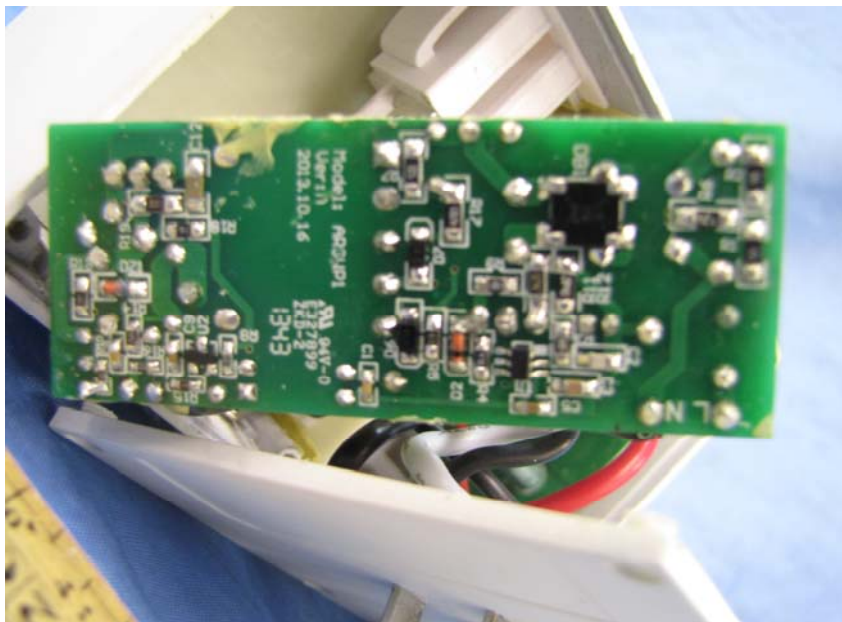

INTERTEK TESTING SERVICE

Report No.: 14010330HKG-005

Equipment Photographs

Model: ARSWP1

(Internal)

FCC ID:VIX-ARSWP1
IC:342H-ARSWP1

INTERTEK TESTING SERVICE

Report No.: 14010330HKG-005

Equipment Photographs

Model: ARSWP1

(Internal)

FCC ID:VIX-ARSWP1
IC:342H-ARSWP1

INTERTEK TESTING SERVICE

Report No.: 14010330HKG-005

Equipment Photographs

Model: ARSWP1

(Internal)

FCC ID:VIX-ARSWP1
IC:342H-ARSWP1

INTERTEK TESTING SERVICE

Report No.: 14010330HKG-005

Equipment Photographs

Model: ARSWP1

(Internal)

FCC ID:VIX-ARSWP1
IC:342H-ARSWP1