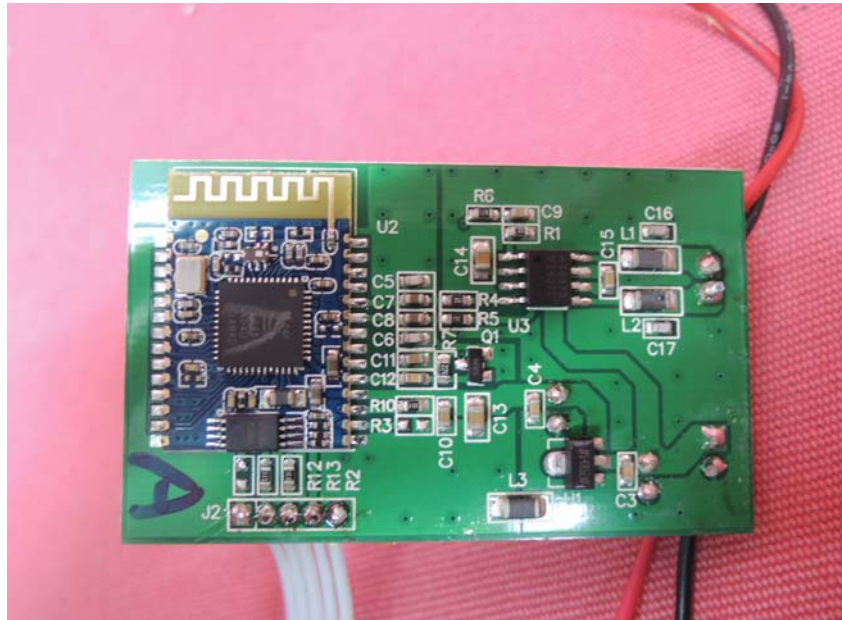

(Internal)

FCC ID:VIX-ARSWP1
IC:342H-ARSWP1

INTERTEK TESTING SERVICE

Report No.: 14010330HKG-005

Equipment Photographs

Model: ARSWP1

(Internal)

FCC ID:VIX-ARSWP1
IC:342H-ARSWP1

INTERTEK TESTING SERVICE

Report No.: 14010330HKG-005

Equipment Photographs

Model: ARSWP1

(Internal)

FCC ID:VIX-ARSWP1
IC:342H-ARSWP1

INTERTEK TESTING SERVICE

Report No.: 14010330HKG-005

Equipment Photographs

Model: ARSWP1

(Internal)

FCC ID:VIX-ARSWP1
IC:342H-ARSWP1

INTERTEK TESTING SERVICE

Report No.: 14010330HKG-005

Equipment Photographs

Model: ARSWP1