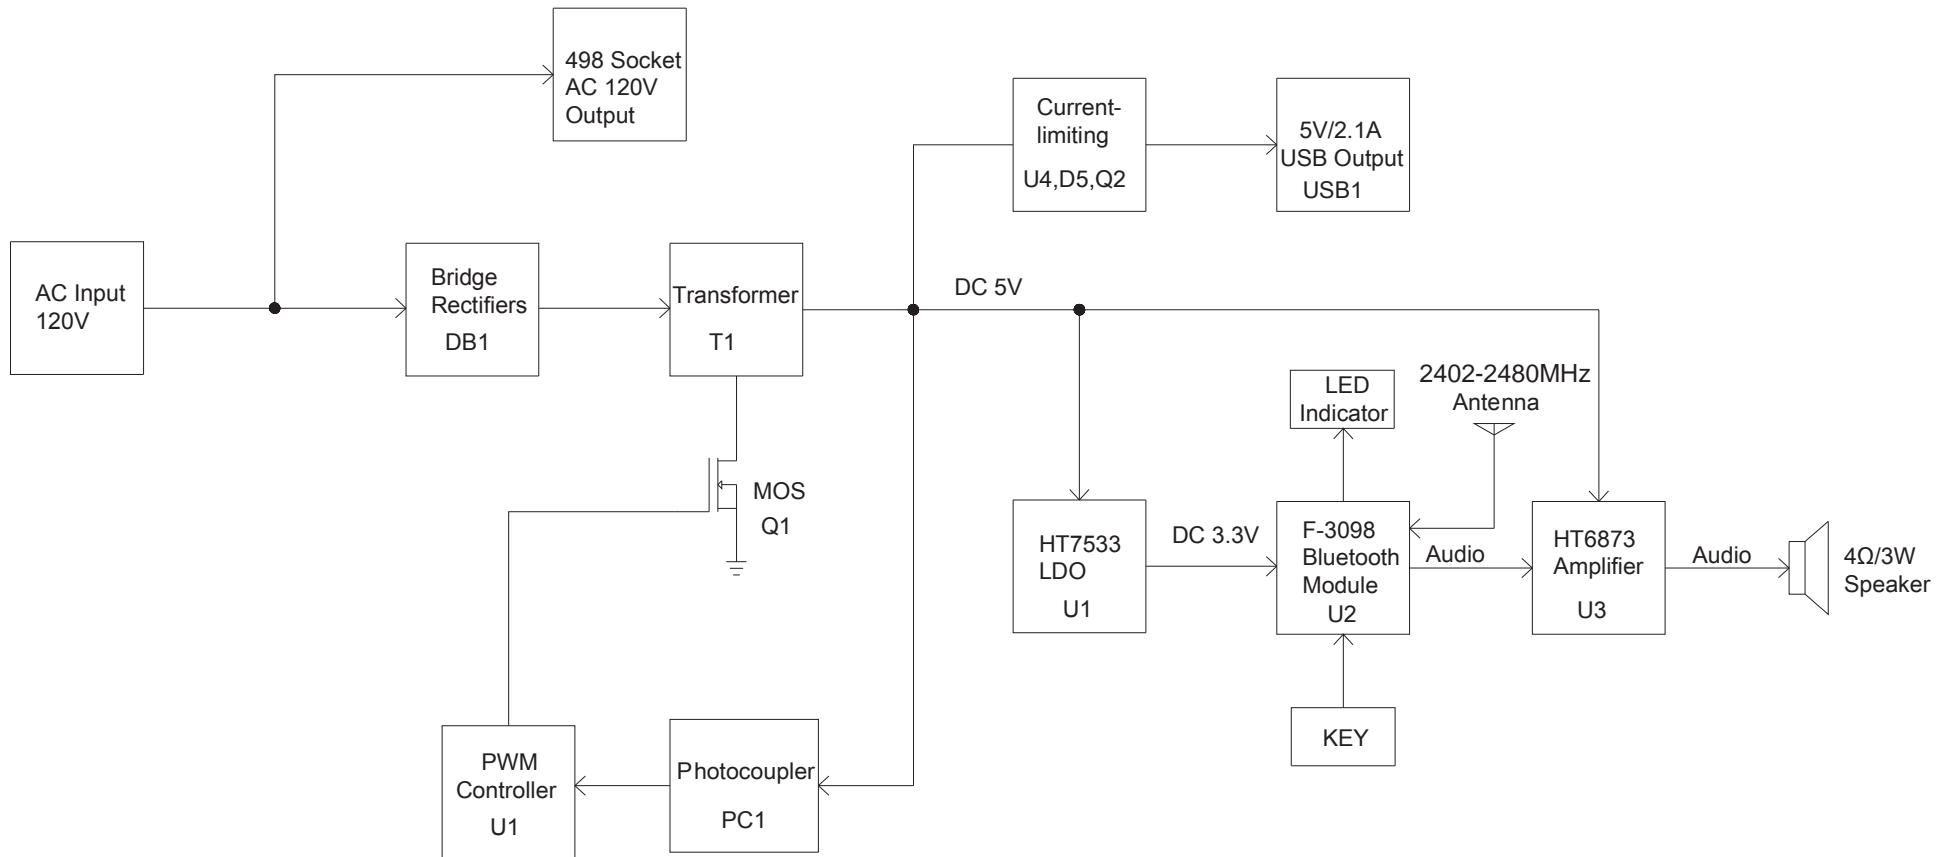

ARSWP1 Block diagram

Bluetooth module U2 Block diagram

2402-2480MHz
Antenna