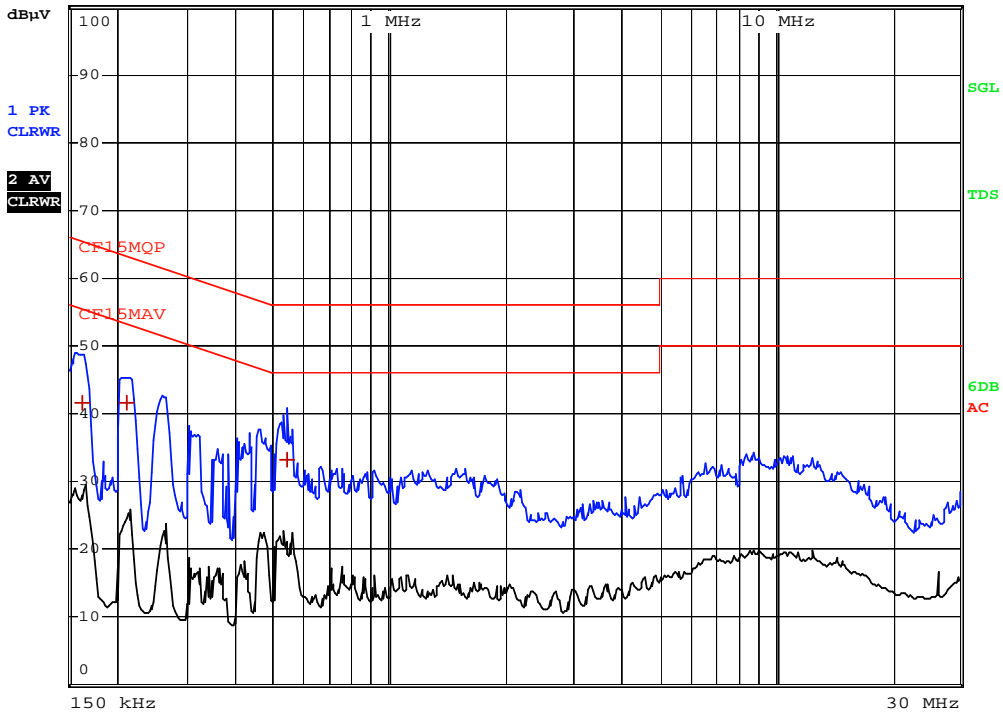

RBW 9 kHz
MT 1 s

Att 10 dB AUTO PREAMP OFF

Date: 1.MAR.2012 12:12:59

Ctrl No.:

Report no.: HK12011058-1

EDIT PEAK LIST (Final Measurement Results)				
Trace1: CF15MQP				
Trace2: CF15MAV				
Trace3: ---				
TRACE	FREQUENCY	LEVEL dB μ V		DELTA LIMIT dB
1 Quasi Peak	163.5 kHz	41.60	L1 gnd	-23.68
1 Quasi Peak	213 kHz	41.66	L1 gnd	-21.42
1 Quasi Peak	541.5 kHz	33.19	L1 gnd	-22.80