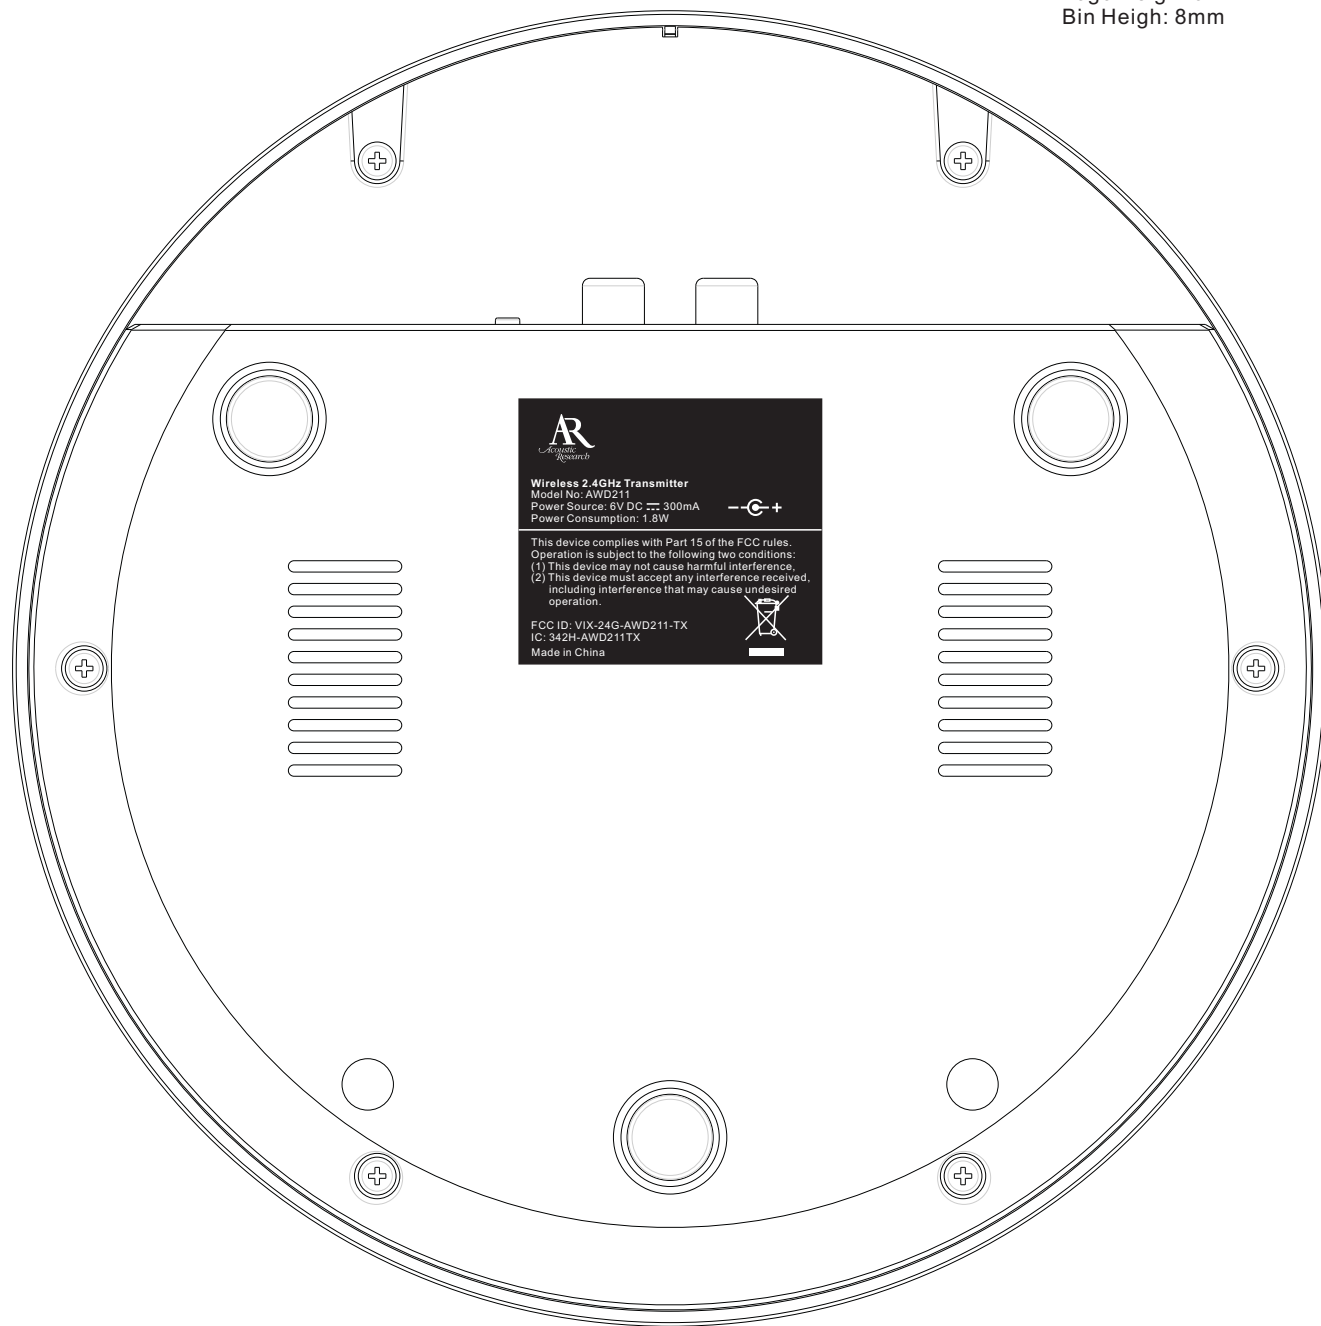

TX Rating label
 Size: 35x40mm
 Background: Black
 Font: White
 Logo Heigh: 6.4mm
 Bin Heigh: 8mm

RX Rating label
 Size: 14x20mm
 Background: Black
 Font: White
 Logo Heigh: 6.4mm

Scale: 1:1

TX label position

Headphone "L" side
 SPK- Cover-L

RX label position