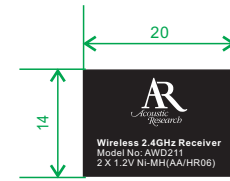

TX Rating label
 Size: 35x40mm
 Background: Black
 Font: White
 Logo Heigh: 6.4mm
 Bin Heigh: 8mm

RX Rating label
 Size: 14x20mm
 Background: Black
 Font: White
 Logo Heigh: 6.4mm

Scale: 1:1

TX label position

Headphone "L" side
 SPK- Cover-L

RX label position