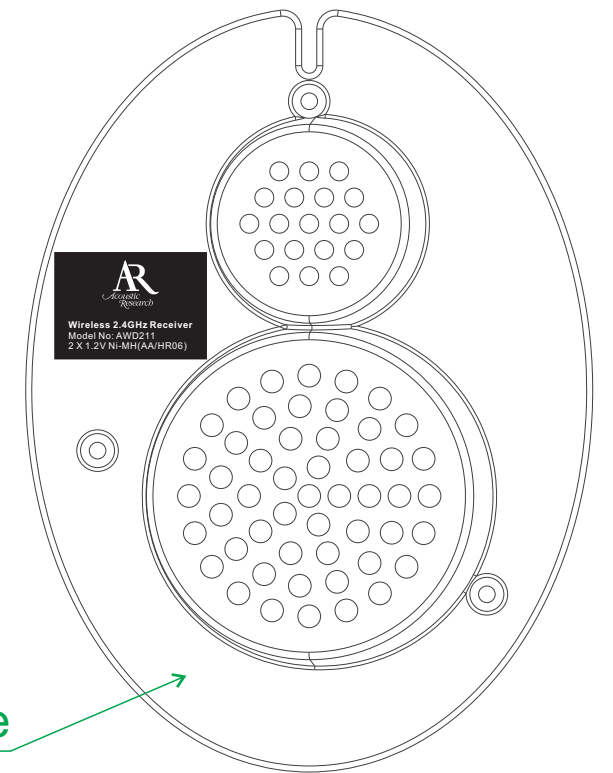

TX Rating label
 Size: 35x40mm
 Background: Black
 Font: White
 Logo Heigh: 6.4mm
 Bin Heigh: 8mm

RX Rating label
 Size: 14x20mm
 Background: Black
 Font: White
 Logo Heigh: 6.4mm

Scale: 1:1

TX label position

Headphone "L" side
 SPK- Cover-L

RX label position