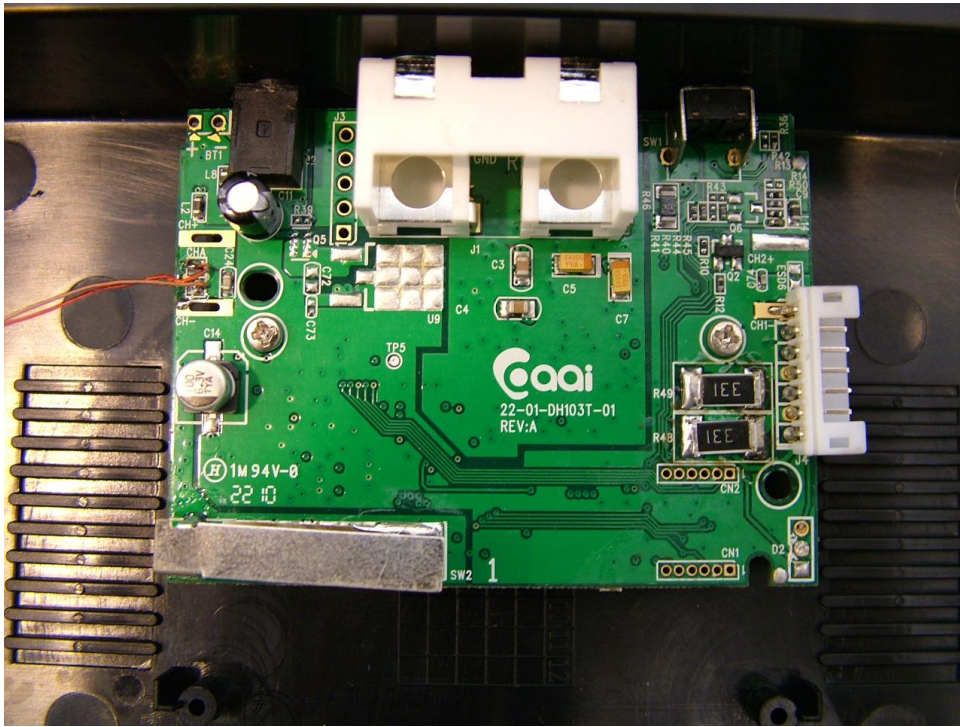

Appendix C

Date: 2010-08-18

Test report no.: 60.870.10.013.01F

Model no.: AWD211 (Transmitter)

Photos of EUT – Internal EUT Photos

Test report no.: 60.870.10.013.01F
Model no.: AWD211 (Transmitter)

Photos of EUT – Internal EUT Photos

Test report no.: 60.870.10.013.01F
Model no.: AWD211 (Transmitter)

Photos of EUT – Internal EUT Photos