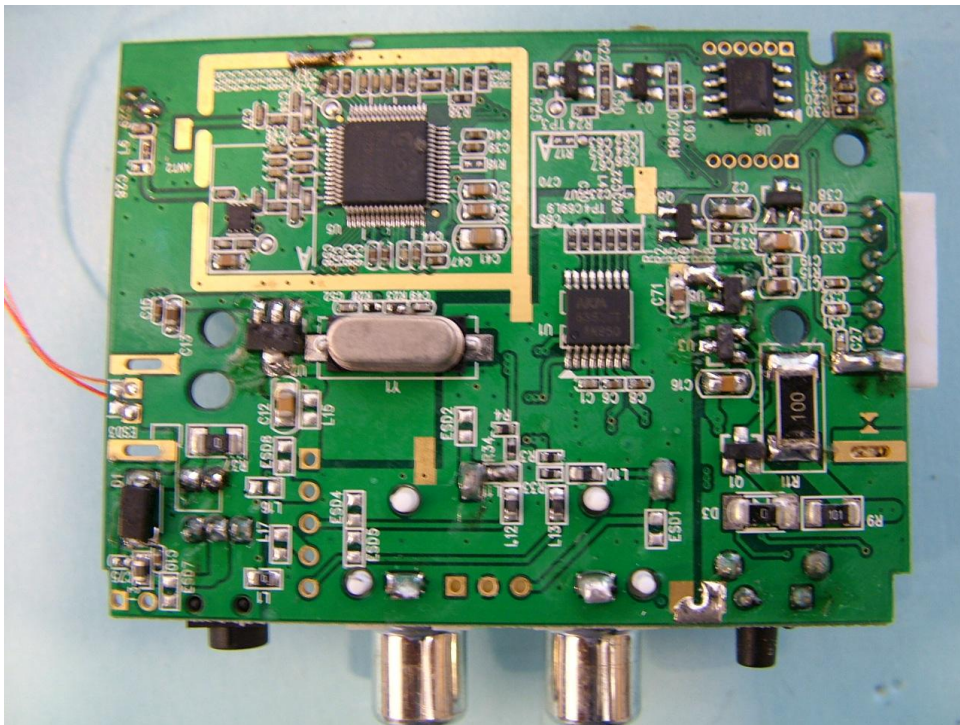

Appendix C

Date: 2010-08-18

Test report no.: 60.870.10.013.01F

Model no.: AWD211 (Transmitter)

Photos of EUT – Internal EUT Photos

Test report no.: 60.870.10.013.01F
Model no.: AWD211 (Transmitter)

Photos of EUT – Internal EUT Photos

Test report no.: 60.870.10.013.01F
Model no.: AWD211 (Transmitter)

Photos of EUT – Internal EUT Photos