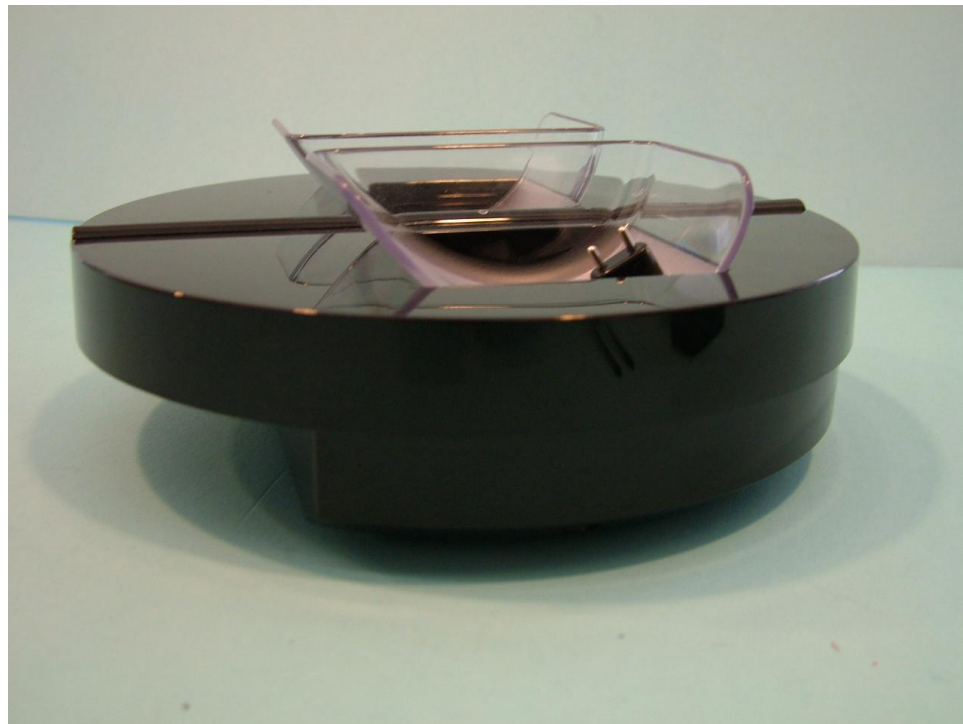

Appendix B

Date: 2010-08-18

Test report no.: 60.870.10.013.01F

Model no.: AWD211 (Transmitter)

Photos of EUT – External EUT Photos

Test report no.: 60.870.10.013.01F
Model no.: AWD211 (Transmitter)

Photos of EUT – External EUT Photos

Test report no.: 60.870.10.013.01F
Model no.: AWD211 (Transmitter)

Photos of EUT – External EUT Photos

Ancillary - AC/DC adaptor