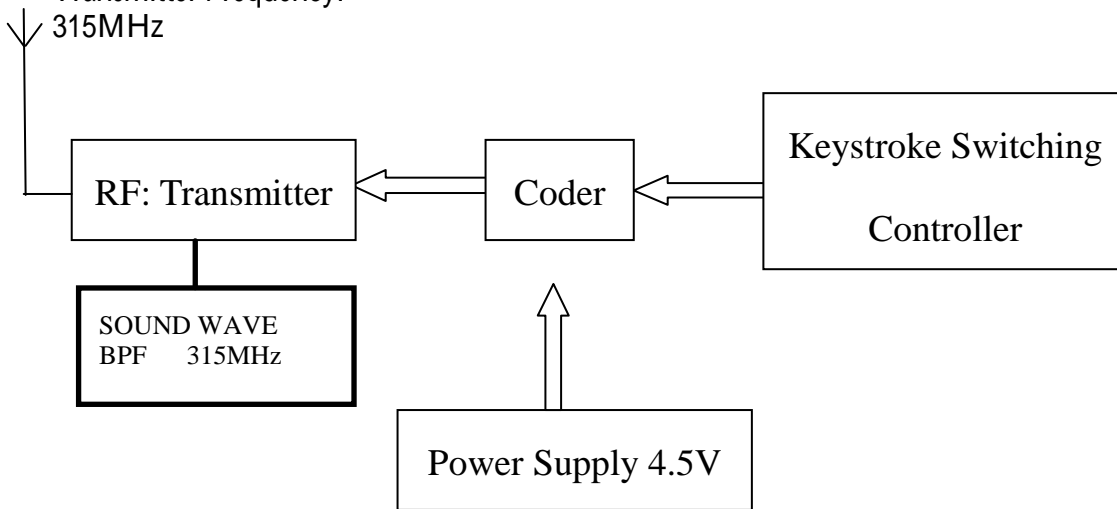

Transmit Controller

Transmitter Frequency:
315MHz

Receive Controller