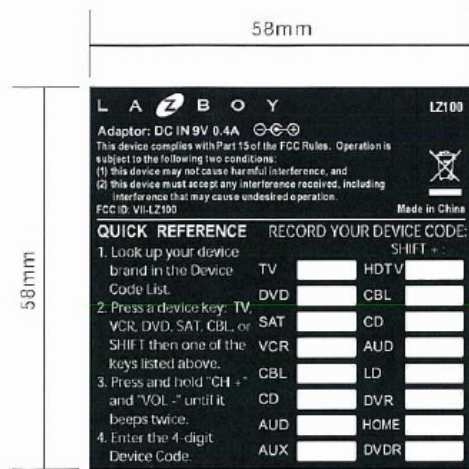

FCC Label Sample and Label Location Information

Brand Name: La-Z-Boy

Model No.: LZ100

FCC ID: VII-LZ100

DOCKING BACKSIDE