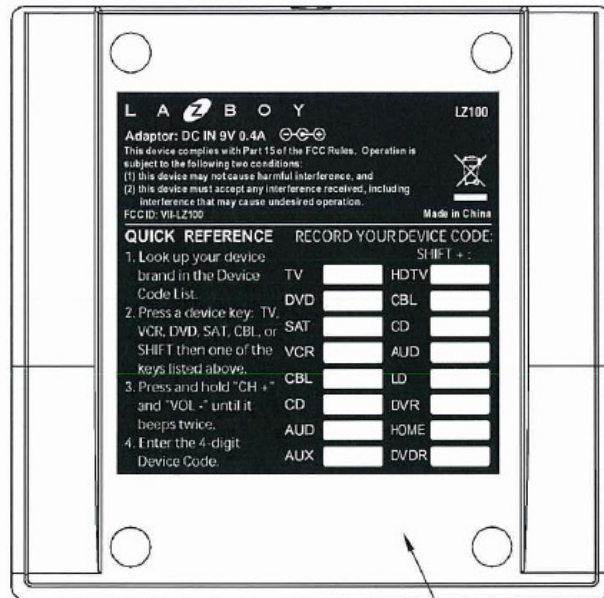

FCC Label Sample and Label Location Information

Brand Name: La-Z-Boy

Model No.: LZ100

FCC ID: VII-LZ100

DOCKING BACKSIDE