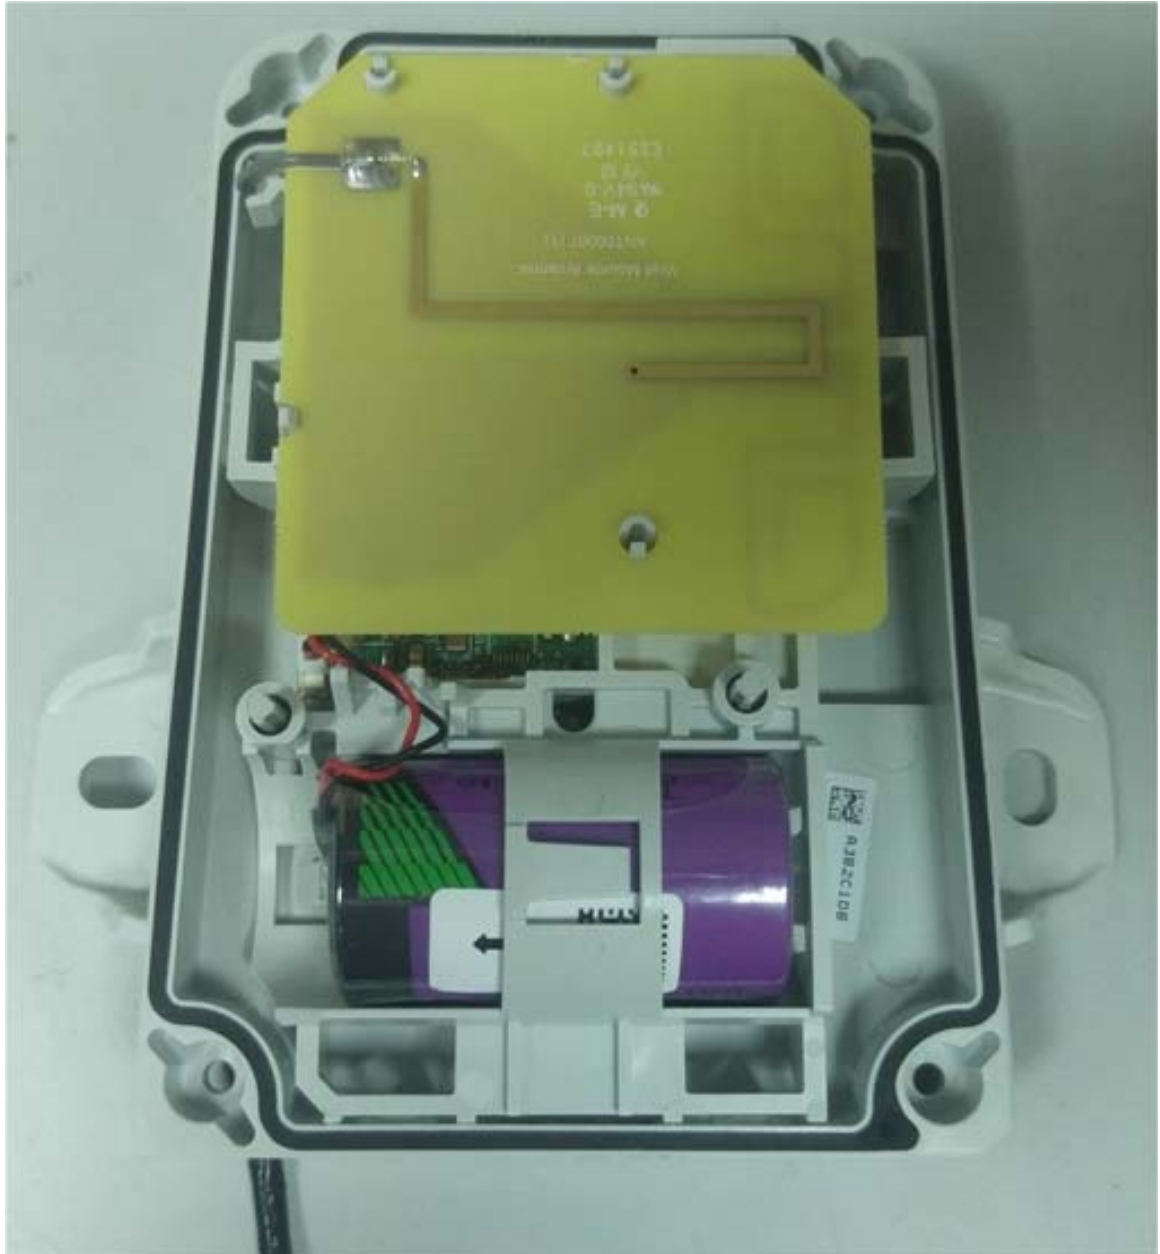

INTERNAL PHOTOGRAPHS

This document contains 9 photographs

Photograph No.1
“WMNTULG5” wall-mount unit general internal view

Photograph No.2
“WMNTULG5” wall-mount unit internal view

Photograph No.3
“WMNTULG5” wall-mount unit internal top view

Photograph No.4
“WMNTULG5” wall-mount unit removed from the case

Photograph No.5
“WMNTULG5” wall-mount unit internal bottom view

Photograph No.6
“WMNTULG5” PCB top view

Photograph No.7
“WMNTULG5” PCB bottom view with shield removed

Photograph No.8
“WMNTULG5” antenna top view

Photograph No.9
“WMNTULG5” antenna second side view