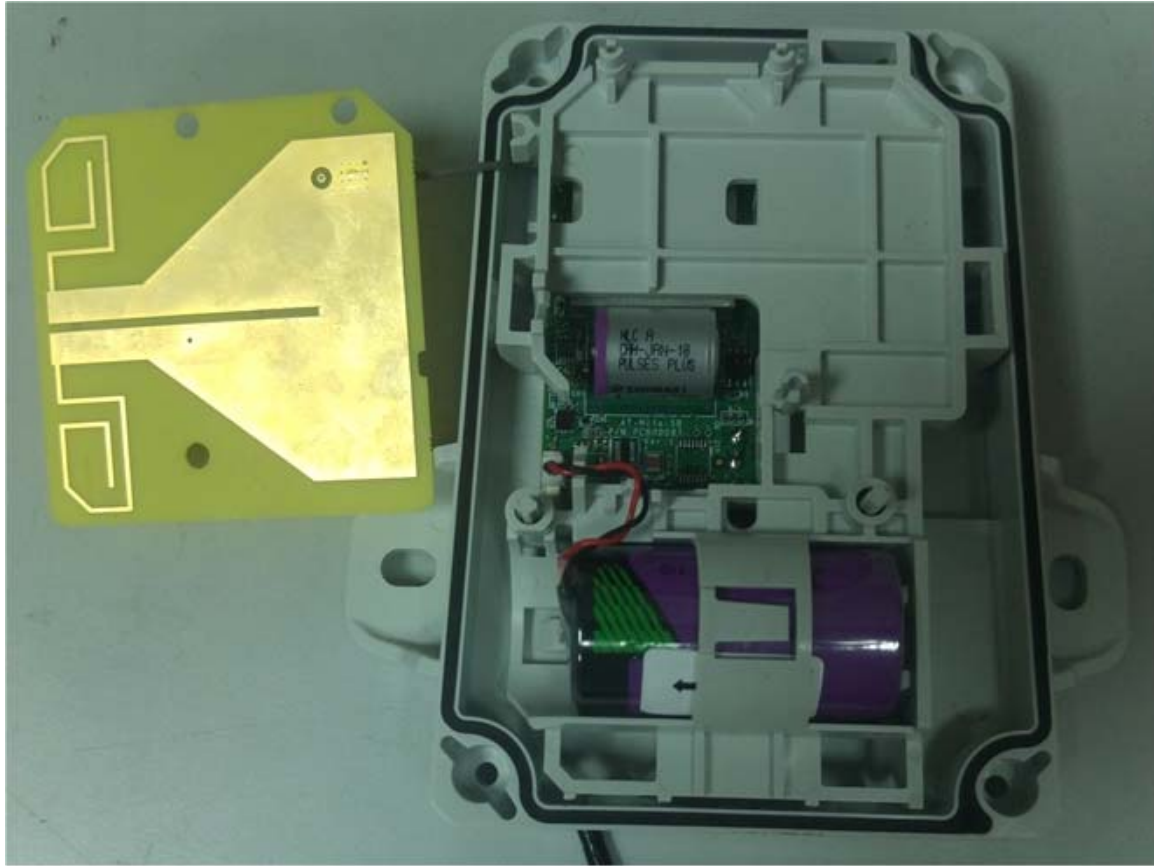

INTERNAL PHOTOGRAPHS

This document contains 9 photographs

Photograph No.1
“WMNTULG5” wall-mount unit general internal view

Photograph No.2
“WMNTULG5” wall-mount unit internal view

Photograph No.3
“WMNTULG5” wall-mount unit internal top view

Photograph No.4
“WMNTULG5” wall-mount unit removed from the case

Photograph No.5
“WMNTULG5” wall-mount unit internal bottom view

Photograph No.6
“WMNTULG5” PCB top view

Photograph No.7
“WMNTULG5” PCB bottom view with shield removed

Photograph No.8
“WMNTULG5” antenna top view

Photograph No.9
“WMNTULG5” antenna second side view