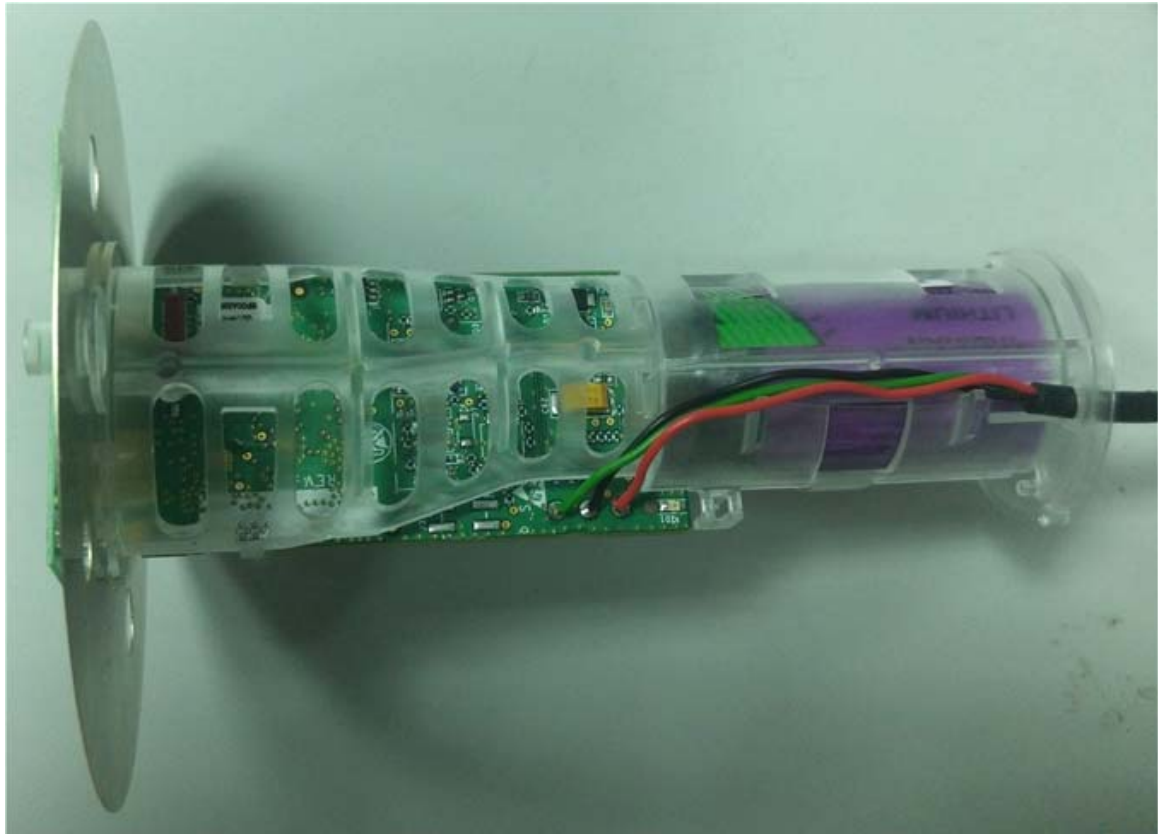

INTERNAL PHOTOGRAPHS

This document contains 11 photographs

Photograph No.1
“PMNTULG5” water meter pit unit general internal view

Photograph No.2
“PMNTULG5” removed from the case

Photograph No.3
“PMNTULG5” removed from the case

Photograph No.4
“PMNTULG5” PCB top view

Photograph No.5
“PMNTULG5” PCB bottom view

Photograph No.6
“PMNTULG5” PCB bottom view with shield removed

Photograph No.7
“PMNTULG5” antenna

Photograph No.8
“PMNTULG5” antenna removed

Photograph No.9
“PMNTULG5” antenna removed

Photograph No.10
"PMNTULG5" antenna PCB

Photograph No.11
Antenna PCB second side