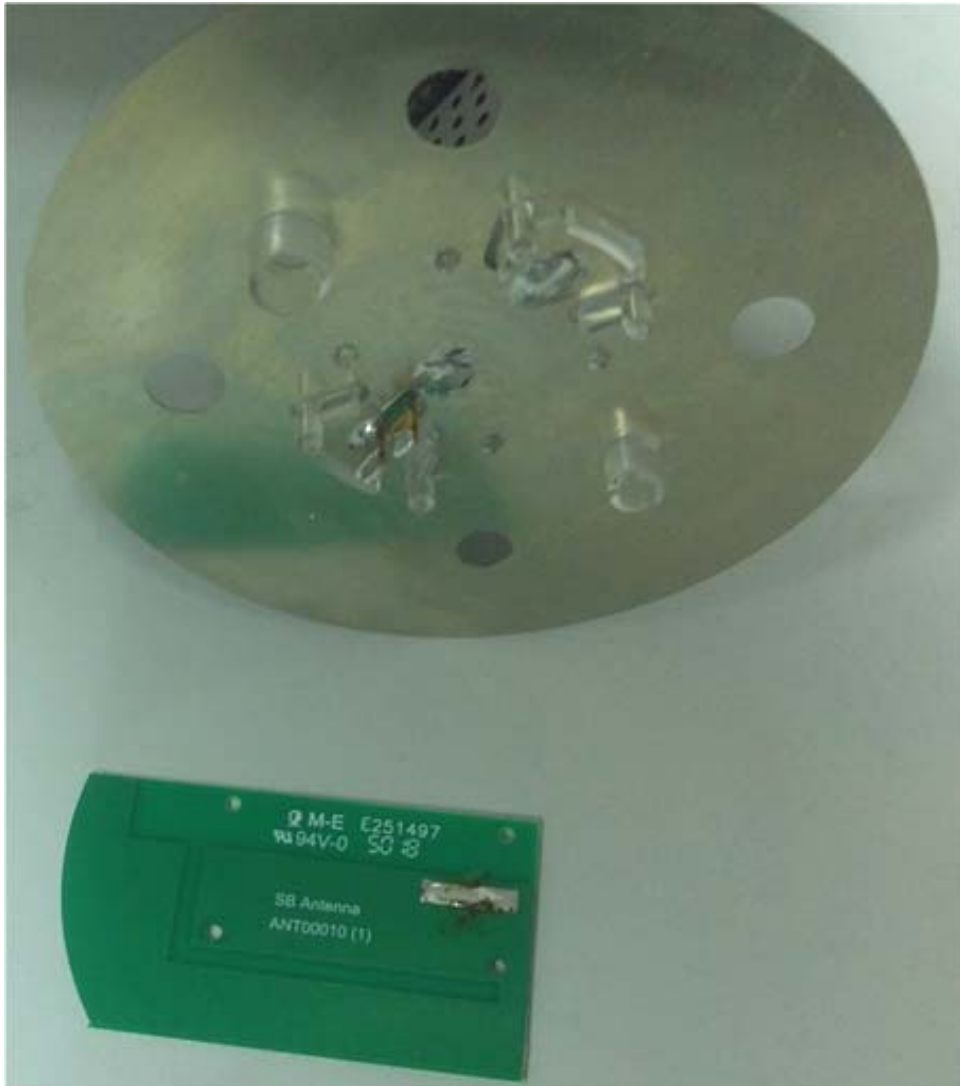

INTERNAL PHOTOGRAPHS

This document contains 11 photographs

Photograph No.1
“PMNTULG5” water meter pit unit general internal view

Photograph No.2
“PMNTULG5” removed from the case

Photograph No.3
“PMNTULG5” removed from the case

Photograph No.4
“PMNTULG5” PCB top view

Photograph No.5
“PMNTULG5” PCB bottom view

Photograph No.6
“PMNTULG5” PCB bottom view with shield removed

Photograph No.7
“PMNTULG5” antenna

Photograph No.8
“PMNTULG5” antenna removed

Photograph No.9
“PMNTULG5” antenna removed

Photograph No.10
"PMNTULG5" antenna PCB

Photograph No.11
Antenna PCB second side