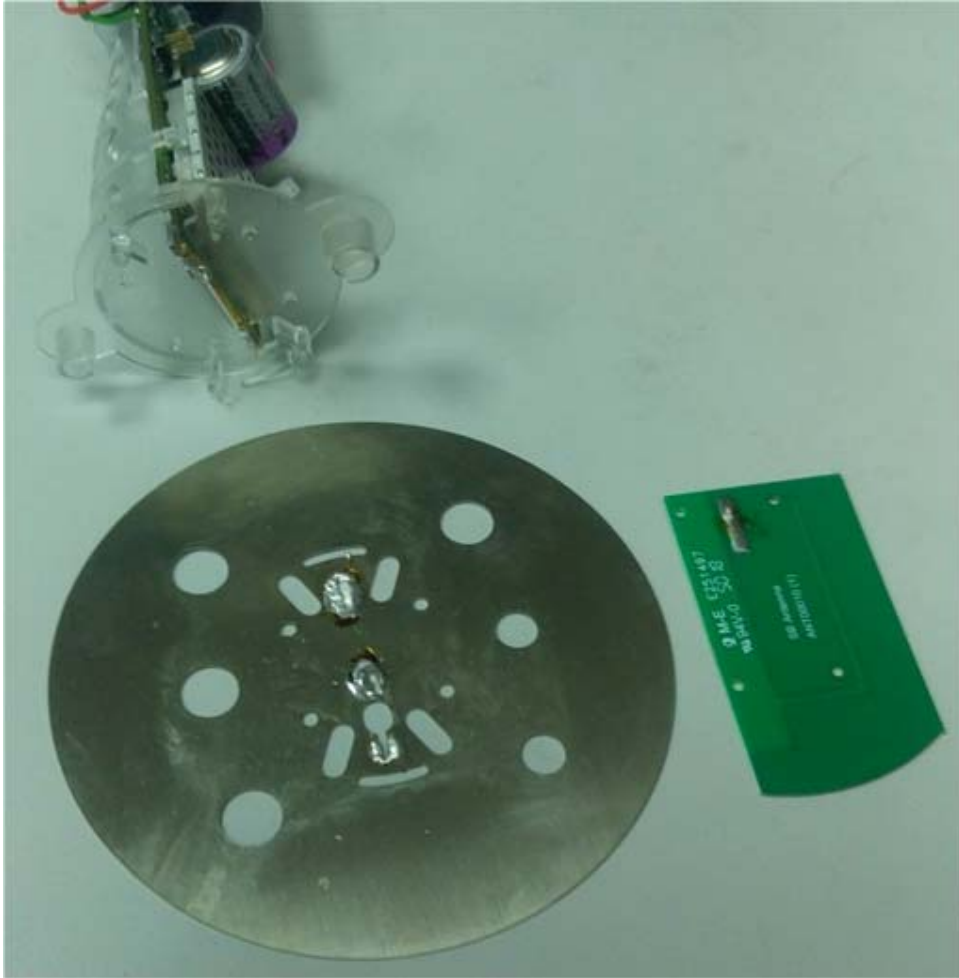

INTERNAL PHOTOGRAPHS

This document contains 11 photographs

Photograph No.1
“PMNTULG5” water meter pit unit general internal view

Photograph No.2
“PMNTULG5” removed from the case

Photograph No.3
“PMNTULG5” removed from the case

Photograph No.4
“PMNTULG5” PCB top view

Photograph No.5
“PMNTULG5” PCB bottom view

Photograph No.6
“PMNTULG5” PCB bottom view with shield removed

Photograph No.7
“PMNTULG5” antenna

Photograph No.8
“PMNTULG5” antenna removed

Photograph No.9
“PMNTULG5” antenna removed

Photograph No.10
"PMNTULG5" antenna PCB

Photograph No.11
Antenna PCB second side