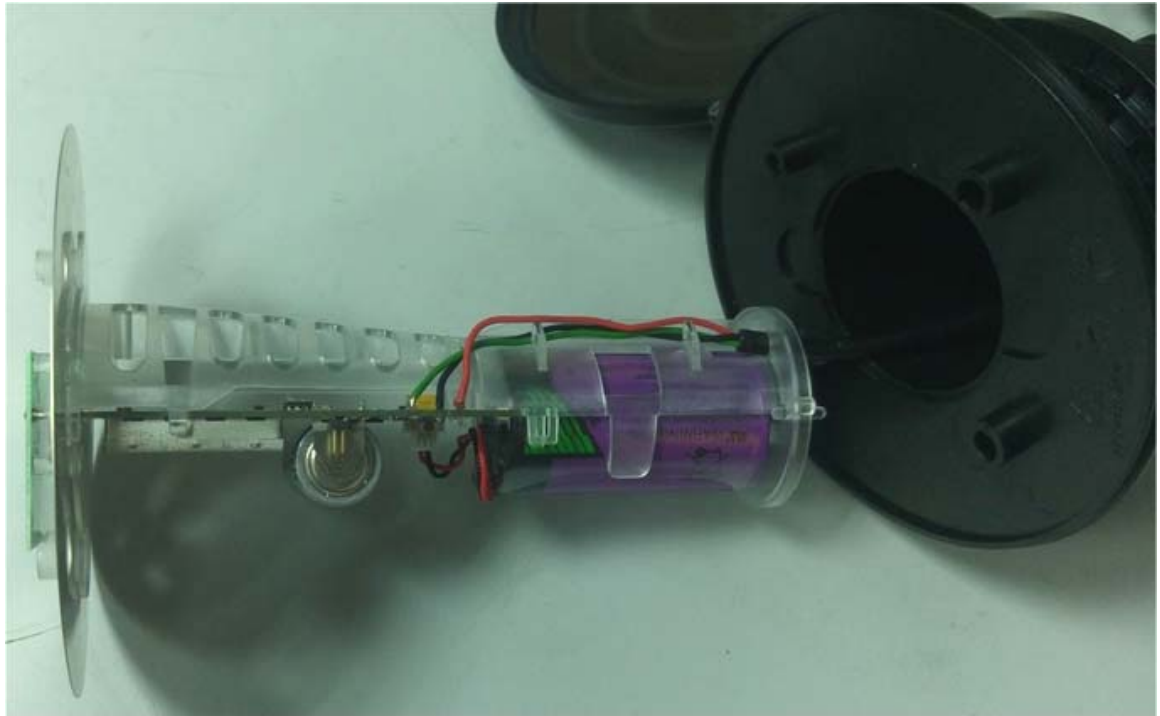

INTERNAL PHOTOGRAPHS

This document contains 11 photographs

Photograph No.1
“PMNTULG5” water meter pit unit general internal view

Photograph No.2
“PMNTULG5” removed from the case

Photograph No.3
“PMNTULG5” removed from the case

Photograph No.4
“PMNTULG5” PCB top view

Photograph No.5
“PMNTULG5” PCB bottom view

Photograph No.6
“PMNTULG5” PCB bottom view with shield removed

Photograph No.7
“PMNTULG5” antenna

Photograph No.8
“PMNTULG5” antenna removed