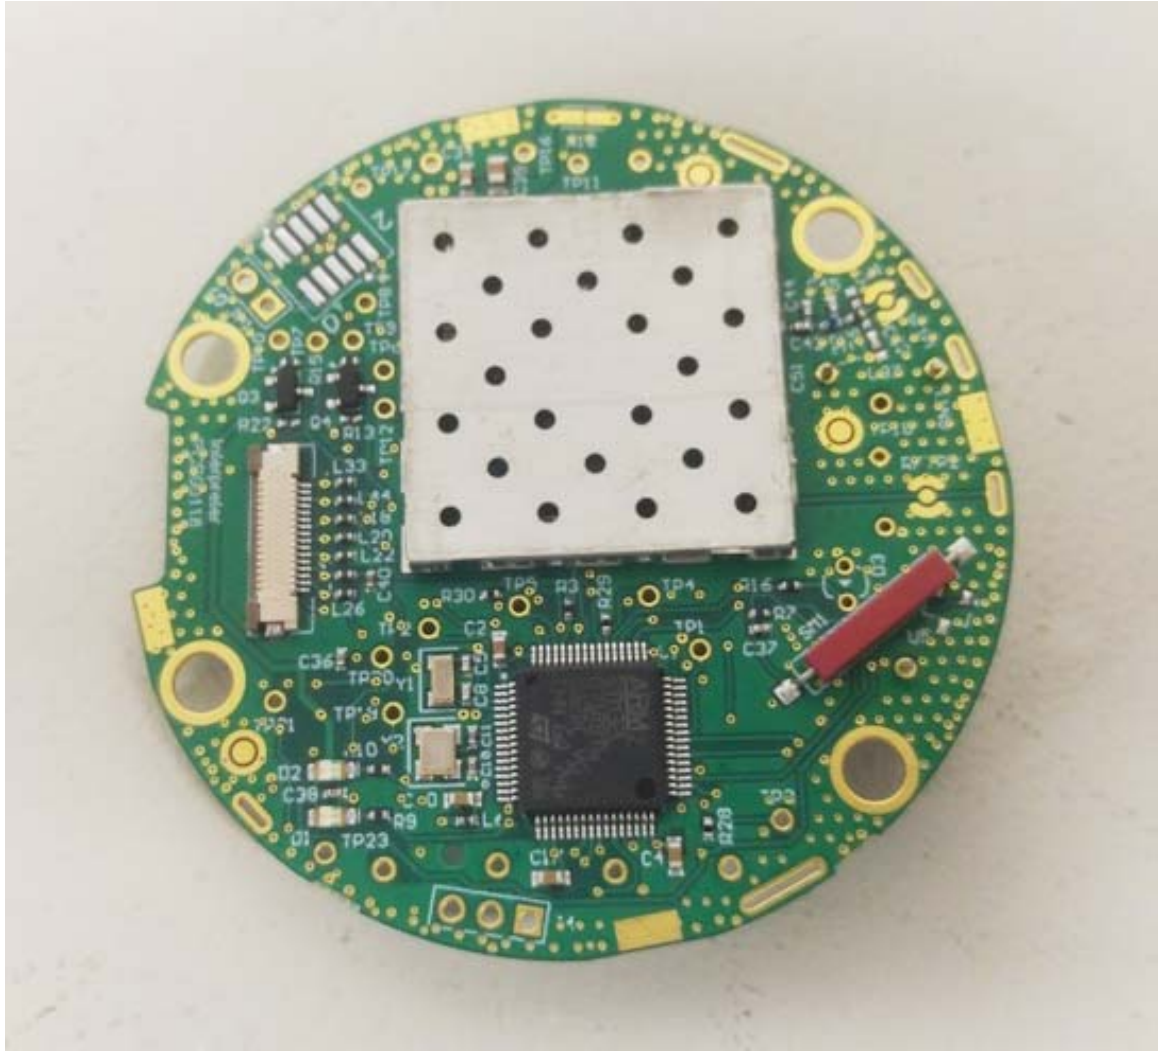

INTERNAL PHOTOGRAPHS

This document contains 10 photographs

Photograph No.1
“INTERPRETER LR9” water meter general internal view

Photograph No.2
“INTERPRETER LR9” water meter extracted from external enclosure

Photograph No.3
“INTERPRETER LR9” water meter removed from the case

Photograph No.4
“INTERPRETER LR9” water meter internal top view

Photograph No.5
“INTERPRETER LR9” water meter internal bottom view

Photograph No.6
“INTERPRETER LR9” PCB top view

Photograph No.7
“INTERPRETER LR9” PCB top view with shield removed

Photograph No.8
“INTERPRETER LR9” PCB bottom view

Photograph No.9
“INTERPRETER LR9” PCB bottom view

Photograph No.10
“INTERPRETER LR9” water meter antenna