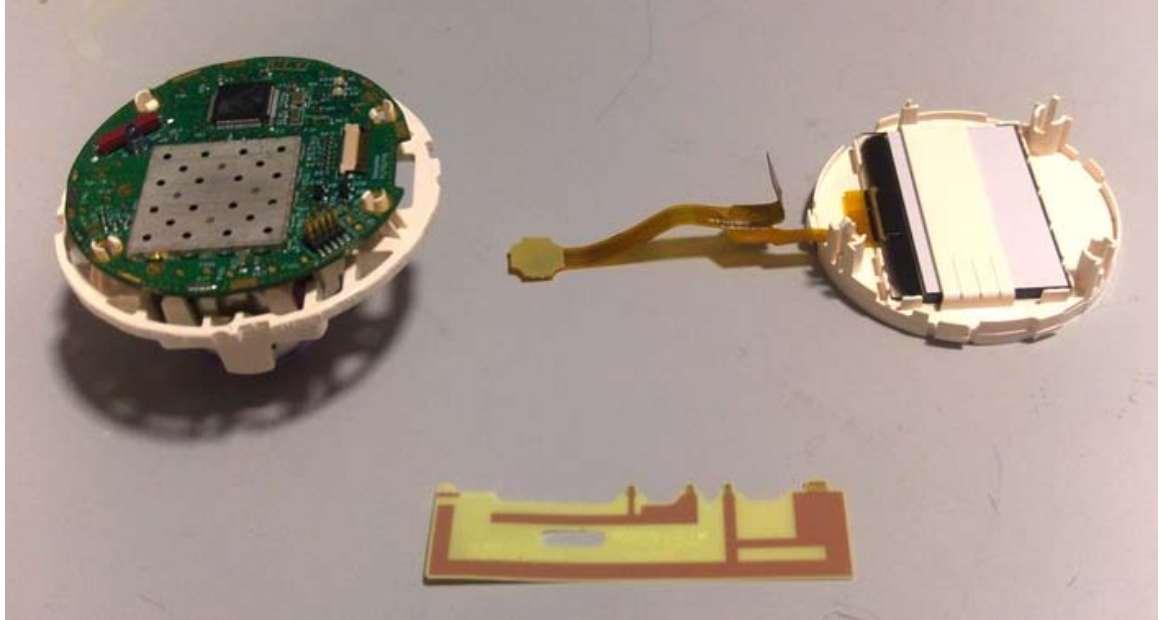

INTERNAL PHOTOGRAPHS

This document contains 10 photographs

Photograph No.1
“INTERPRETER LR9” water meter general internal view

Photograph No.2
“INTERPRETER LR9” water meter extracted from external enclosure

Photograph No.3
“INTERPRETER LR9” water meter removed from the case

Photograph No.4
“INTERPRETER LR9” water meter internal top view

Photograph No.5
“INTERPRETER LR9” water meter internal bottom view

Photograph No.6
“INTERPRETER LR9” PCB top view

Photograph No.7
“INTERPRETER LR9” PCB top view with shield removed

Photograph No.8
“INTERPRETER LR9” PCB bottom view

Photograph No.9
“INTERPRETER LR9” PCB bottom view

Photograph No.10
“INTERPRETER LR9” water meter antenna