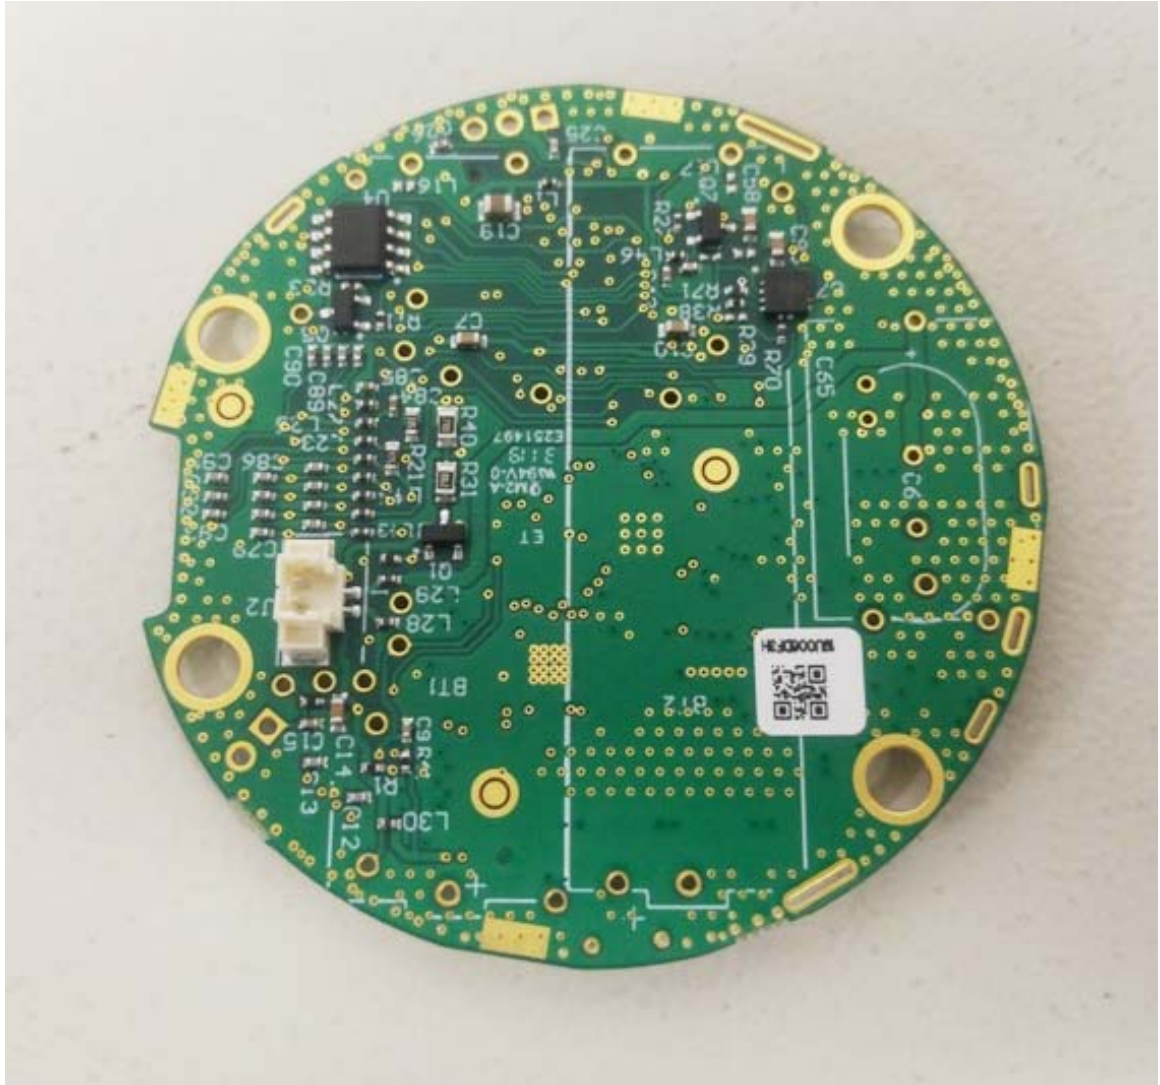

INTERNAL PHOTOGRAPHS

This document contains 10 photographs

Photograph No.1
“INTERPRETER LR9” water meter general internal view

Photograph No.2
“INTERPRETER LR9” water meter extracted from external enclosure

Photograph No.3
“INTERPRETER LR9” water meter removed from the case

Photograph No.4
“INTERPRETER LR9” water meter internal top view

Photograph No.5
“INTERPRETER LR9” water meter internal bottom view

Photograph No.6
“INTERPRETER LR9” PCB top view

Photograph No.7
“INTERPRETER LR9” PCB top view with shield removed

Photograph No.8
“INTERPRETER LR9” PCB bottom view

Photograph No.9
“INTERPRETER LR9” PCB bottom view

Photograph No.10
“INTERPRETER LR9” water meter antenna