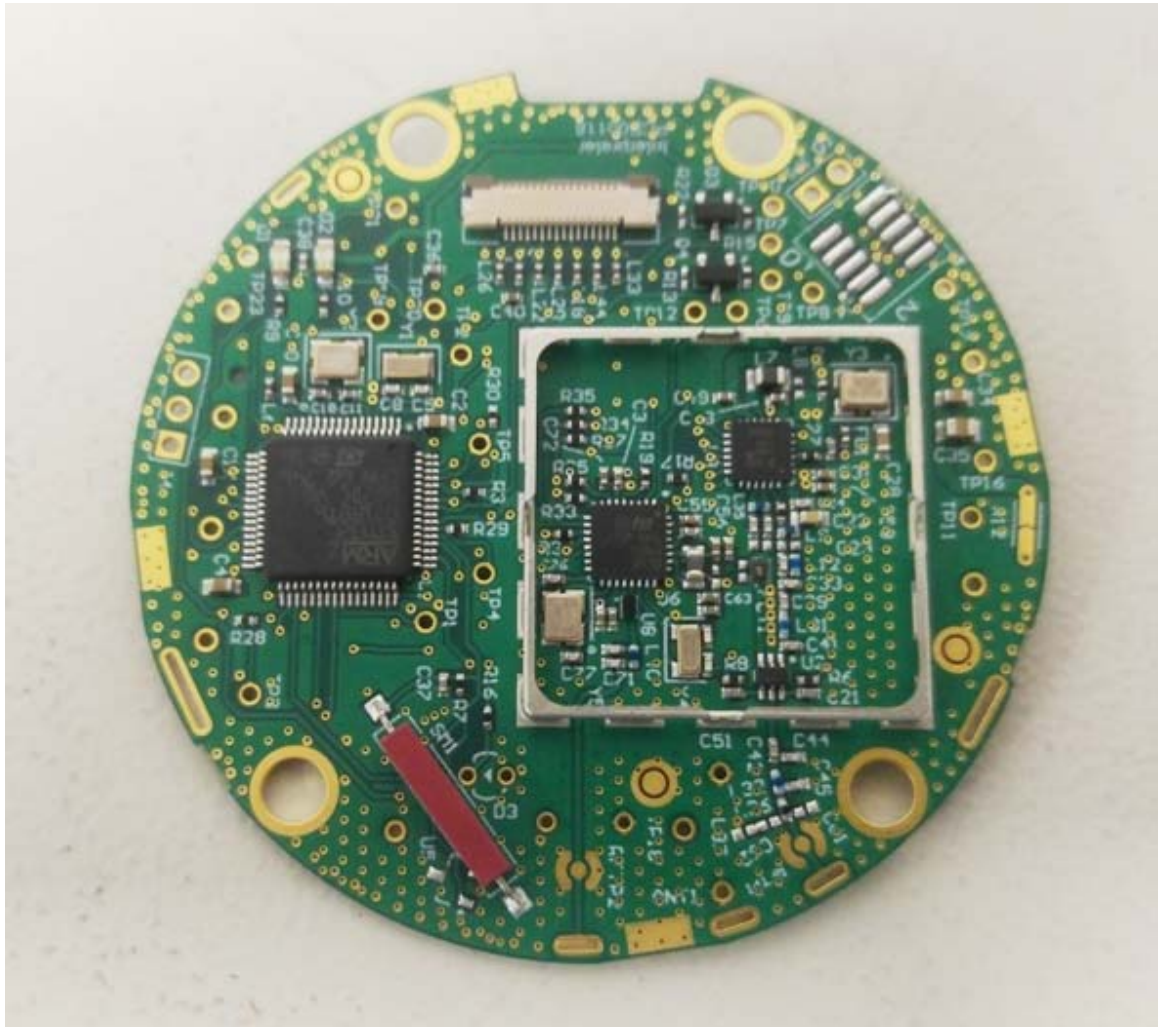

INTERNAL PHOTOGRAPHS

This document contains 10 photographs

Photograph No.1
“INTERPRETER LR9” water meter general internal view

Photograph No.2
“INTERPRETER LR9” water meter extracted from external enclosure

Photograph No.3
“INTERPRETER LR9” water meter removed from the case

Photograph No.4
“INTERPRETER LR9” water meter internal top view

Photograph No.5
“INTERPRETER LR9” water meter internal bottom view

Photograph No.6
“INTERPRETER LR9” PCB top view

Photograph No.7
“INTERPRETER LR9” PCB top view with shield removed

Photograph No.8
“INTERPRETER LR9” PCB bottom view

Photograph No.9
“INTERPRETER LR9” PCB bottom view

Photograph No.10
“INTERPRETER LR9” water meter antenna