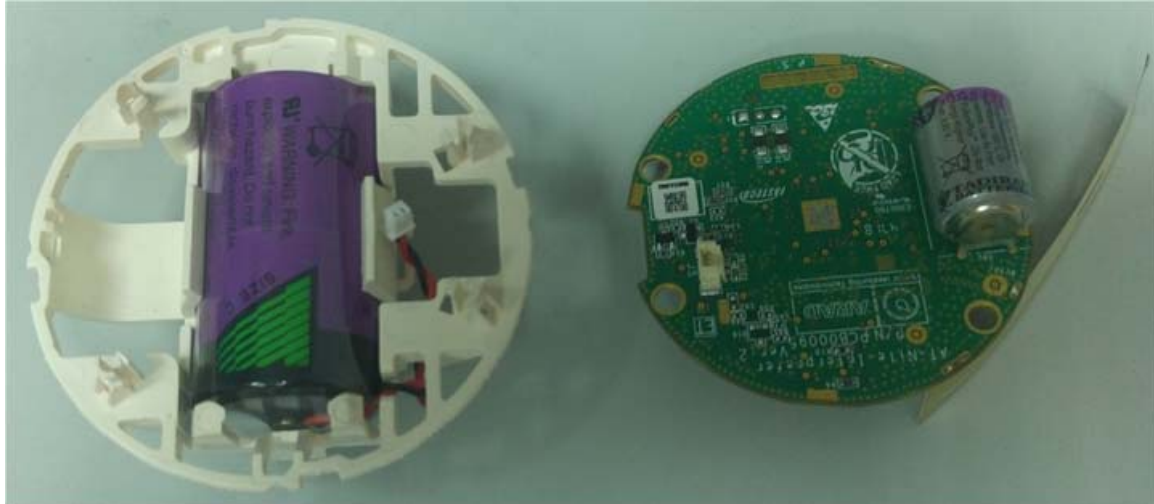

INTERNAL PHOTOGRAPHS

This document contains 11 photographs

Photograph No.1
“Interpreter5” water meter general internal view

Photograph No.2
“Interpreter5” water meter extracted from external enclosure

Photograph No.3
“Interpreter5” water meter removed from the case

Photograph No.4
“Interpreter5” water meter internal top view

Photograph No.5
“Interpreter5” water meter internal side view

Photograph No.6
“Interpreter5” water meter internal bottom view

Photograph No.7
"Interpreter5" PCB top view

Photograph No.8
“Interpreter5” PCB top view with shield removed

Photograph No.9
“Interpreter5” water meter internal bottom view

Photograph No.10
“Interpreter5” PCB bottom view

Photograph No.11
“Interpreter5” water meter antenna