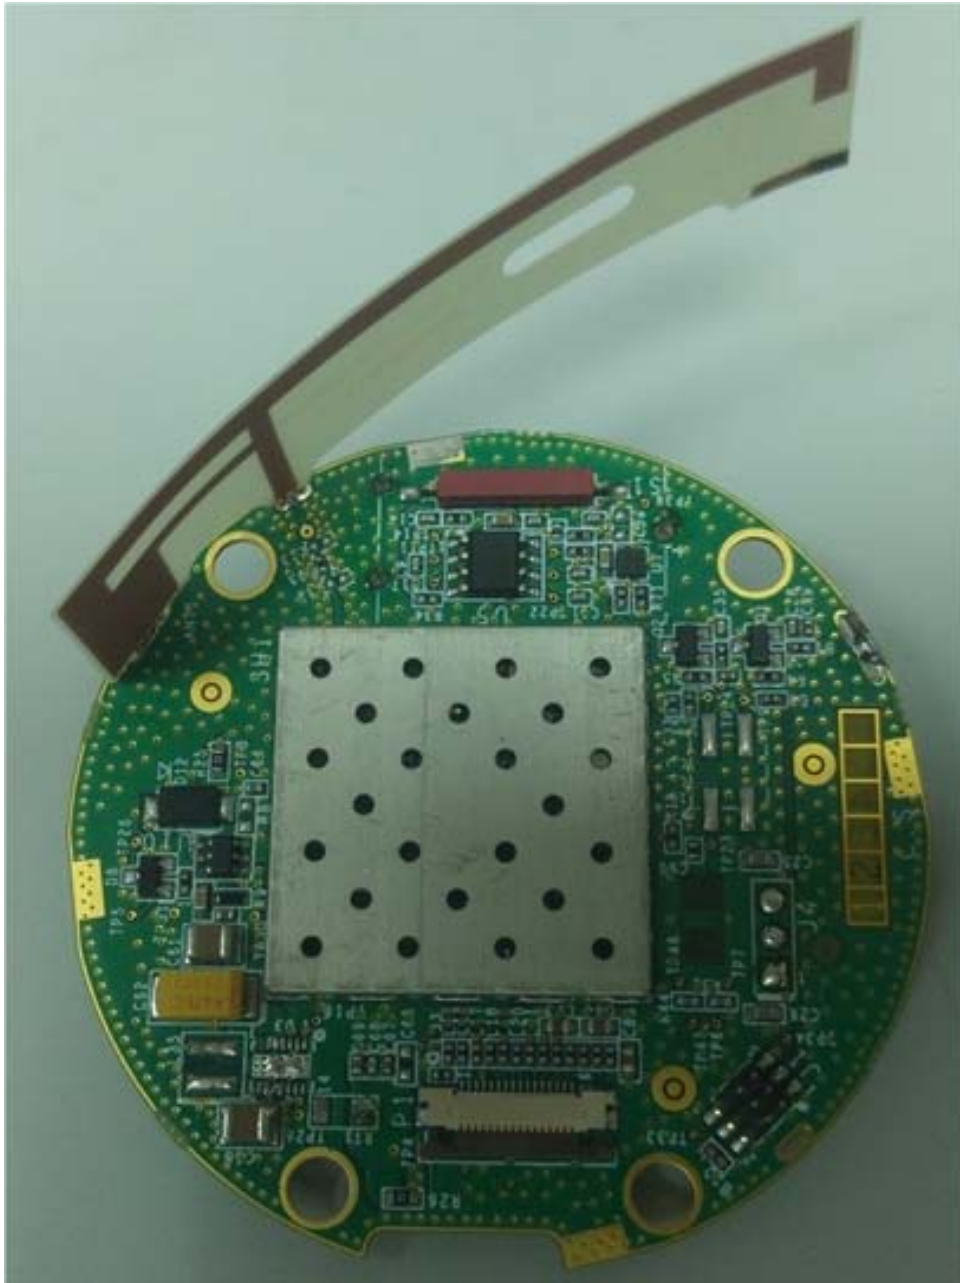

INTERNAL PHOTOGRAPHS

This document contains 11 photographs

Photograph No.1
“Interpreter5” water meter general internal view

Photograph No.2
“Interpreter5” water meter extracted from external enclosure

Photograph No.3
“Interpreter5” water meter removed from the case

Photograph No.4
“Interpreter5” water meter internal top view

Photograph No.5
“Interpreter5” water meter internal side view

Photograph No.6
“Interpreter5” water meter internal bottom view

Photograph No.7
"Interpreter5" PCB top view

Photograph No.8
“Interpreter5” PCB top view with shield removed

Photograph No.9
“Interpreter5” water meter internal bottom view

Photograph No.10
“Interpreter5” PCB bottom view

Photograph No.11
“Interpreter5” water meter antenna