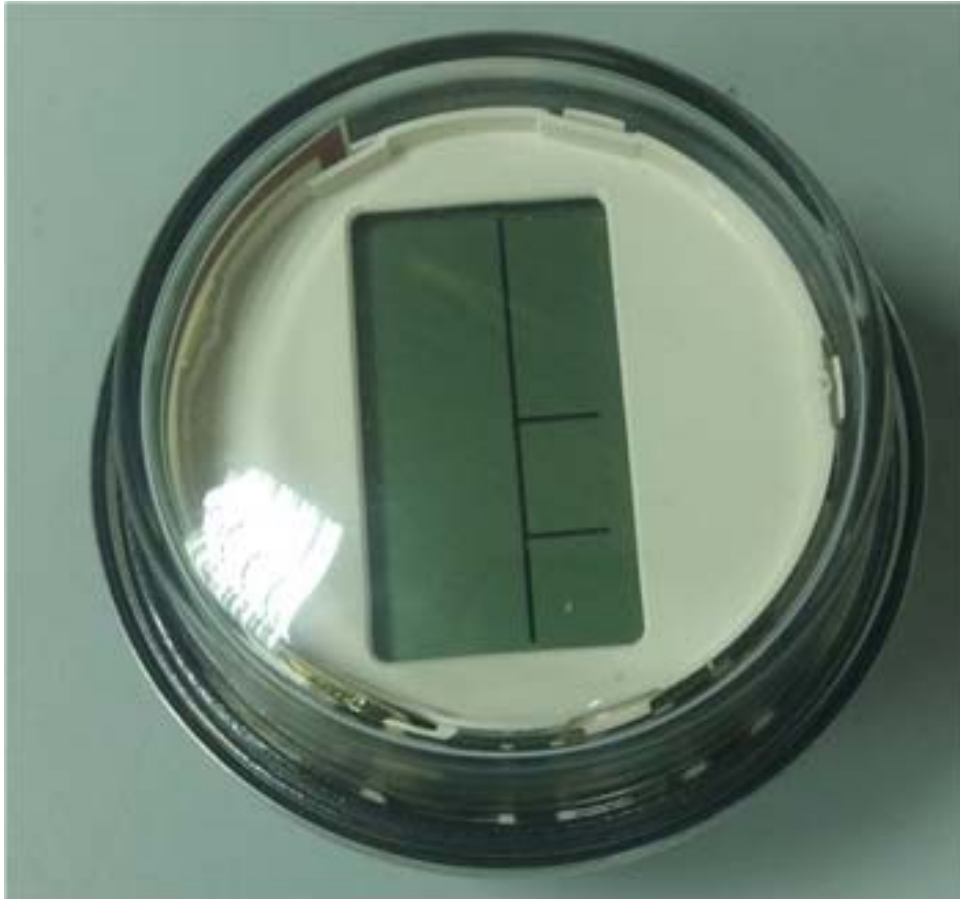

INTERNAL PHOTOGRAPHS

This document contains 11 photographs

Photograph No.1
“Interpreter5” water meter general internal view

Photograph No.2
“Interpreter5” water meter extracted from external enclosure

Photograph No.3
“Interpreter5” water meter removed from the case

Photograph No.4
“Interpreter5” water meter internal top view

Photograph No.5
“Interpreter5” water meter internal side view

Photograph No.6
“Interpreter5” water meter internal bottom view

Photograph No.7
"Interpreter5" PCB top view

Photograph No.8
“Interpreter5” PCB top view with shield removed

Photograph No.9
“Interpreter5” water meter internal bottom view

Photograph No.10
“Interpreter5” PCB bottom view

Photograph No.11
“Interpreter5” water meter antenna