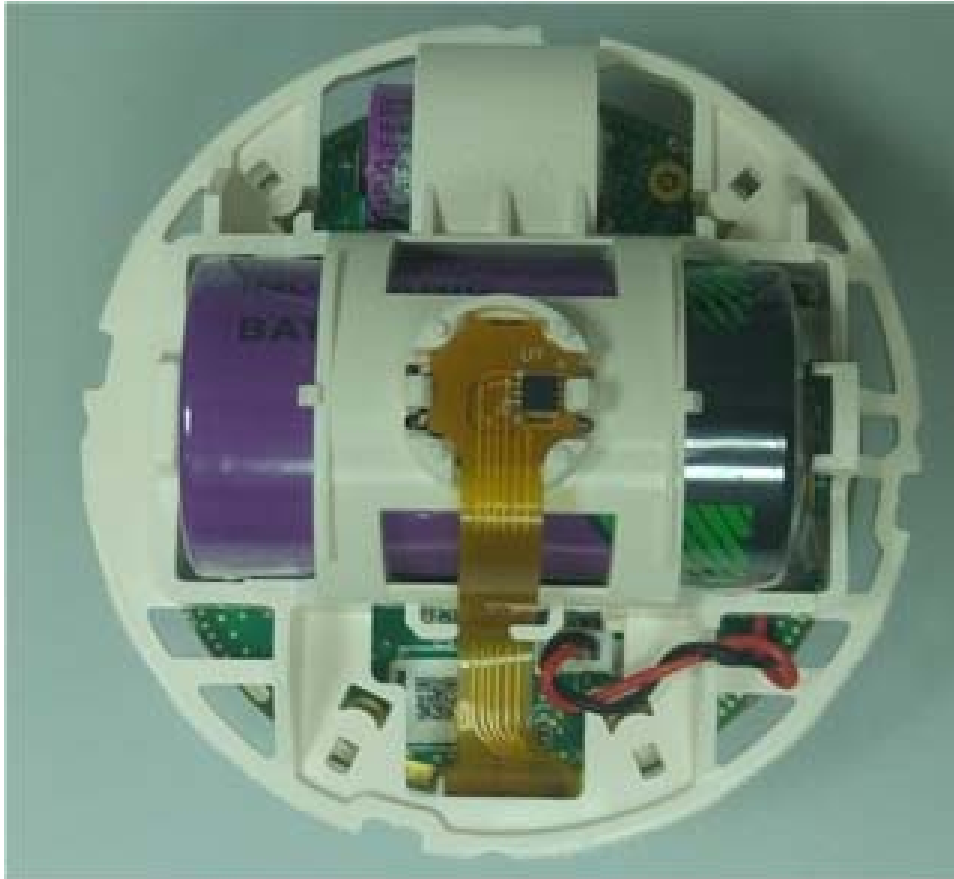

INTERNAL PHOTOGRAPHS

This document contains 11 photographs

Photograph No.1
“Interpreter5” water meter general internal view

Photograph No.2
“Interpreter5” water meter extracted from external enclosure

Photograph No.3
“Interpreter5” water meter removed from the case

Photograph No.4
“Interpreter5” water meter internal top view

Photograph No.5
“Interpreter5” water meter internal side view

Photograph No.6
“Interpreter5” water meter internal bottom view

Photograph No.7
"Interpreter5" PCB top view

Photograph No.8
“Interpreter5” PCB top view with shield removed

Photograph No.9
“Interpreter5” water meter internal bottom view

Photograph No.10
“Interpreter5” PCB bottom view

Photograph No.11
“Interpreter5” water meter antenna