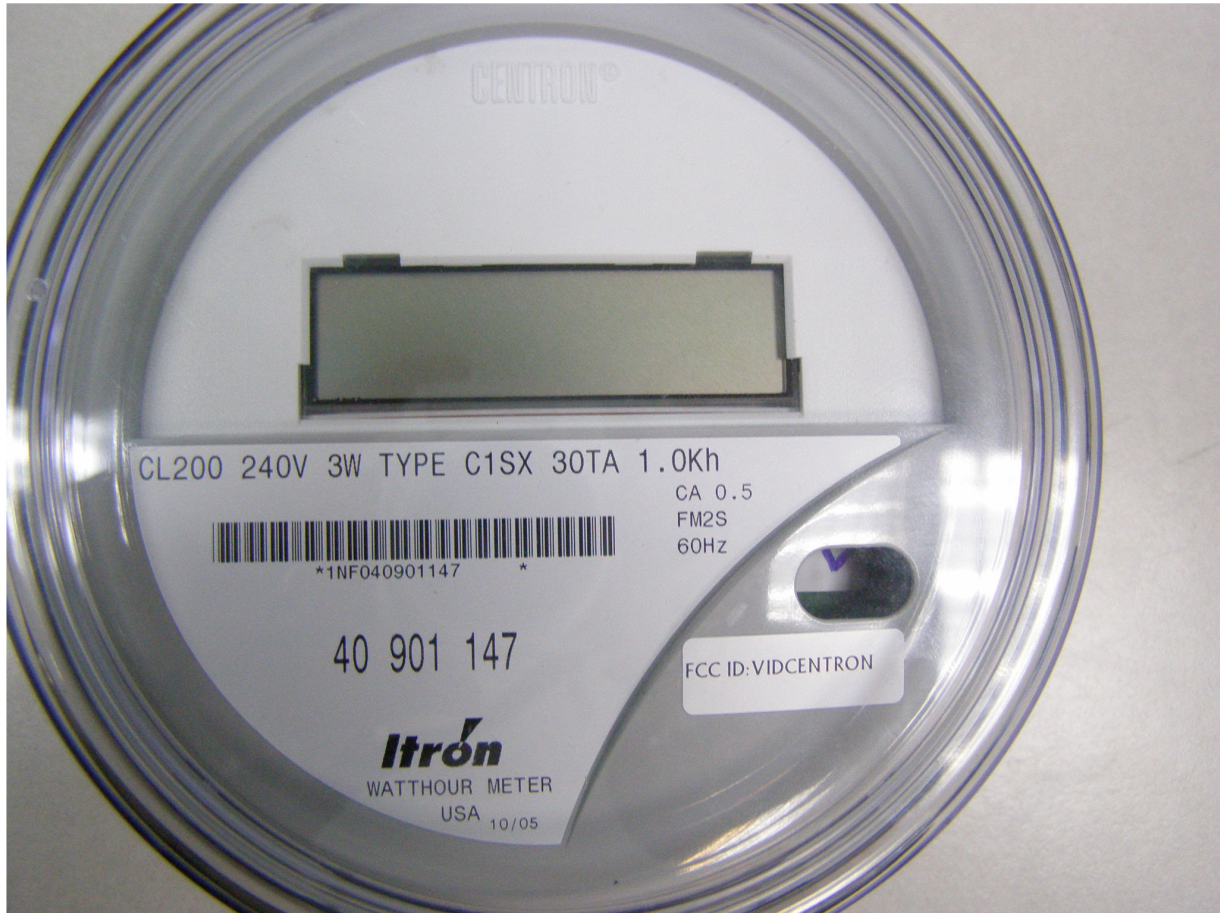

VIDCENTRON

The label with FCC ID: VIDCENTRON is printed on the panel as shown in the photograph below.

VIDCENTRON

The part 15 statement required by FCC rules, paragraph 15.19 (a)(3), is inserted into the User Manual.