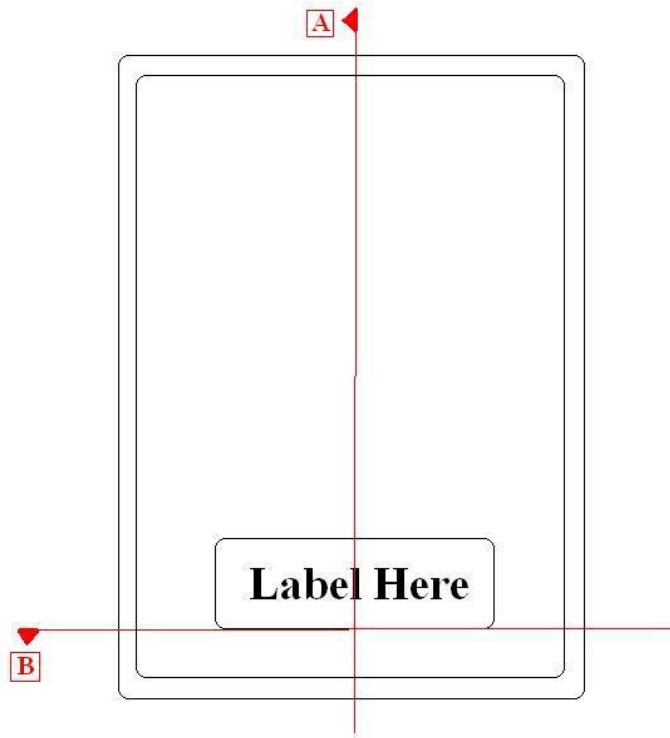

## FCC ID Label

The FCC ID will be placed on the rear side of the equipment.

BlueAnt S3  
FCC ID:VHFBLUEANTS3  
IC:7252A-S3

    N15417

Designed in Australia  
Assembled in China