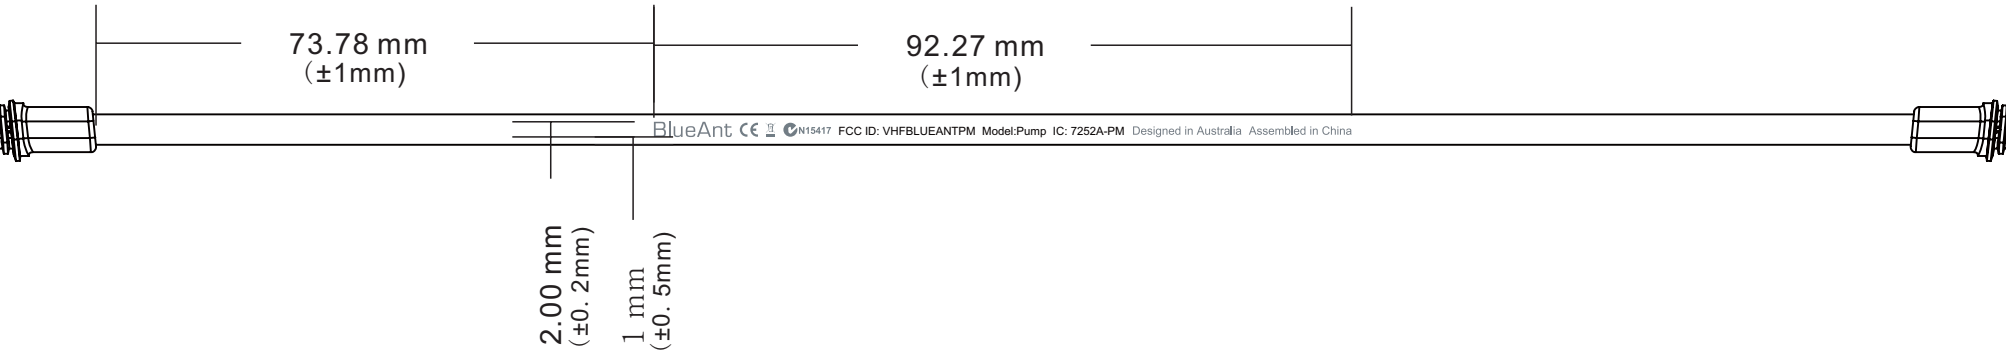

PUMP Laser Etching

BlueAnt FCC ID: VHFBLUEANTPM Model: Pump IC: 7252A-PM Designed in Australia Assembled in China