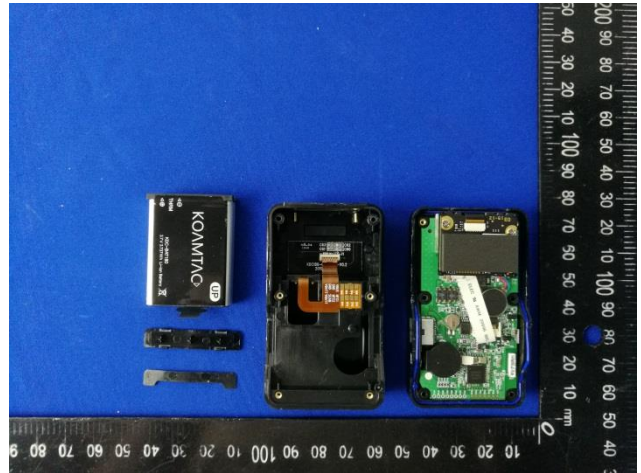

EUT Photos (Model: KDC180U)

EUT Antenna Locations

SAR Test Setup Photos

Body

Front side (0mm)

Back side(0mm)

Left side (0mm)

Bottom side (0mm)