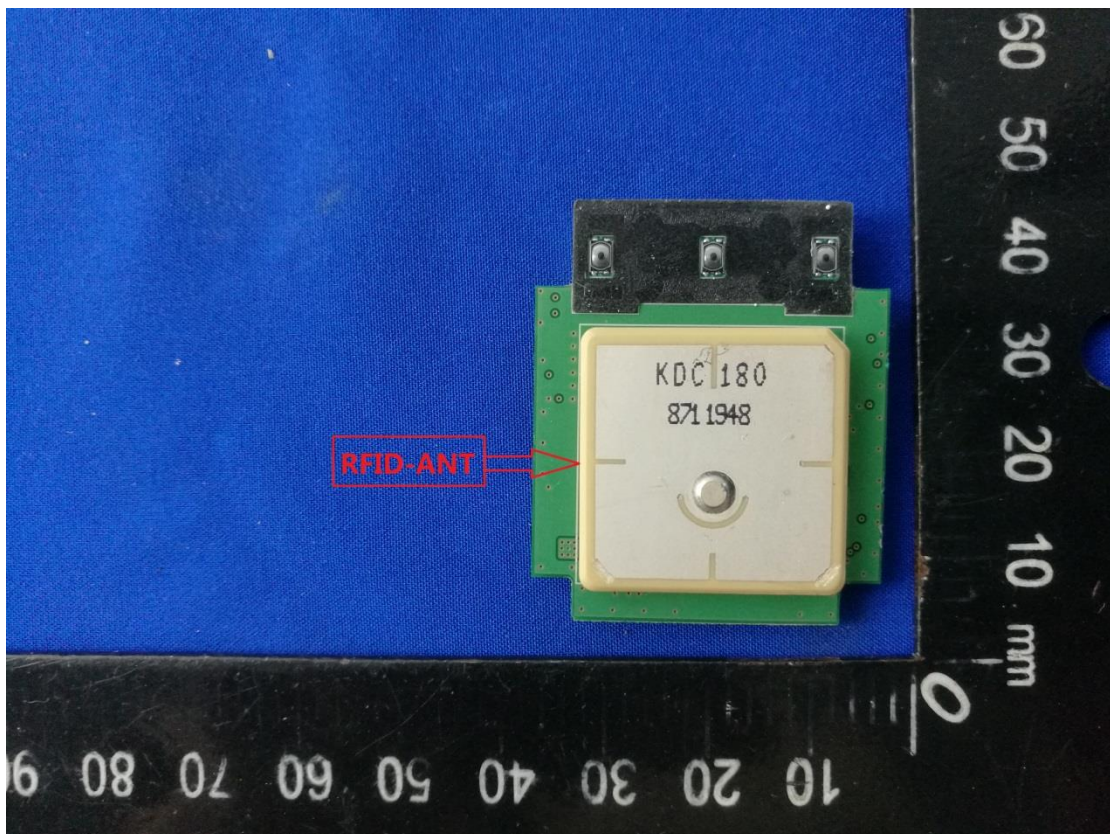

EUT Photos (Model: KDC180U)

EUT Antenna Locations

SAR Test Setup Photos

Body

Front side (0mm)

Back side(0mm)

Left side (0mm)

Bottom side (0mm)