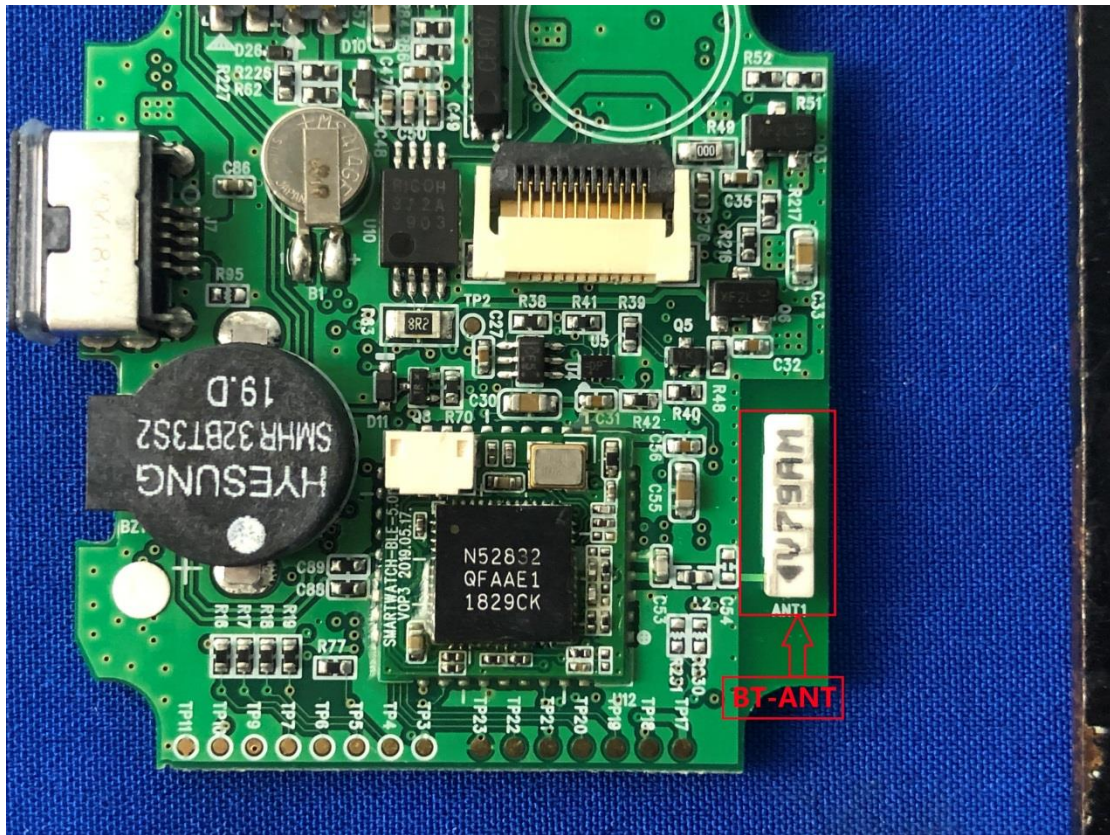

EUT Photos (Model: KDC180U)

EUT Antenna Locations

SAR Test Setup Photos

Body

Front side (0mm)

Back side(0mm)

Left side (0mm)

Bottom side (0mm)