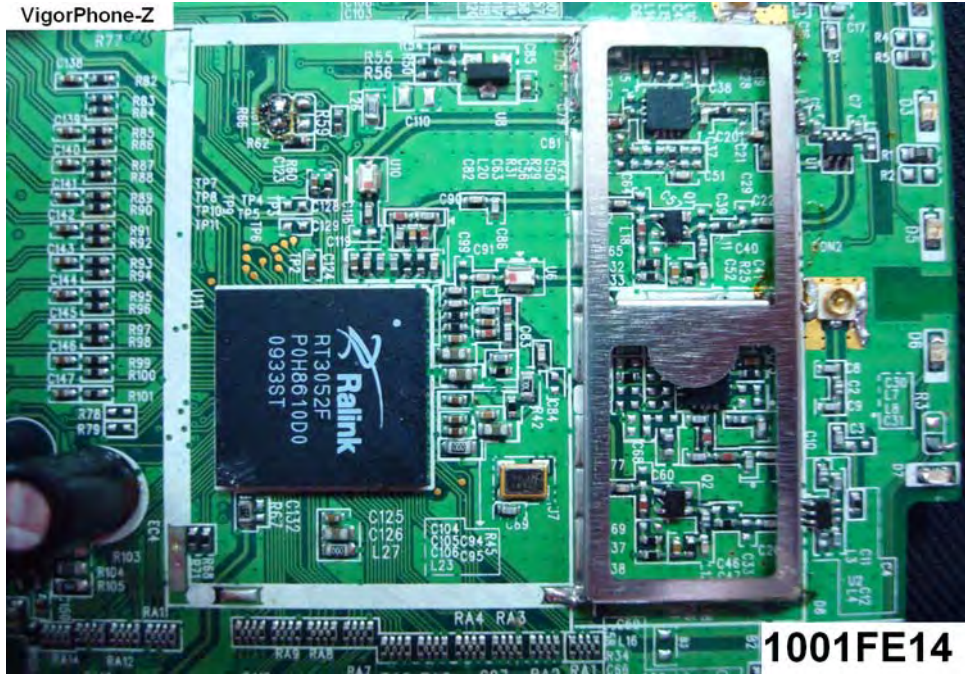

EUT Photo _ 13 of 17