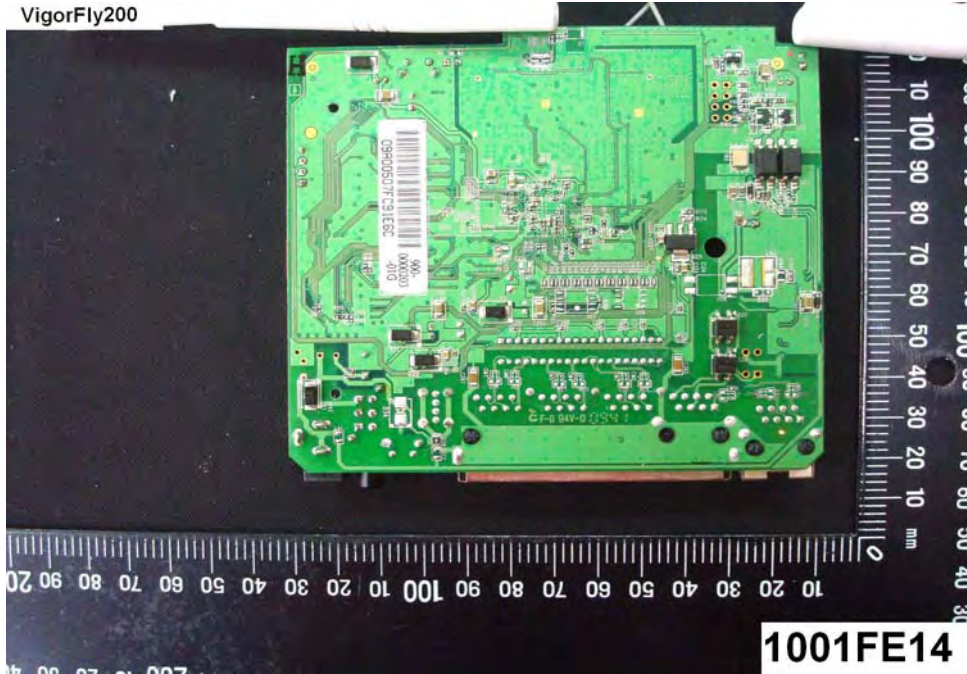

Internal Photos

Model Number: VigorFly200

FCC ID: VGYVFLY200

EUT Photo _ 1 of 17

EUT Photo _ 2 of 17

EUT Photo _ 3 of 17

VigorFly200

EUT Photo _ 4 of 17

VigorFly200

EUT Photo _ 5 of 17

EUT Photo _ 6 of 17

EUT Photo _ 7 of 17

EUT Photo _ 8 of 17

EUT Photo _ 9 of 17

EUT Photo _ 10 of 17

EUT Photo _ 11 of 17