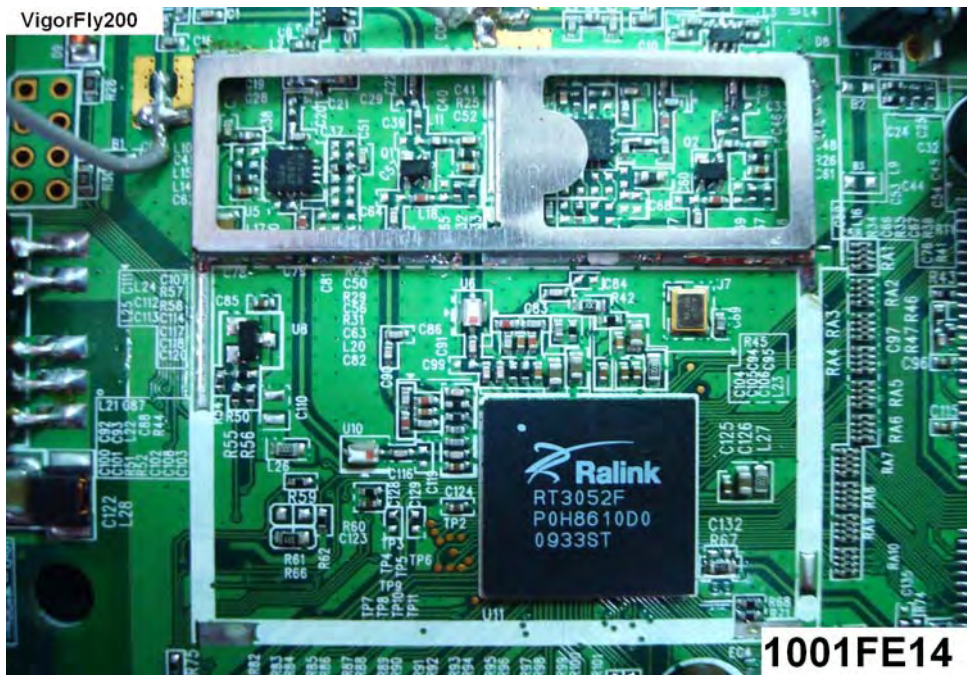

Internal Photos

Model Number: VigorFly200

FCC ID: VGYVFLY200

EUT Photo _ 1 of 17

EUT Photo _ 2 of 17

EUT Photo _ 3 of 17

VigorFly200

EUT Photo _ 4 of 17

VigorFly200

EUT Photo _ 5 of 17

EUT Photo _ 6 of 17

EUT Photo _ 7 of 17

EUT Photo _ 8 of 17

EUT Photo _ 9 of 17

EUT Photo _ 10 of 17

EUT Photo _ 11 of 17