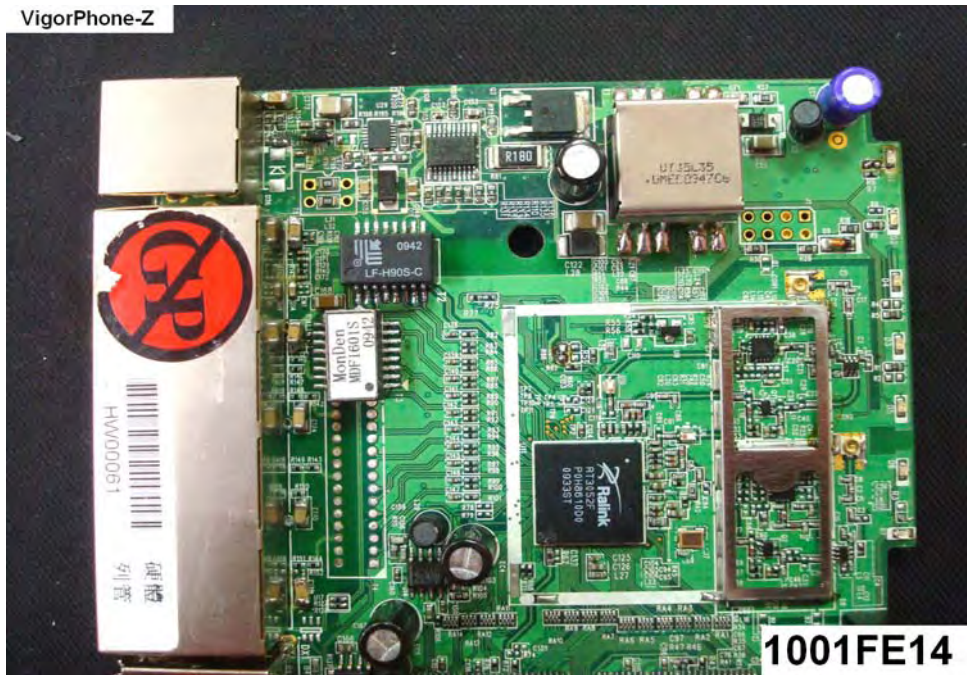

EUT Photo _ 12 of 17