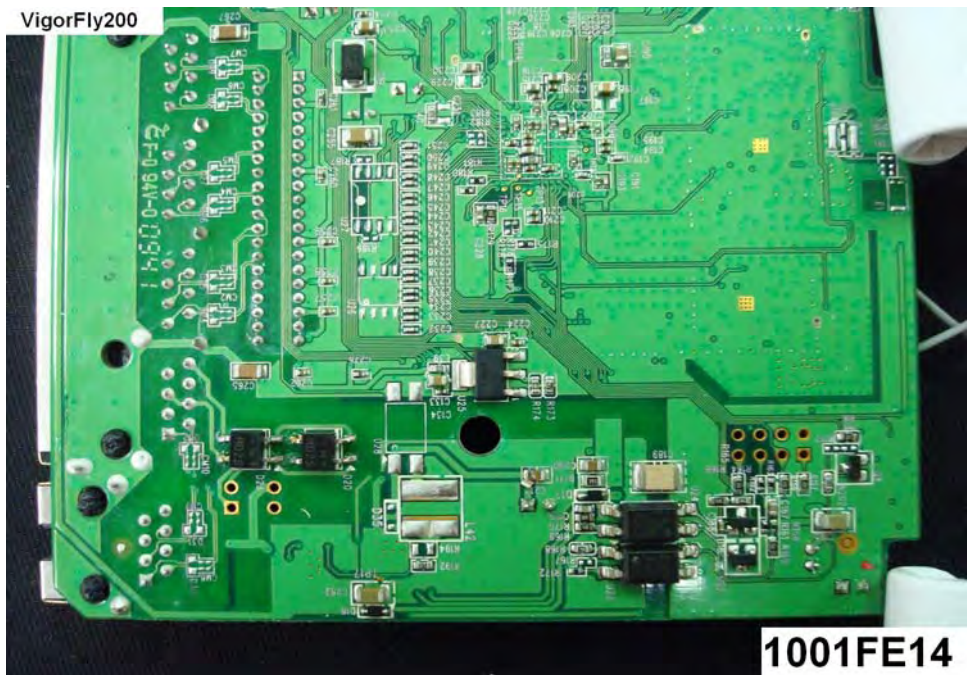

Internal Photos

Model Number: VigorFly200

FCC ID: VGYVFLY200

EUT Photo _ 1 of 17

EUT Photo _ 2 of 17

EUT Photo _ 3 of 17

VigorFly200

EUT Photo _ 4 of 17

VigorFly200

EUT Photo _ 5 of 17

EUT Photo _ 6 of 17

EUT Photo _ 7 of 17

EUT Photo _ 8 of 17

EUT Photo _ 9 of 17

EUT Photo _ 10 of 17

EUT Photo _ 11 of 17