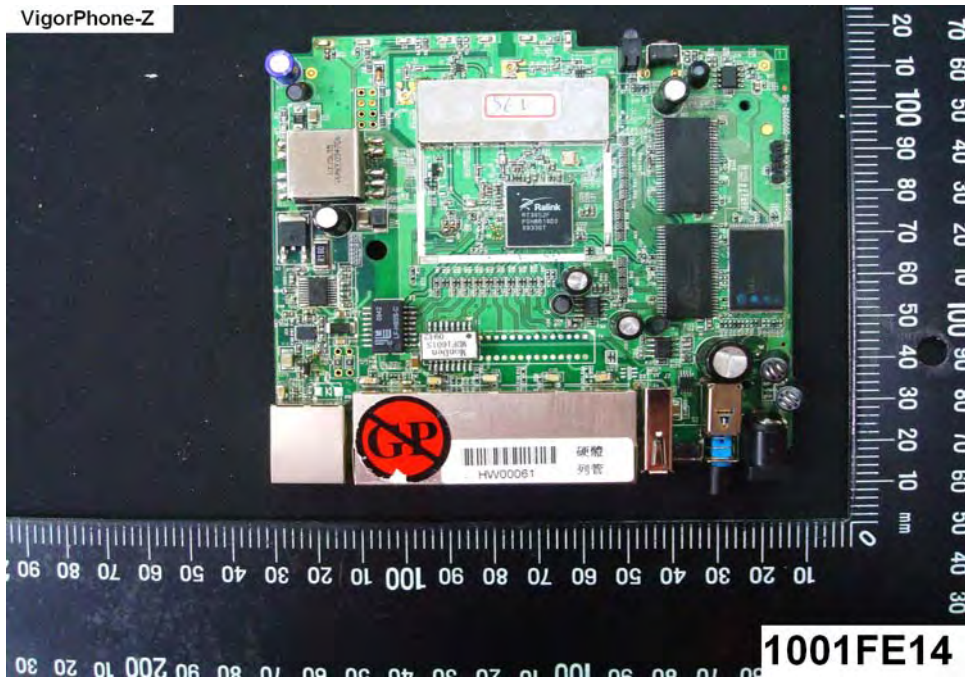

Internal Photos

Model Number: VigorFly200

FCC ID: VGYVFLY200

EUT Photo _ 1 of 17

EUT Photo _ 2 of 17

EUT Photo _ 3 of 17

VigorFly200

EUT Photo _ 4 of 17

VigorFly200

EUT Photo _ 5 of 17

EUT Photo _ 6 of 17

EUT Photo _ 7 of 17

EUT Photo _ 8 of 17

EUT Photo _ 9 of 17

EUT Photo _ 10 of 17

EUT Photo _ 11 of 17