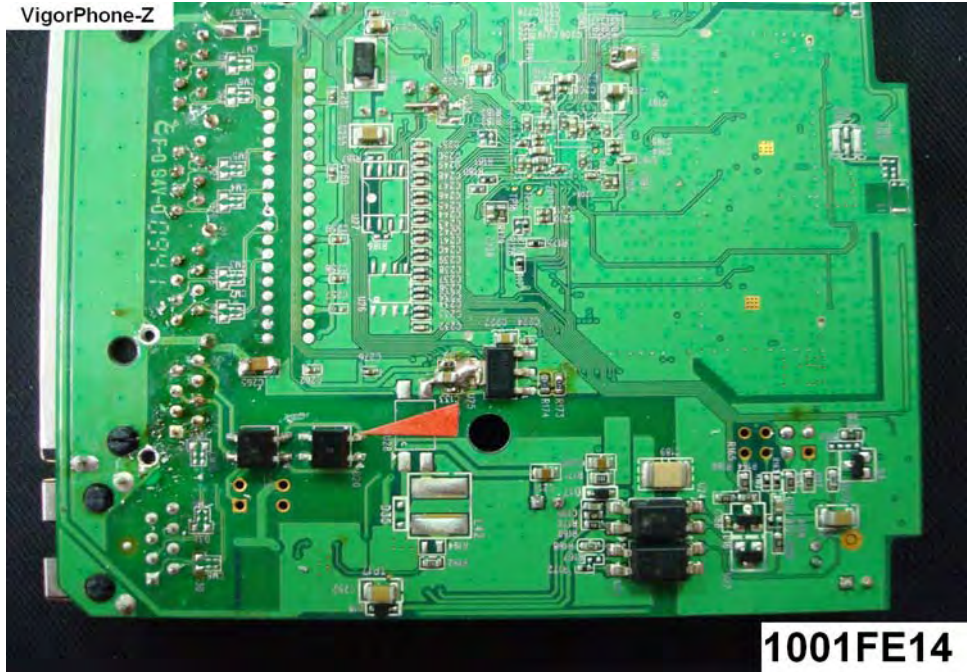

Internal Photos

Model Number: VigorFly200

FCC ID: VGYVFLY200

EUT Photo _ 1 of 17

EUT Photo _ 2 of 17

EUT Photo _ 3 of 17

VigorFly200

EUT Photo _ 4 of 17

EUT Photo _ 12 of 17

EUT Photo _ 13 of 17

EUT Photo _ 14 of 17

EUT Photo _ 15 of 17

EUT Photo _ 16 of 17

EUT Photo _ 17 of 17