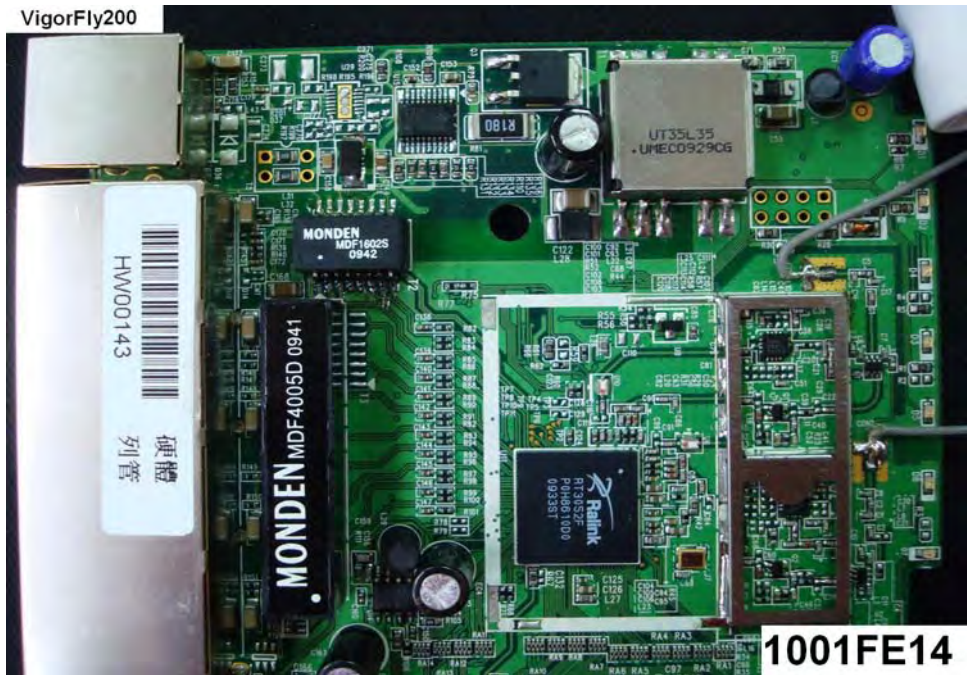

Internal Photos

Model Number: VigorFly200

FCC ID: VGYVFLY200

EUT Photo _ 1 of 17

EUT Photo _ 2 of 17

EUT Photo _ 3 of 17

VigorFly200

EUT Photo _ 4 of 17

VigorFly200

EUT Photo _ 5 of 17

EUT Photo _ 6 of 17

EUT Photo _ 7 of 17

EUT Photo _ 8 of 17

EUT Photo _ 9 of 17

EUT Photo _ 10 of 17

EUT Photo _ 11 of 17