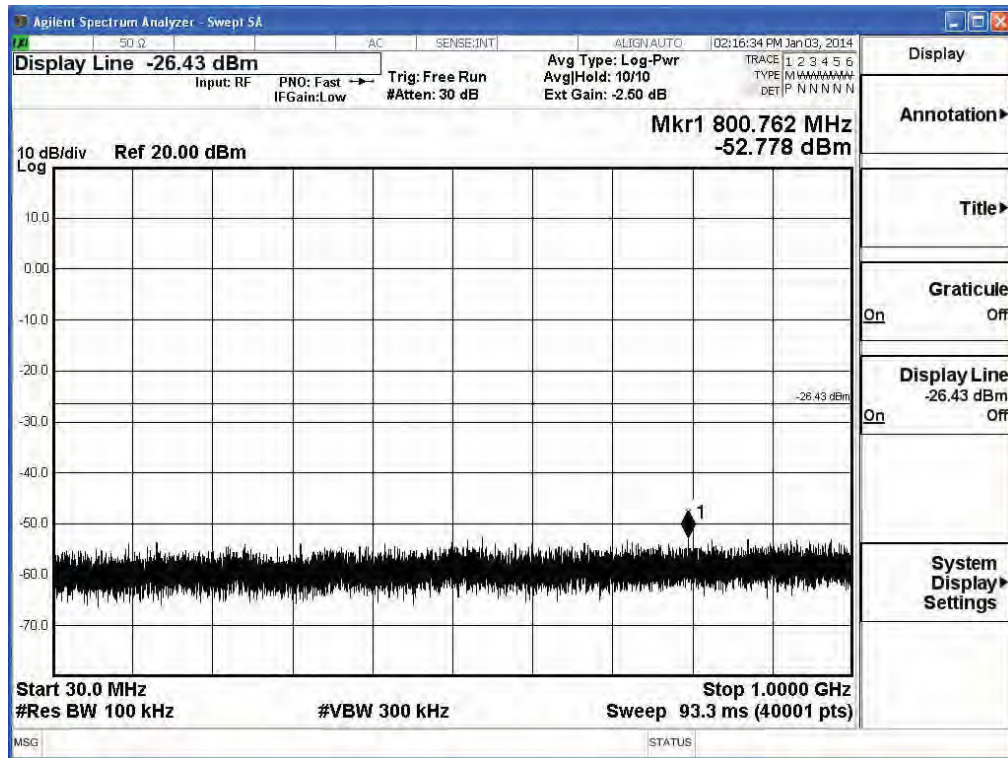

2412MHz (30MHz-1GHz)- 802.11n (20MHz) (ANT 0)