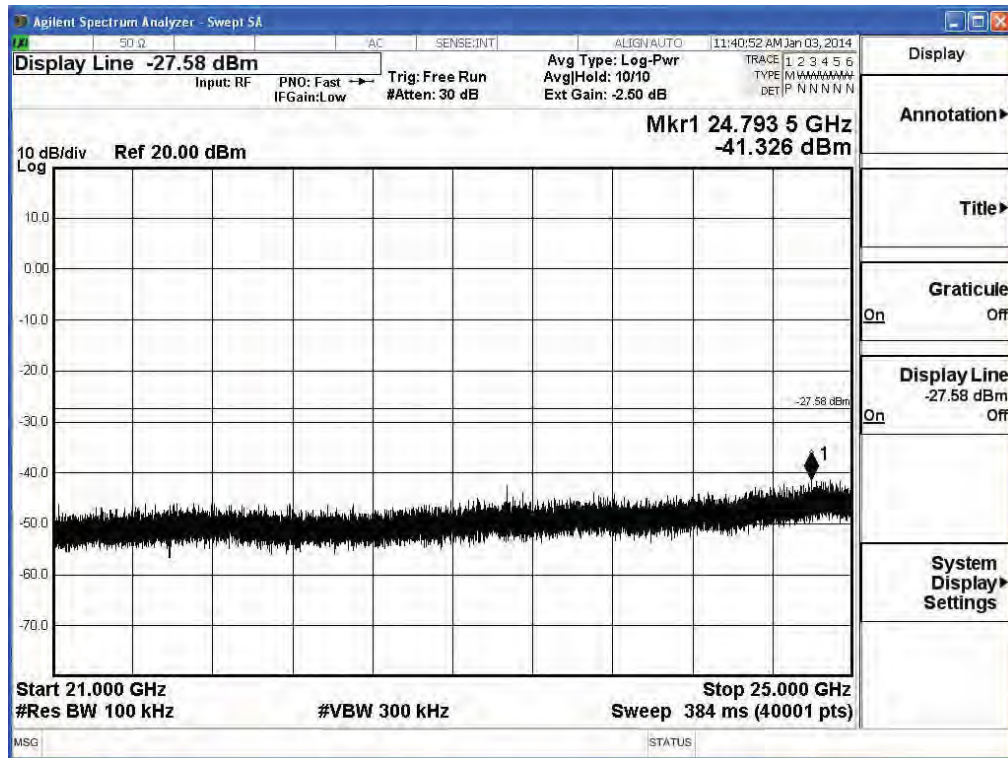

2412MHz (5GHz-9GHz) -802.11g (ANT 1)

2412MHz (9GHz-13GHz) -802.11g (ANT 1)

2412MHz (13GHz-17GHz) -802.11g (ANT 1)

2412MHz (17GHz-21GHz) -802.11g (ANT 1)

2412MHz (21GHz-25GHz) -802.11g (ANT 1)

2437MHz (30MHz-1GHz)-802.11g (ANT 1)