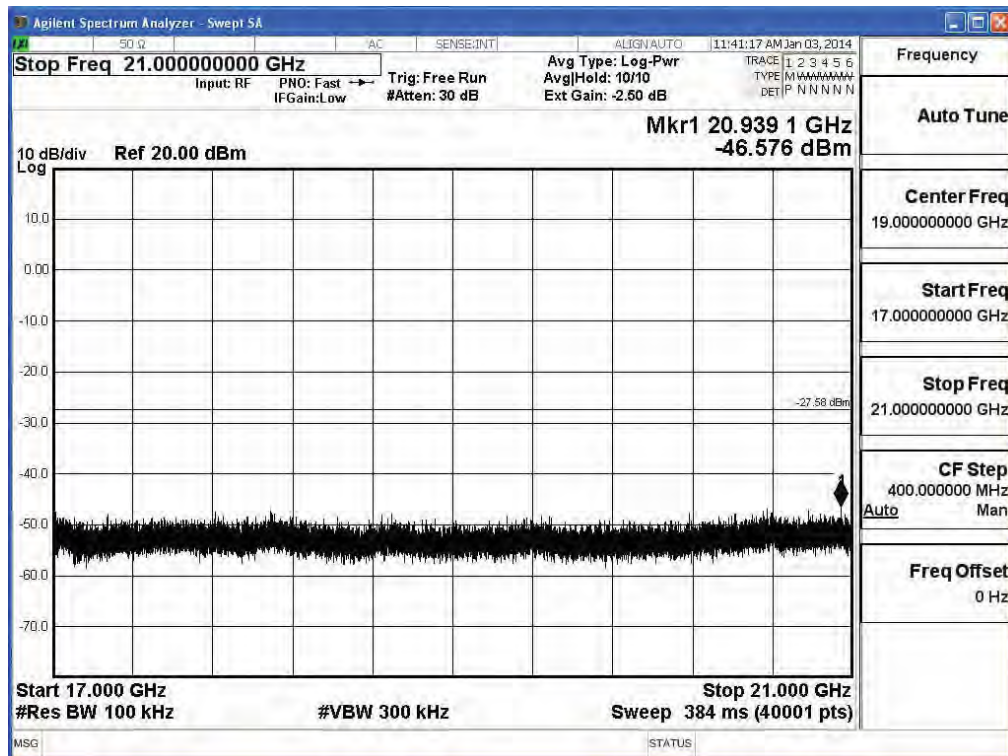

2412MHz (5GHz-9GHz) -802.11g (ANT 1)

2412MHz (9GHz-13GHz) -802.11g (ANT 1)

2412MHz (13GHz-17GHz) -802.11g (ANT 1)

2412MHz (17GHz-21GHz) -802.11g (ANT 1)

2412MHz (21GHz-25GHz) -802.11g (ANT 1)

2437MHz (30MHz-1GHz)-802.11g (ANT 1)