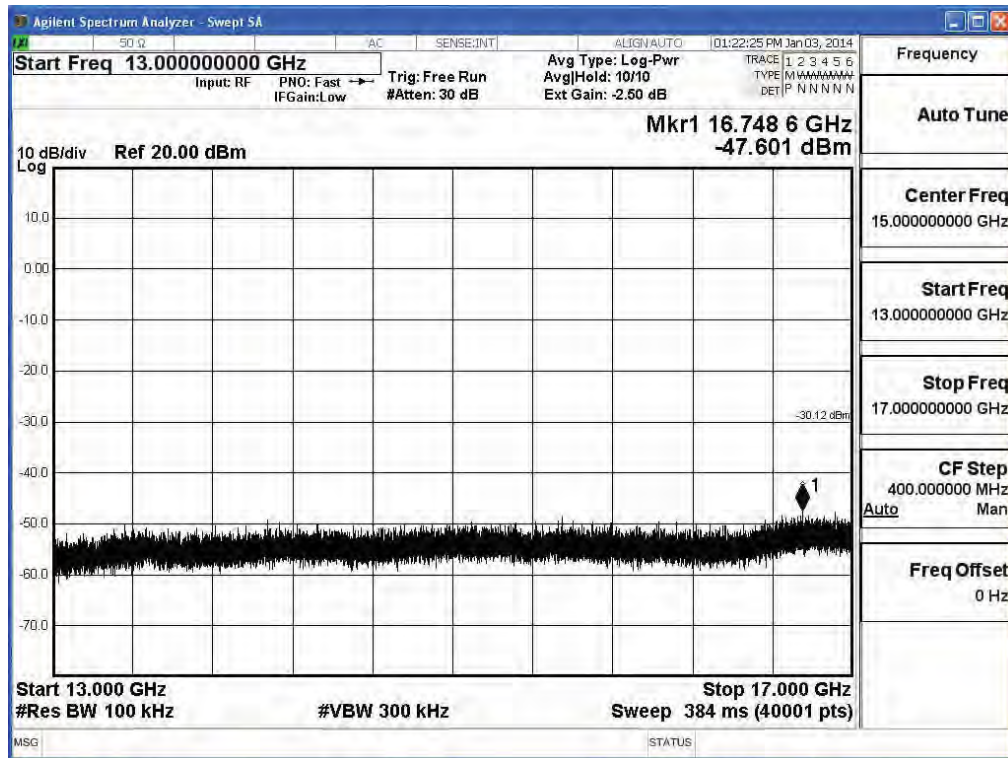

2462MHz (30MHz-1GHz)-802.11g (ANT 1)

2462MHz (1GHz-5GHz) -802.11g (ANT 1)

2462MHz (5GHz-9GHz) -802.11g (ANT 1)

2462MHz (9GHz-13GHz) -802.11g (ANT 1)

2462MHz (13GHz-17GHz) -802.11g (ANT 1)

2462MHz (17GHz-21GHz) -802.11g (ANT 1)