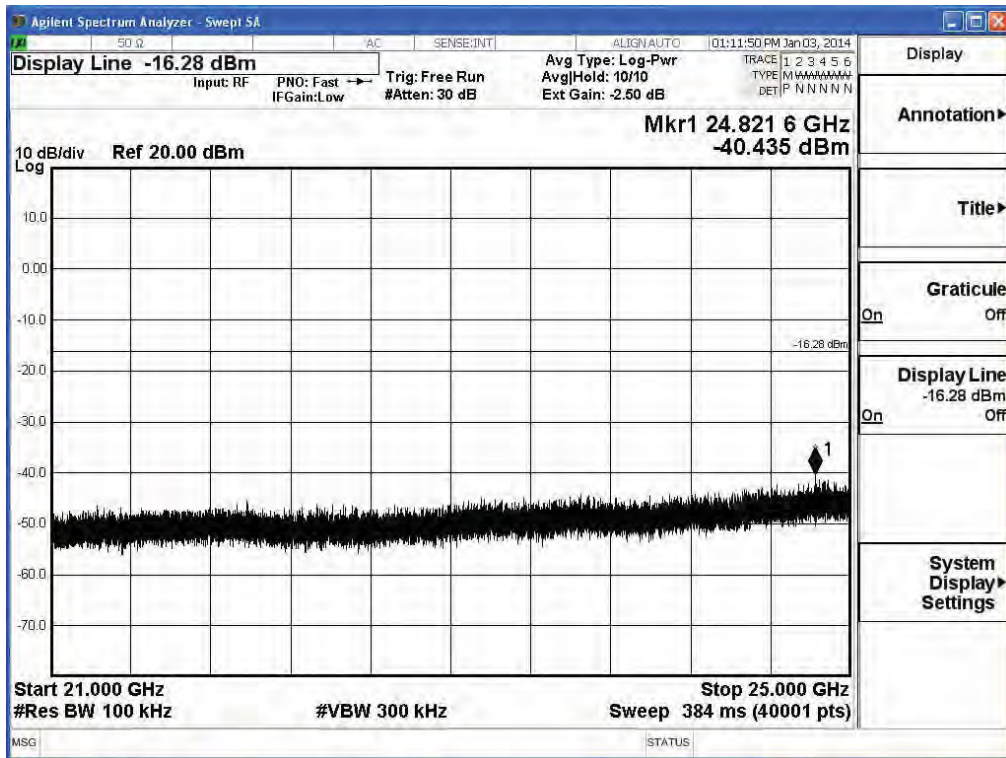

2437MHz (1GHz-5GHz) -802.11g (ANT 1)

2437MHz (5GHz-9GHz) -802.11g (ANT 1)

2437MHz (9GHz-13GHz) -802.11g (ANT 1)

2437MHz (13GHz-17GHz) -802.11g (ANT 1)

2437MHz (17GHz-21GHz) -802.11g (ANT 1)

2437MHz (21GHz-25GHz) -802.11g (ANT 1)