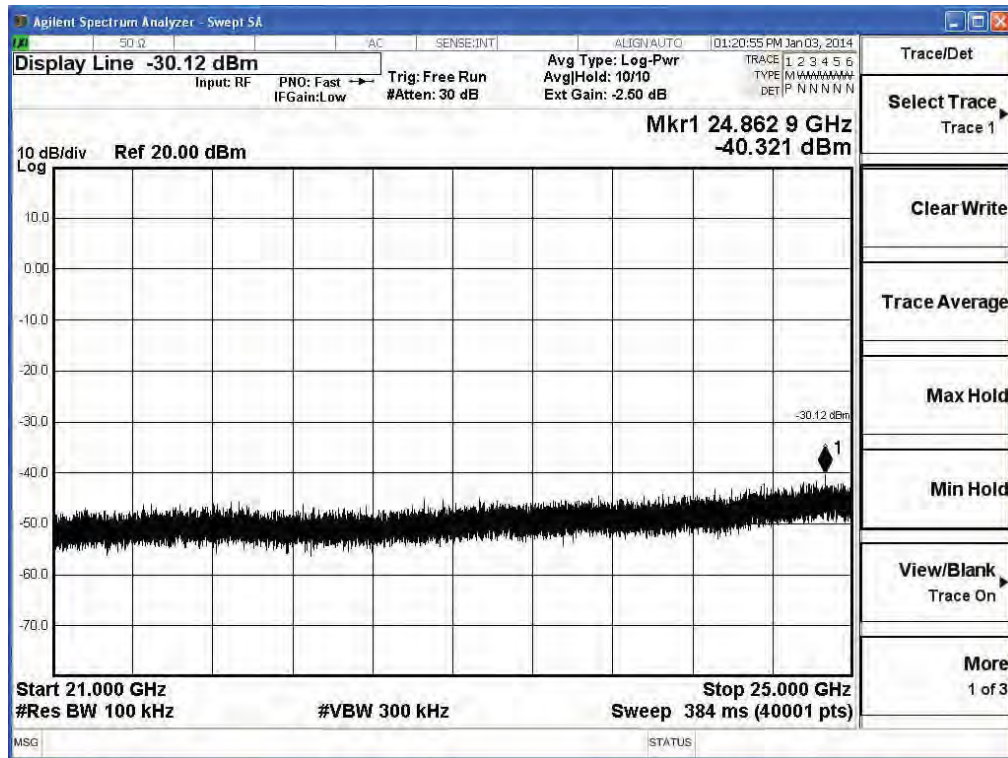

2462MHz (21GHz-25GHz) -802.11g (ANT 1)