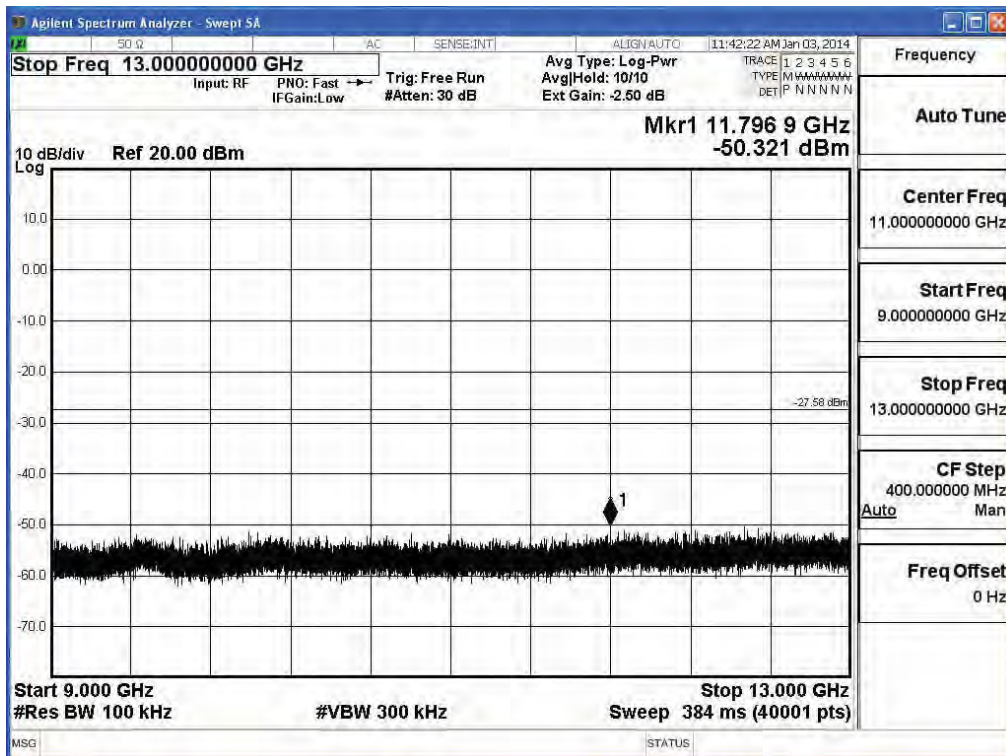

2412MHz (5GHz-9GHz) -802.11g (ANT 1)

2412MHz (9GHz-13GHz) -802.11g (ANT 1)

2412MHz (13GHz-17GHz) -802.11g (ANT 1)

2412MHz (17GHz-21GHz) -802.11g (ANT 1)

2412MHz (21GHz-25GHz) -802.11g (ANT 1)

2437MHz (30MHz-1GHz)-802.11g (ANT 1)