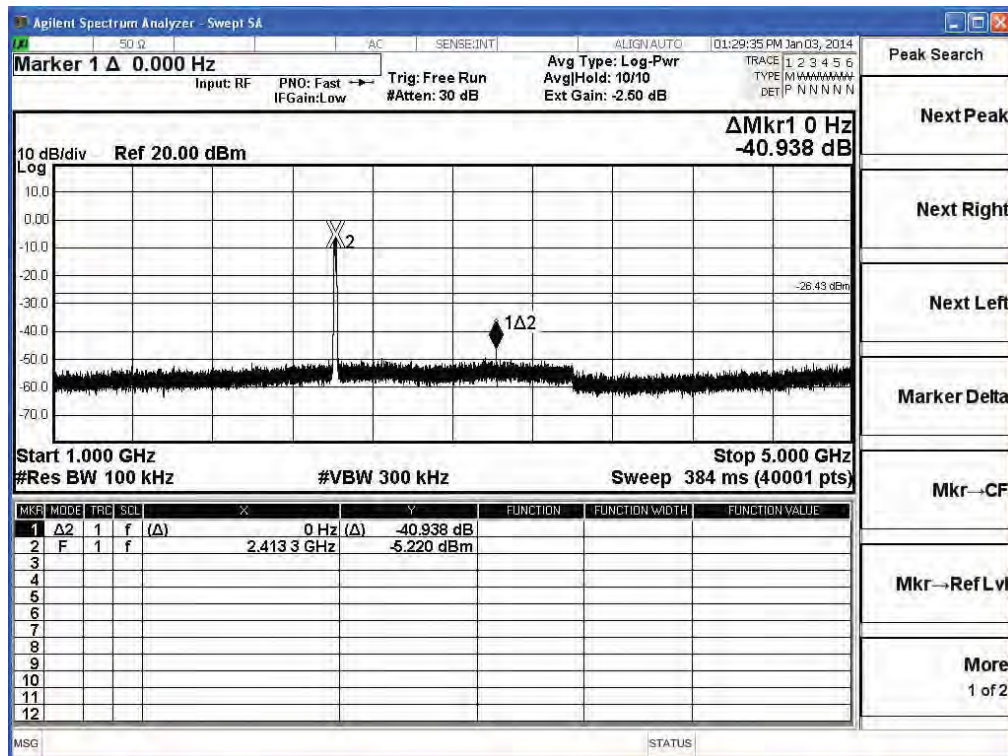

2412MHz (1GHz-5GHz) -802.11n (20MHz) (ANT 0)