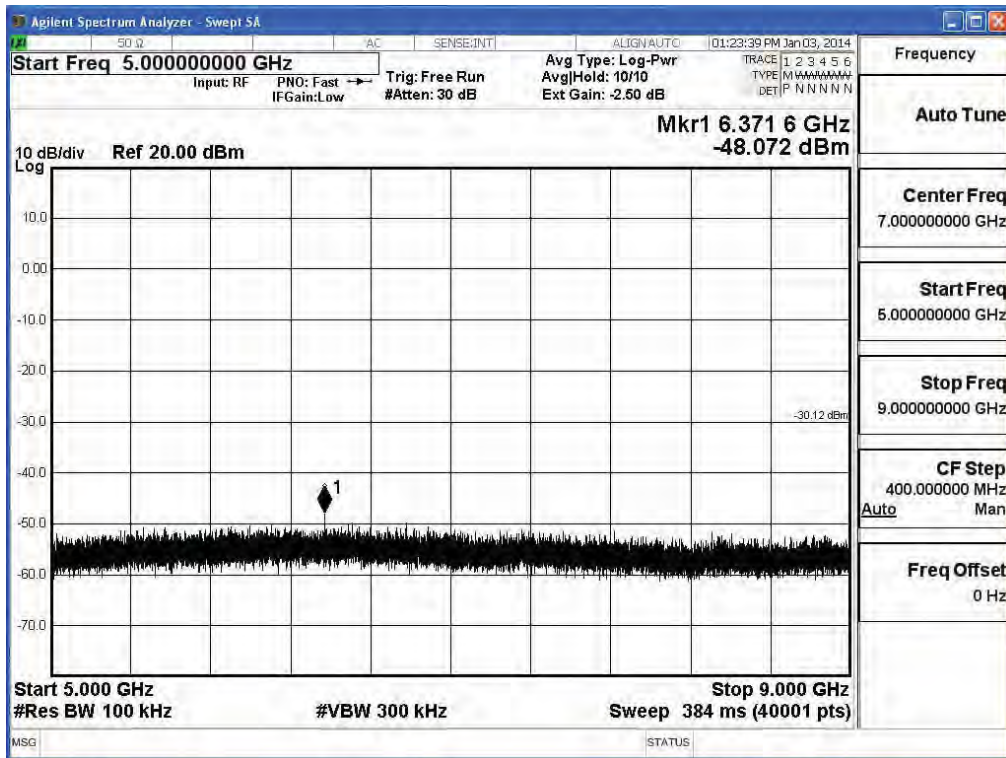

2462MHz (30MHz-1GHz)-802.11g (ANT 1)

2462MHz (1GHz-5GHz) -802.11g (ANT 1)

2462MHz (5GHz-9GHz) -802.11g (ANT 1)

2462MHz (9GHz-13GHz) -802.11g (ANT 1)

2462MHz (13GHz-17GHz) -802.11g (ANT 1)

2462MHz (17GHz-21GHz) -802.11g (ANT 1)