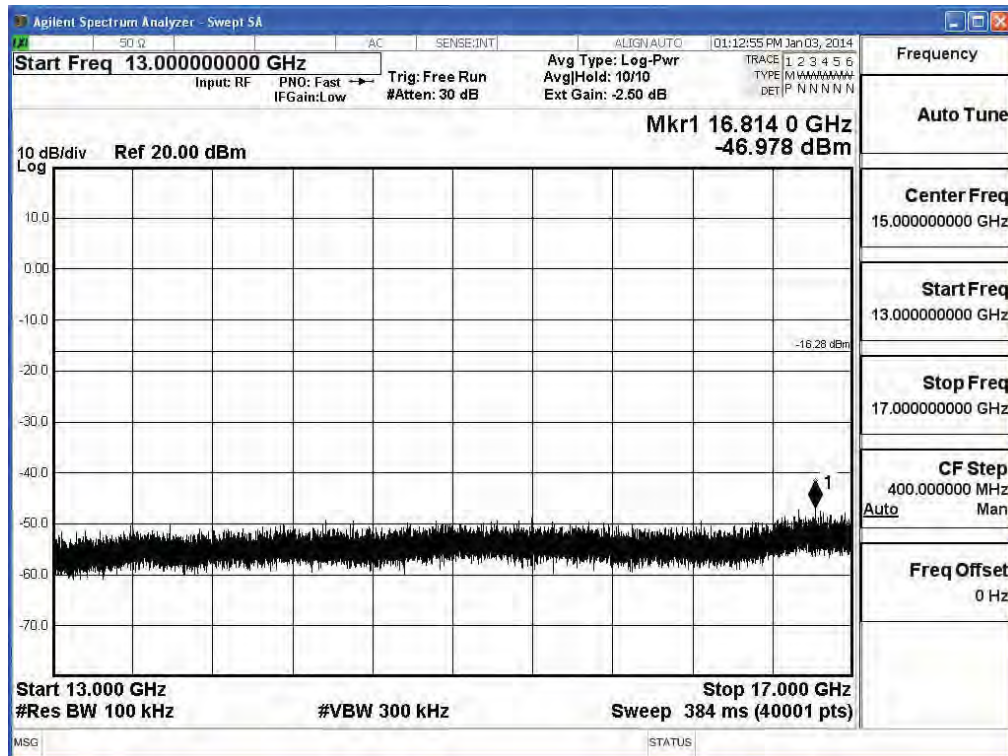

2437MHz (1GHz-5GHz) -802.11g (ANT 1)

2437MHz (5GHz-9GHz) -802.11g (ANT 1)

2437MHz (9GHz-13GHz) -802.11g (ANT 1)

2437MHz (13GHz-17GHz) -802.11g (ANT 1)

2437MHz (17GHz-21GHz) -802.11g (ANT 1)

2437MHz (21GHz-25GHz) -802.11g (ANT 1)