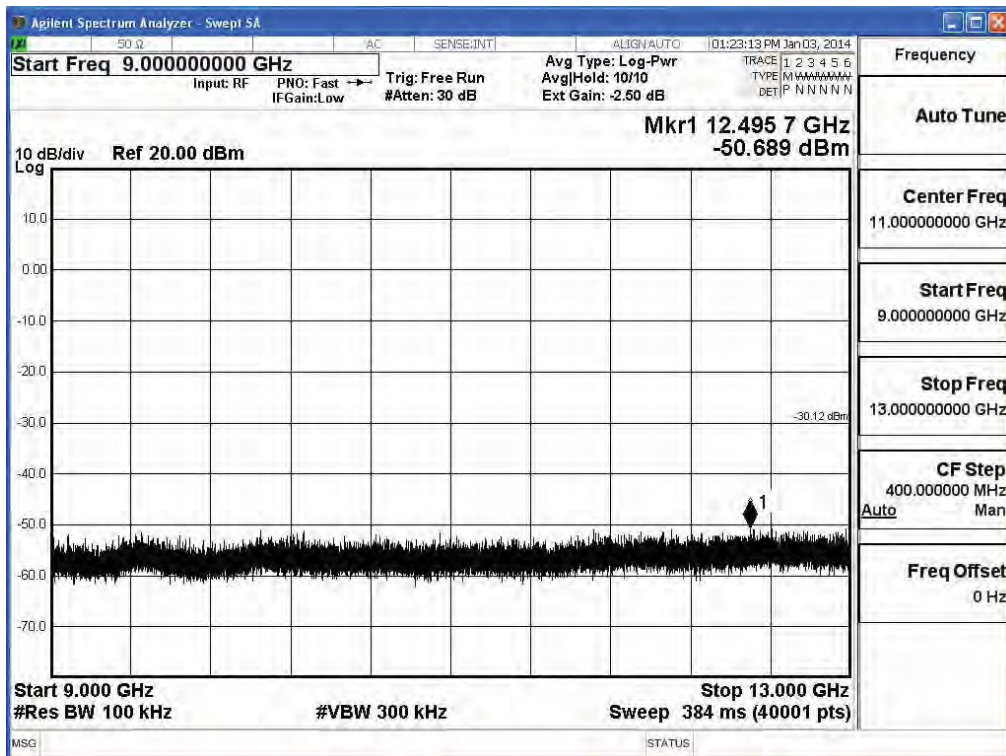

2462MHz (30MHz-1GHz)-802.11g (ANT 1)

2462MHz (1GHz-5GHz) -802.11g (ANT 1)

2462MHz (5GHz-9GHz) -802.11g (ANT 1)

2462MHz (9GHz-13GHz) -802.11g (ANT 1)

2462MHz (13GHz-17GHz) -802.11g (ANT 1)

2462MHz (17GHz-21GHz) -802.11g (ANT 1)