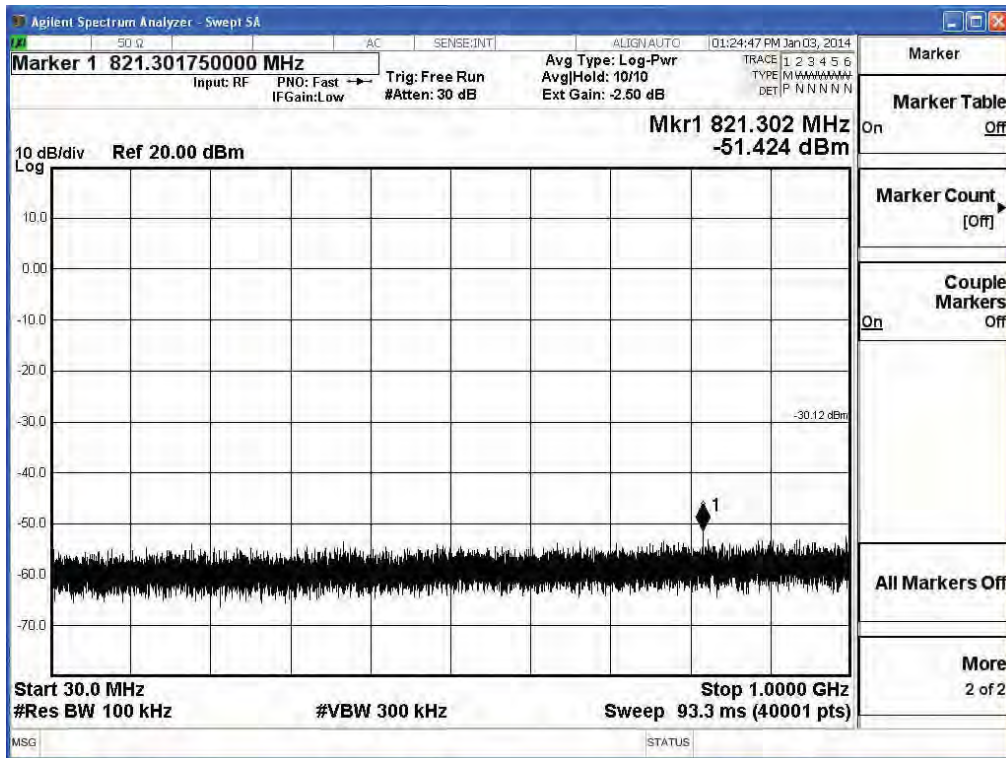

2462MHz (30MHz-1GHz)-802.11g (ANT 1)