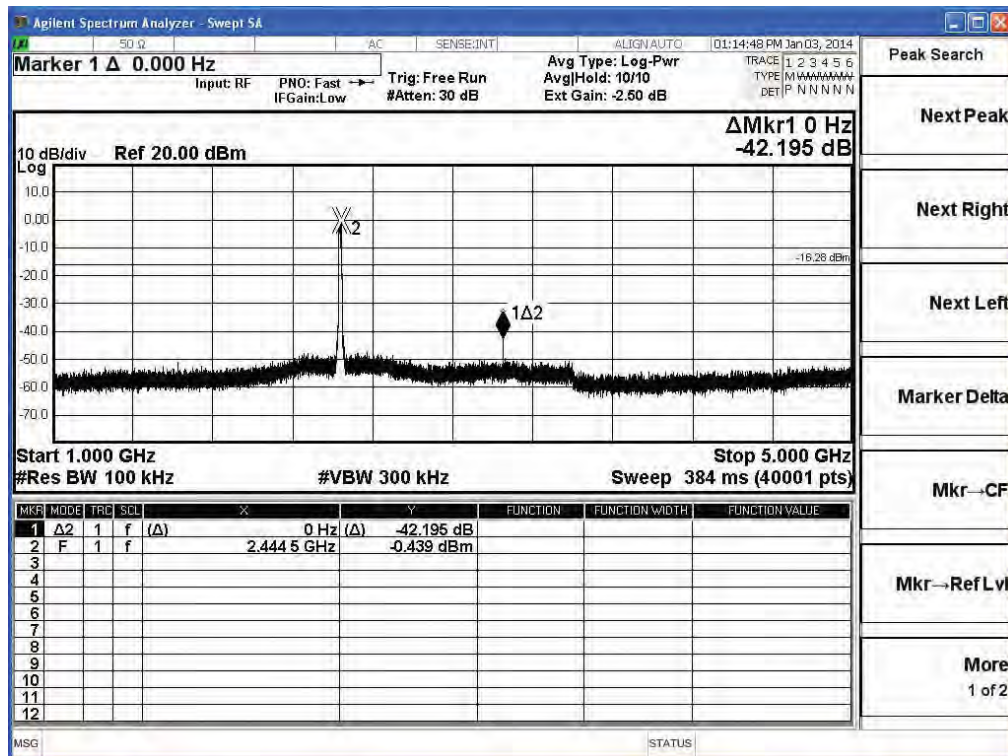

2412MHz (5GHz-9GHz) -802.11g (ANT 1)

2412MHz (9GHz-13GHz) -802.11g (ANT 1)

2412MHz (13GHz-17GHz) -802.11g (ANT 1)

2412MHz (17GHz-21GHz) -802.11g (ANT 1)

2412MHz (21GHz-25GHz) -802.11g (ANT 1)

2437MHz (30MHz-1GHz)-802.11g (ANT 1)

2437MHz (1GHz-5GHz) -802.11g (ANT 1)

2437MHz (5GHz-9GHz) -802.11g (ANT 1)

2437MHz (9GHz-13GHz) -802.11g (ANT 1)

2437MHz (13GHz-17GHz) -802.11g (ANT 1)

2437MHz (17GHz-21GHz) -802.11g (ANT 1)

2437MHz (21GHz-25GHz) -802.11g (ANT 1)