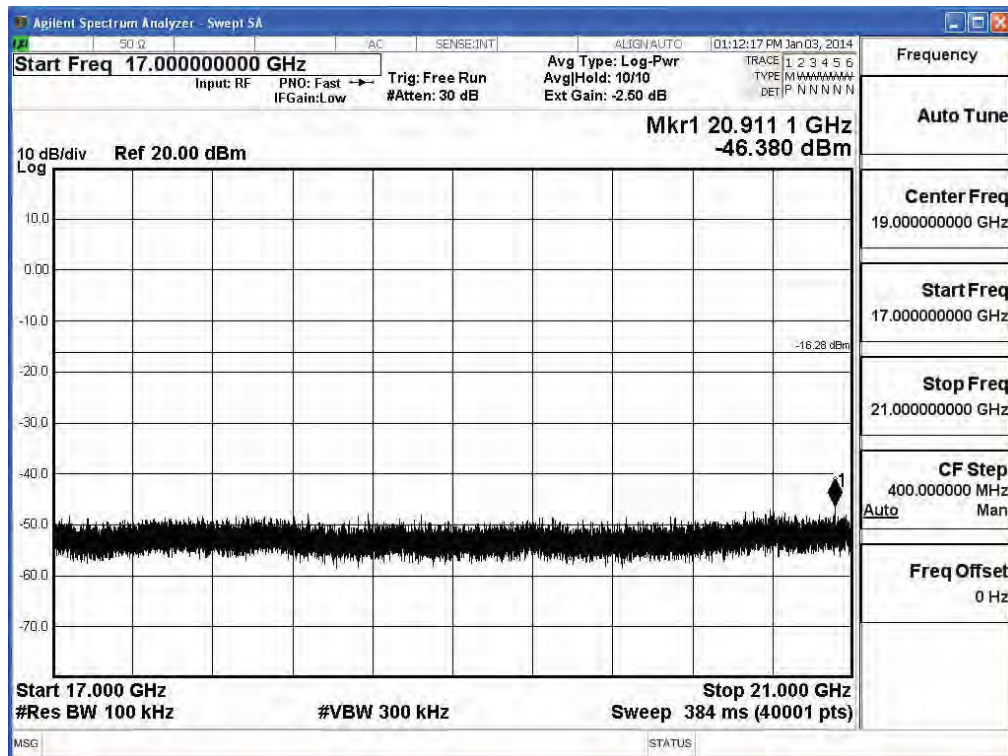

2437MHz (1GHz-5GHz) -802.11g (ANT 1)

2437MHz (5GHz-9GHz) -802.11g (ANT 1)

2437MHz (9GHz-13GHz) -802.11g (ANT 1)

2437MHz (13GHz-17GHz) -802.11g (ANT 1)

2437MHz (17GHz-21GHz) -802.11g (ANT 1)

2437MHz (21GHz-25GHz) -802.11g (ANT 1)