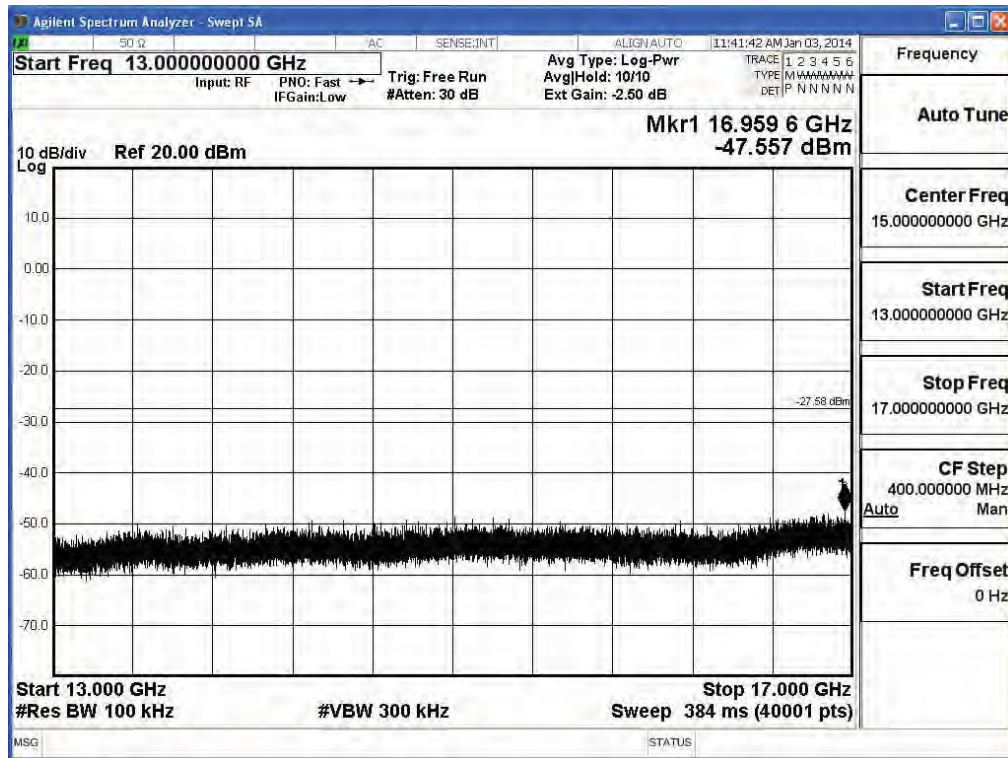

2412MHz (5GHz-9GHz) -802.11g (ANT 1)

2412MHz (9GHz-13GHz) -802.11g (ANT 1)

2412MHz (13GHz-17GHz) -802.11g (ANT 1)

2412MHz (17GHz-21GHz) -802.11g (ANT 1)

2412MHz (21GHz-25GHz) -802.11g (ANT 1)

2437MHz (30MHz-1GHz)-802.11g (ANT 1)