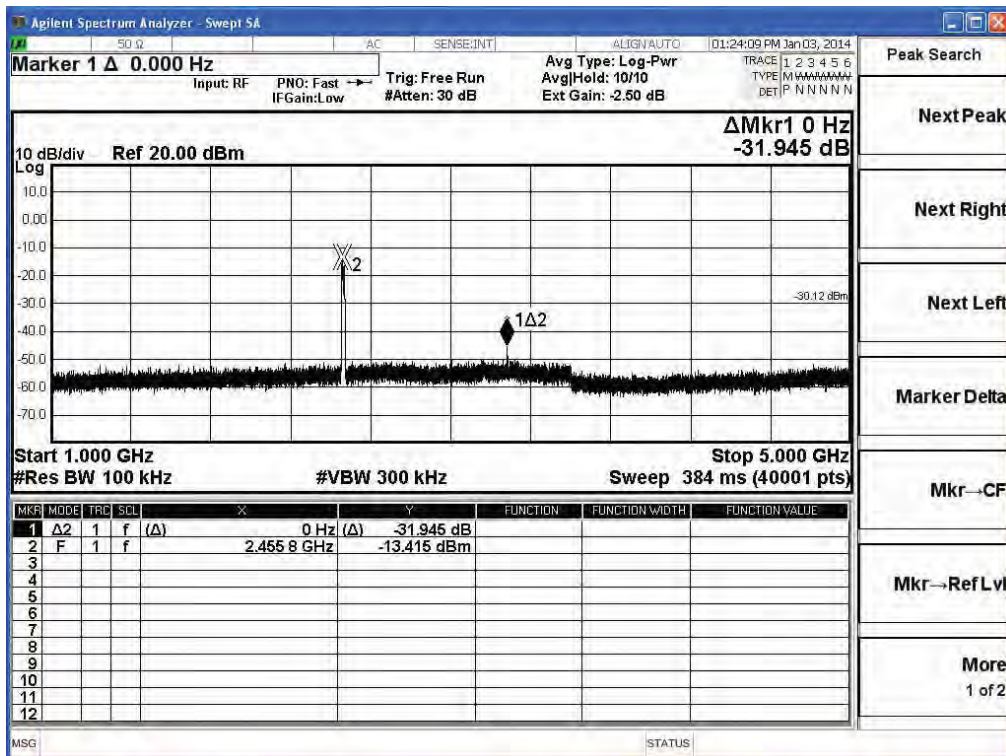

2437MHz (1GHz-5GHz) -802.11g (ANT 1)

2437MHz (5GHz-9GHz) -802.11g (ANT 1)

2437MHz (9GHz-13GHz) -802.11g (ANT 1)

2437MHz (13GHz-17GHz) -802.11g (ANT 1)

2437MHz (17GHz-21GHz) -802.11g (ANT 1)

2437MHz (21GHz-25GHz) -802.11g (ANT 1)

2462MHz (30MHz-1GHz)-802.11g (ANT 1)

2462MHz (1GHz-5GHz) -802.11g (ANT 1)

2462MHz (5GHz-9GHz) -802.11g (ANT 1)

2462MHz (9GHz-13GHz) -802.11g (ANT 1)

2462MHz (13GHz-17GHz) -802.11g (ANT 1)

2462MHz (17GHz-21GHz) -802.11g (ANT 1)