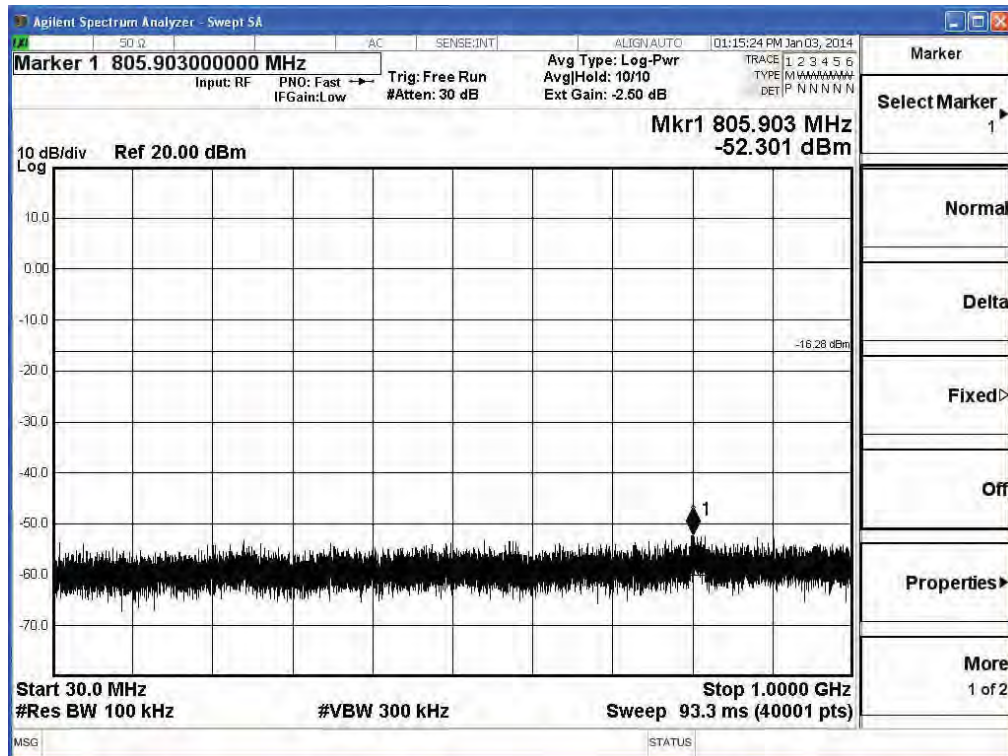

2412MHz (5GHz-9GHz) -802.11g (ANT 1)

2412MHz (9GHz-13GHz) -802.11g (ANT 1)

2412MHz (13GHz-17GHz) -802.11g (ANT 1)

2412MHz (17GHz-21GHz) -802.11g (ANT 1)

2412MHz (21GHz-25GHz) -802.11g (ANT 1)

2437MHz (30MHz-1GHz)-802.11g (ANT 1)