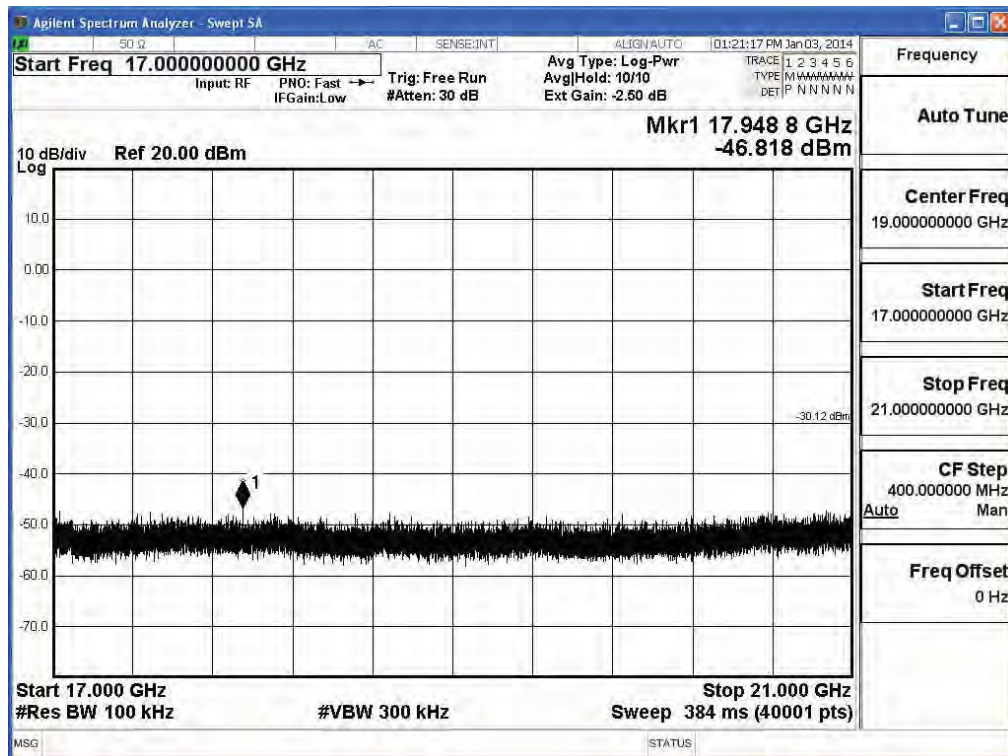

2462MHz (30MHz-1GHz)-802.11g (ANT 1)

2462MHz (1GHz-5GHz) -802.11g (ANT 1)

2462MHz (5GHz-9GHz) -802.11g (ANT 1)

2462MHz (9GHz-13GHz) -802.11g (ANT 1)

2462MHz (13GHz-17GHz) -802.11g (ANT 1)

2462MHz (17GHz-21GHz) -802.11g (ANT 1)