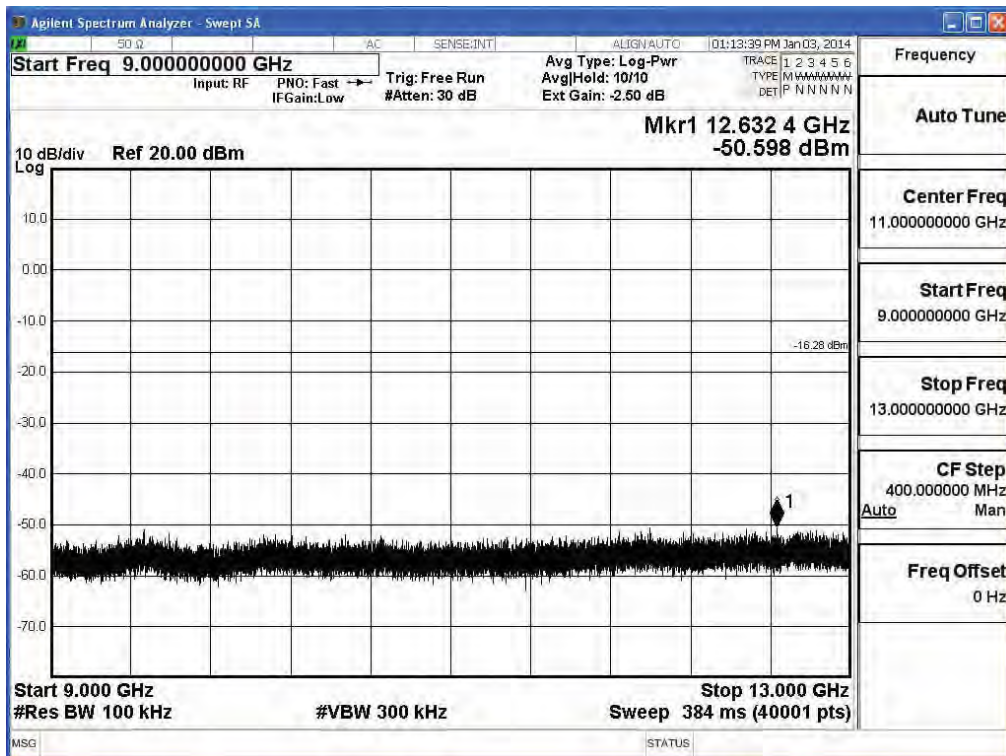

2437MHz (9GHz-13GHz) -802.11g (ANT 1)